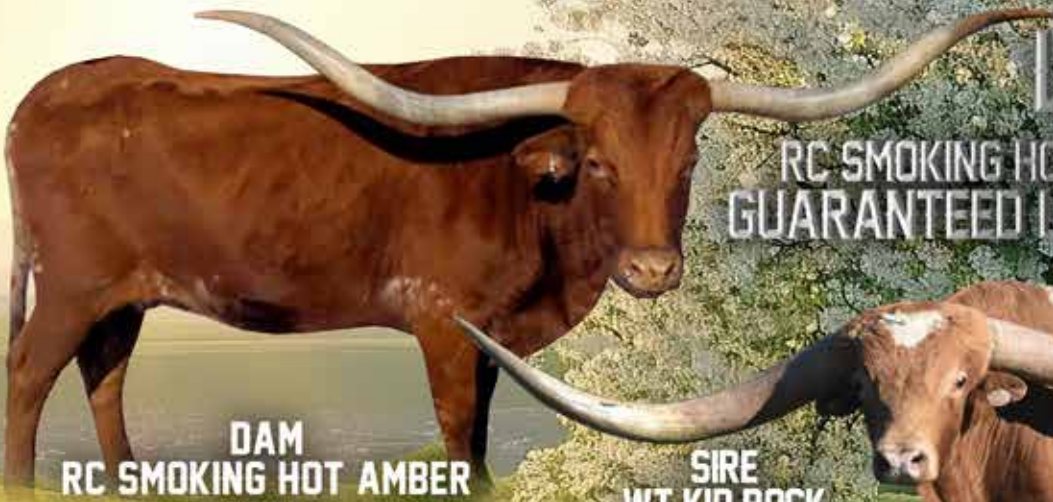

SUNHAVEN FARM

Jay & Susan Wachter

DAM
RC SMOKING HOT AMBER

5/3/2008
ZD KELLY X RC SMOKING AMBER