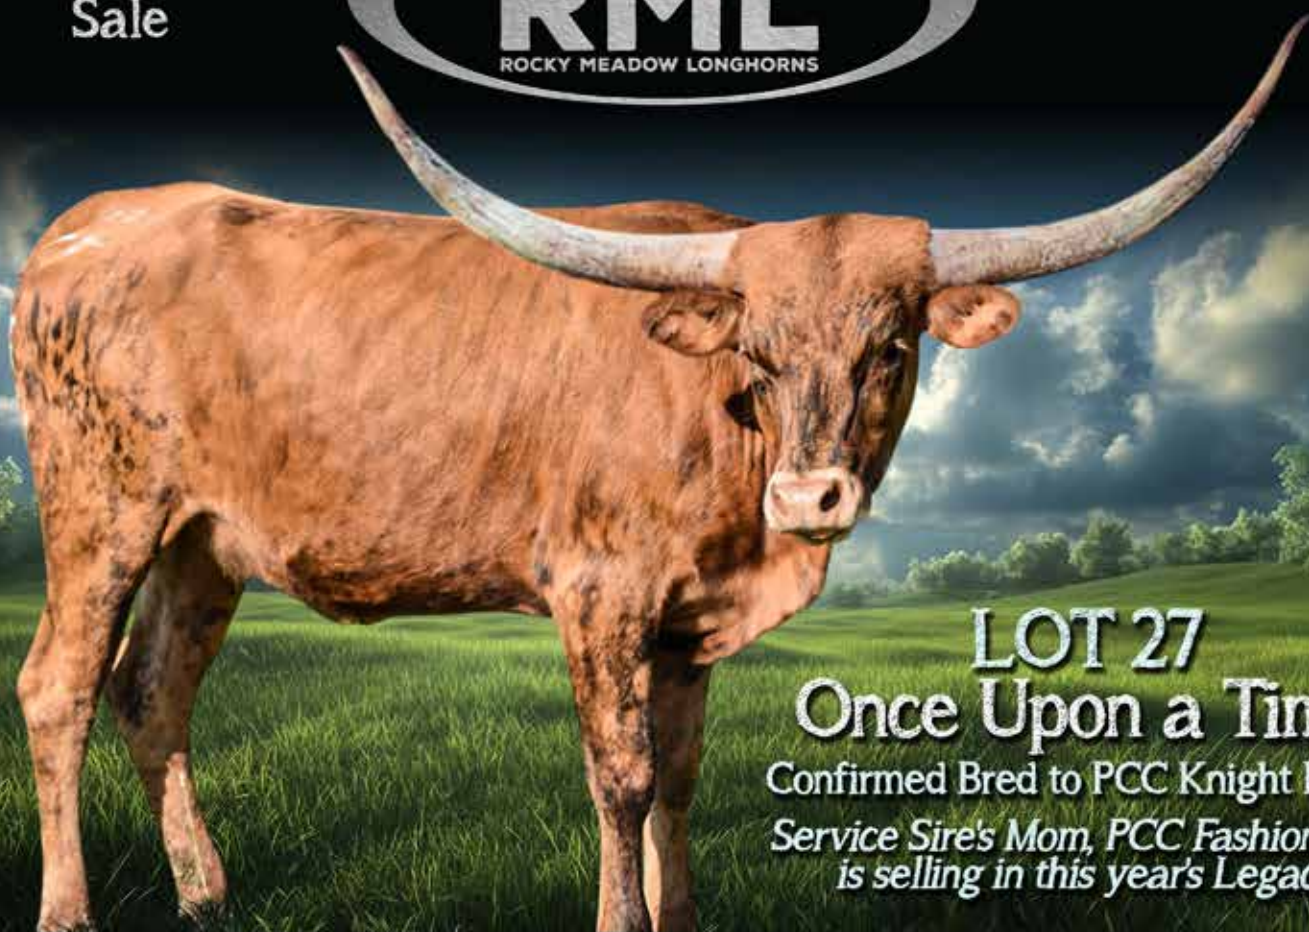

The 2025
**CHERRY
BLOSSOM**
Sale