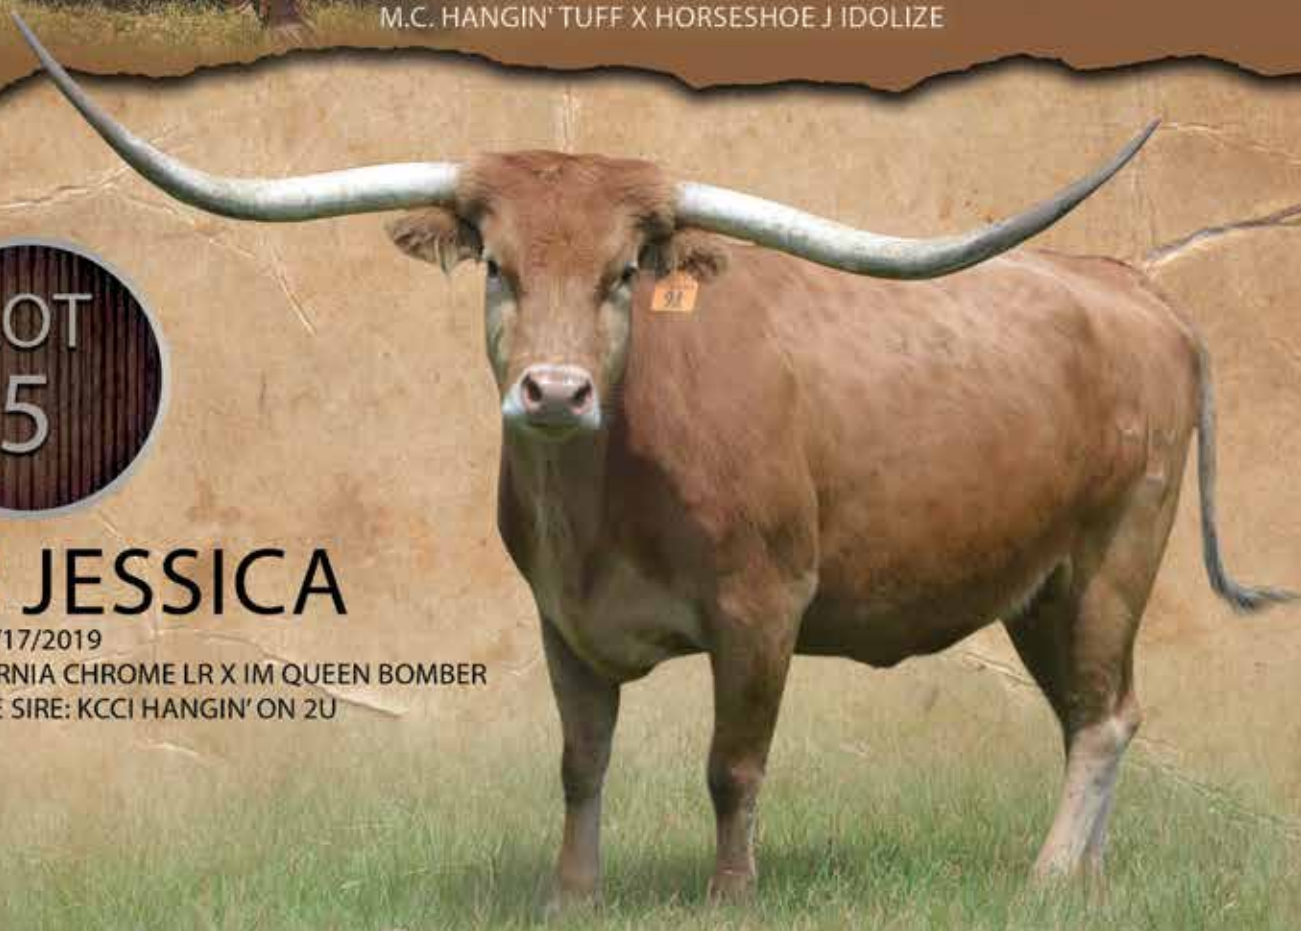

LR JESSICA

DOB: 5/17/2019
CALIFORNIA CHROME LR X IM QUEEN BOMBER
SERVICE SIRE: KCCI HANGIN' ON 2U

RICKY MCLEOD • HOME BRANCH RANCH

4823 Home Branch Road, Manning, SC 29102 | P: (803) 983-0816 | E: wrricky@ftc-i.net

WWW.HOMEBRANCHRANCH.COM