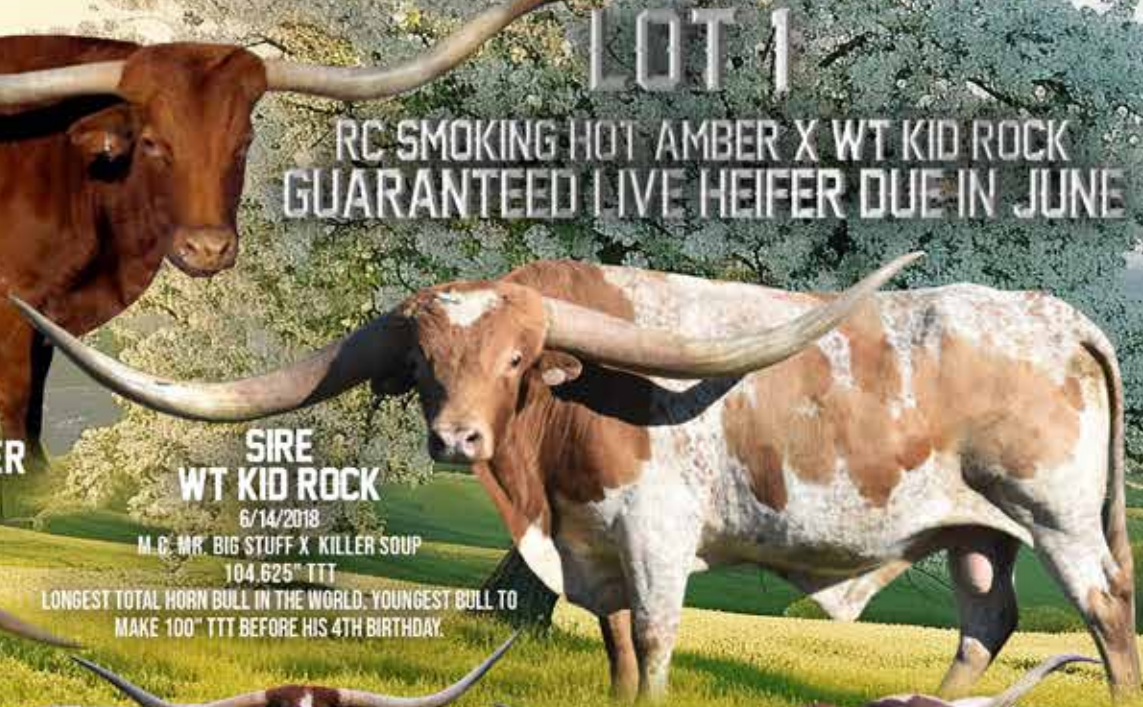

LOT 1

RC SMOKING HOT AMBER X WT KID ROCK
GUARANTEED LIVE HEIFER DUE IN JUNE

SIRE
WT KID ROCK

6/14/2018
M D MR BIG STUFF X KILLER SOUP
104.625" TTT

LONGEST TOTAL HORN BULL IN THE WORLD. YOUNGEST BULL TO
MAKE 100" TTT BEFORE HIS 4TH BIRTHDAY.