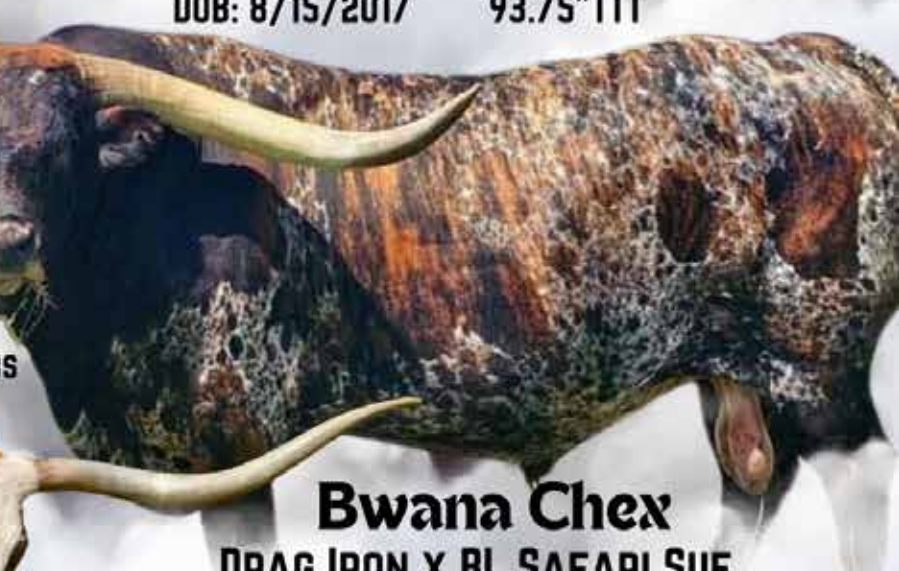

Bwana Chex

DRAG IRON X BL SAFARI SUE