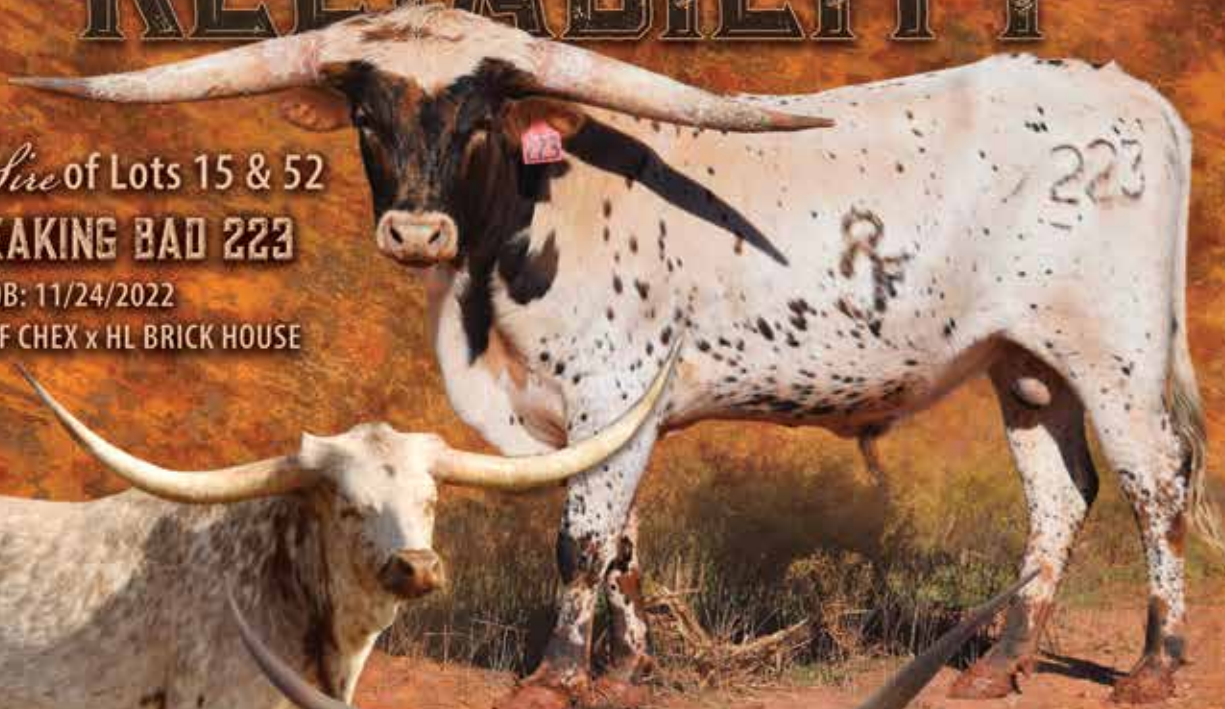

BUFFALO GAP LONGHORNS
REGISTERED TEXAS LONGHORNS

BG

CONSISTENCY & RELIABILITY

Service Sire of Lots 15 & 52

RJF BREAKING BAD 223

DOB: 11/24/2022

COWBOY TUFF CHEX x HL BRICK HOUSE

LOT 15