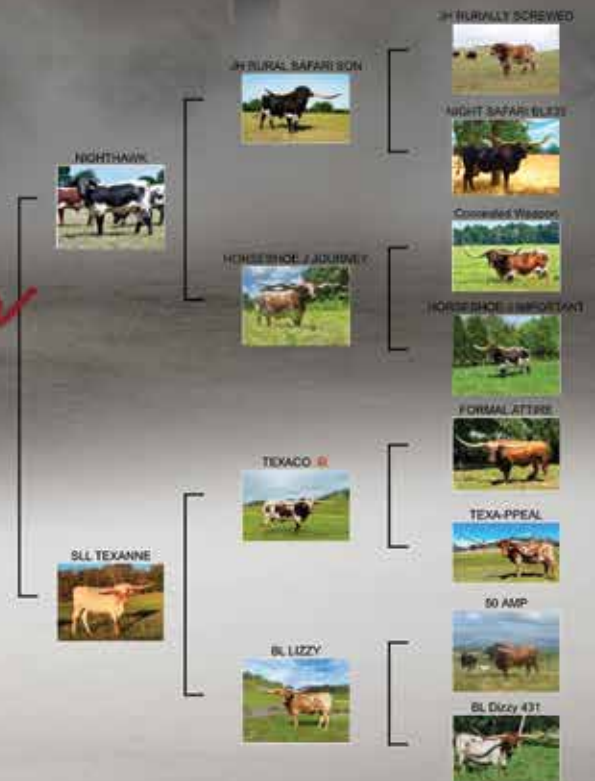

TEXACO

90.125" TTT • 100.125" TH
(FORMAL ATTIRE x TEXA-PPEAL)

SLL Siller Land & Longhorns

Mac & Andrea Siller (916) 850-5525 | Ranch Manager, Coal Barker (530) 701-4874

Penn Valley, CA | Elk Creek, CA | Yantis, TX

FIRST TEXACO OFFERING

EXPOSED TO
NIGHTHAWK
(JH RURAL SAFARI SON x HORSESHOE J JOURNEY)

for a
**2025
CALF**

LOT
H7

SILLER LAND & LONGHORNS
Mac & Andrea Siller

SLL TEXANNE

SIRE: TEXACO
(FORMAL ATTIRE X TEXAPPEAL)