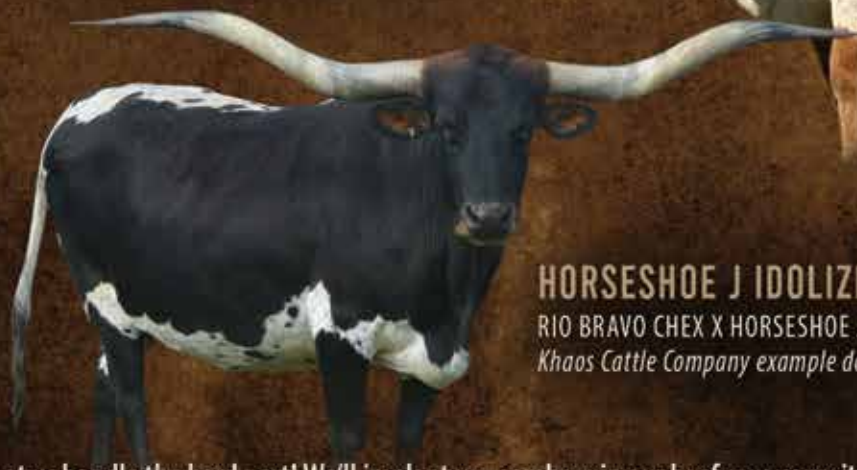

HORSESHOE J IDOLIZE
RIO BRAVO CHEX X HORSESHOE J FANCY PANTS
Khaos Cattle Company example donor cow

Let us handle the hard part! We'll implant your embryo in our beef cow, carry it to term, calve it, and raise the calf until weaning. When it's ready, you pick up your healthy embryo calf—stress-free and hassle-free.

BUILDING STRONG GENETIC HERDS

CLAYTON ARMSTRONG | 717-830-0770