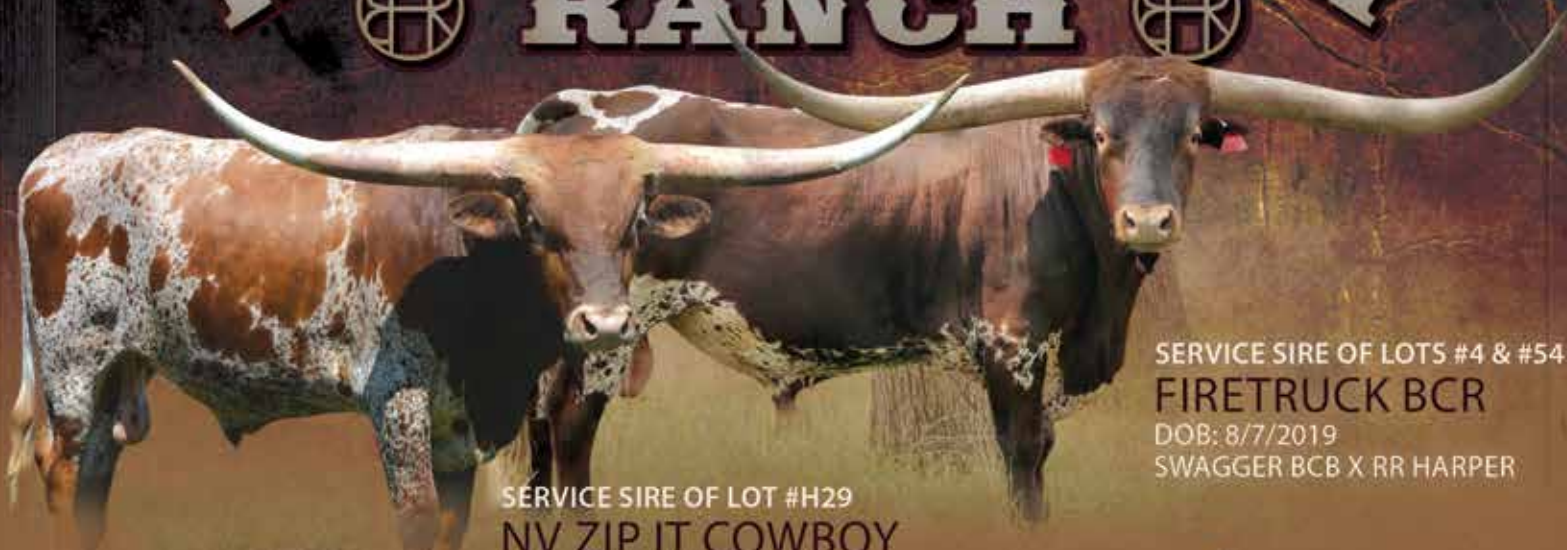

HOME BRANCH RANCH

SERVICE SIRE OF LOT #H29
NV ZIP IT COWBOY
DOB: 4/5/21
PACIFIC COWBOY 40 X RJL ZIP IT

SERVICE SIRE OF LOTS #4 & #54
FIRETRUCK BCR
DOB: 8/7/2019
SWAGGER BCB X RR HARPER

LOT
H29

HBR MOLLY
DOB: 3/9/2023
HBR DESPERADO X NB REX'S MOONBEAM
SERVICE SIRE: NV ZIP IT COWBOY