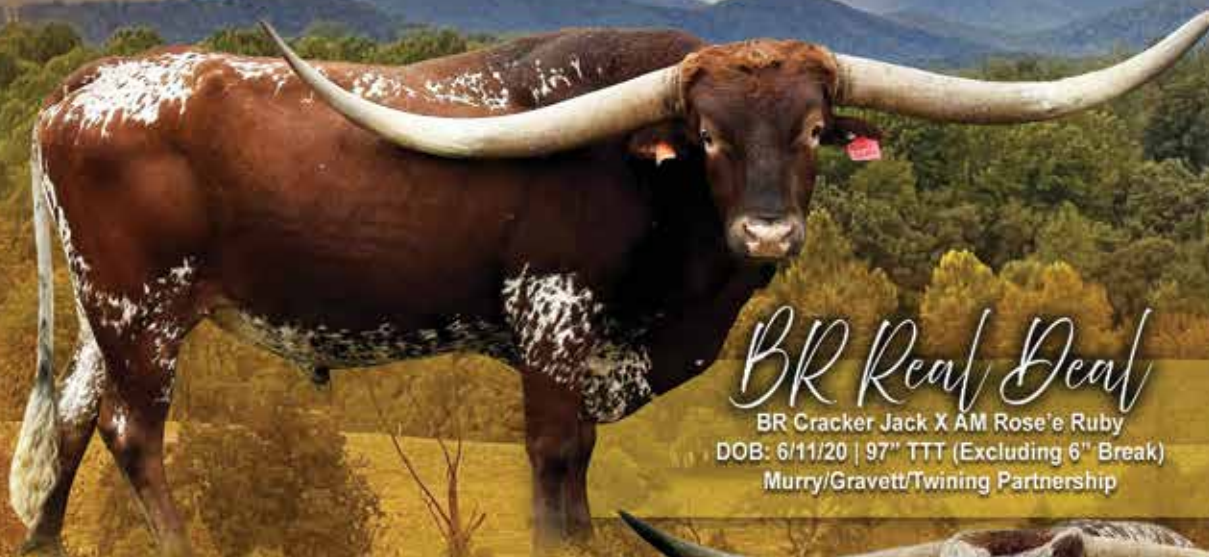

Run MOUNTAINS to the Sea

DOB: 4/9/2022 • 73.125" TTT
KING OF THE MOUNTAIN x PACIFIC SAMAX

bred to
HUBBELLS CROWN
CONTENDER
87.25" TTT at 3.5 YRS

- Cowboy Tuff Chex
- Silent Icon
- Silent Iron
- Cowboy Catchit Chex
- Hubbells Heart Breaker 2
- Breakin Rules YS

Ryan & Lacy Tewksbury
www.crowncreekcattle.com

exposed to
HUBBELLS ROMAN CROWN
from 10/23/2024 to sale date.
94" TTT at 43 MONTHS

G&G

LONGHORNS

BR Real Deal

BR Cracker Jack X AM Rose'e Ruby
DOB: 6/11/20 | 97" TTT (Excluding 6" Break)
Murry/Gravett/Twining Partnership