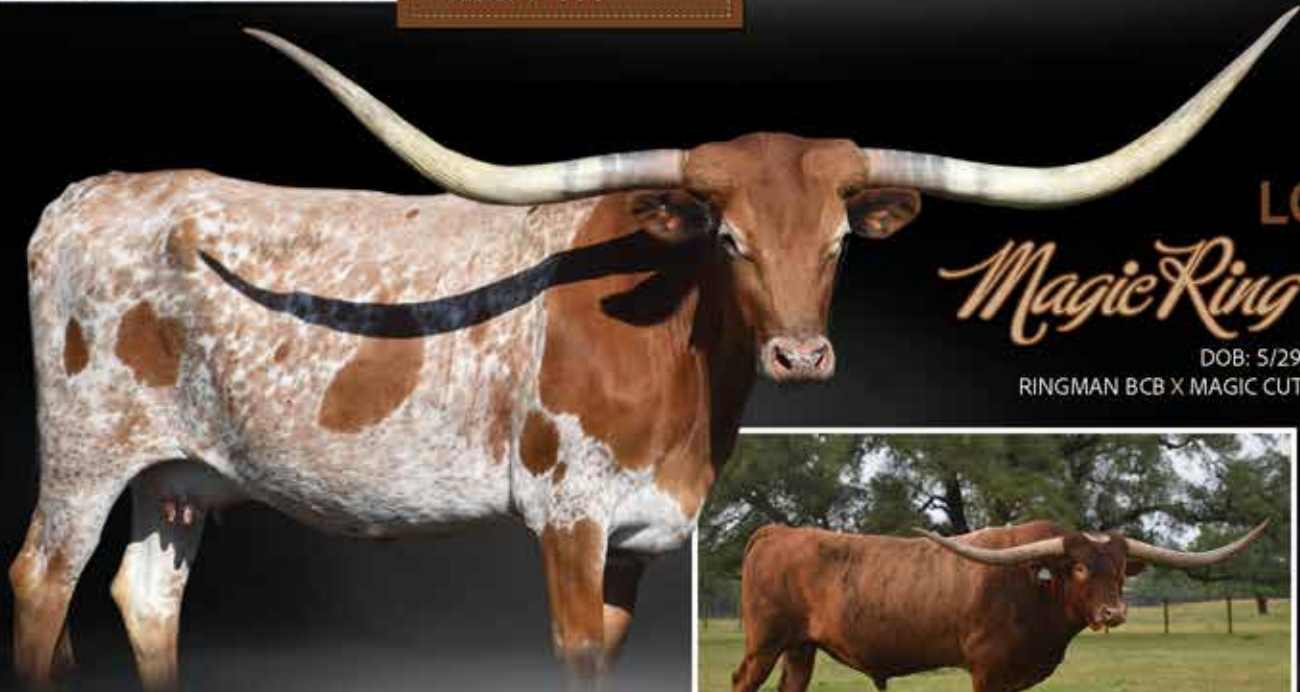

LOT 38

Magic Ring **BCB**

DOB: 5/29/2014 • 87" TTT
RINGMAN BCB X MAGIC CUTIE BOOTIE EOT

SERVICE SIRE
JAMMIN TEX • 90" TTT
WS Jamakizm x Texana Garland's Gal

Rockin' RB Ranch

Owned by: Richard & Beth Morris & Meghan Vardman