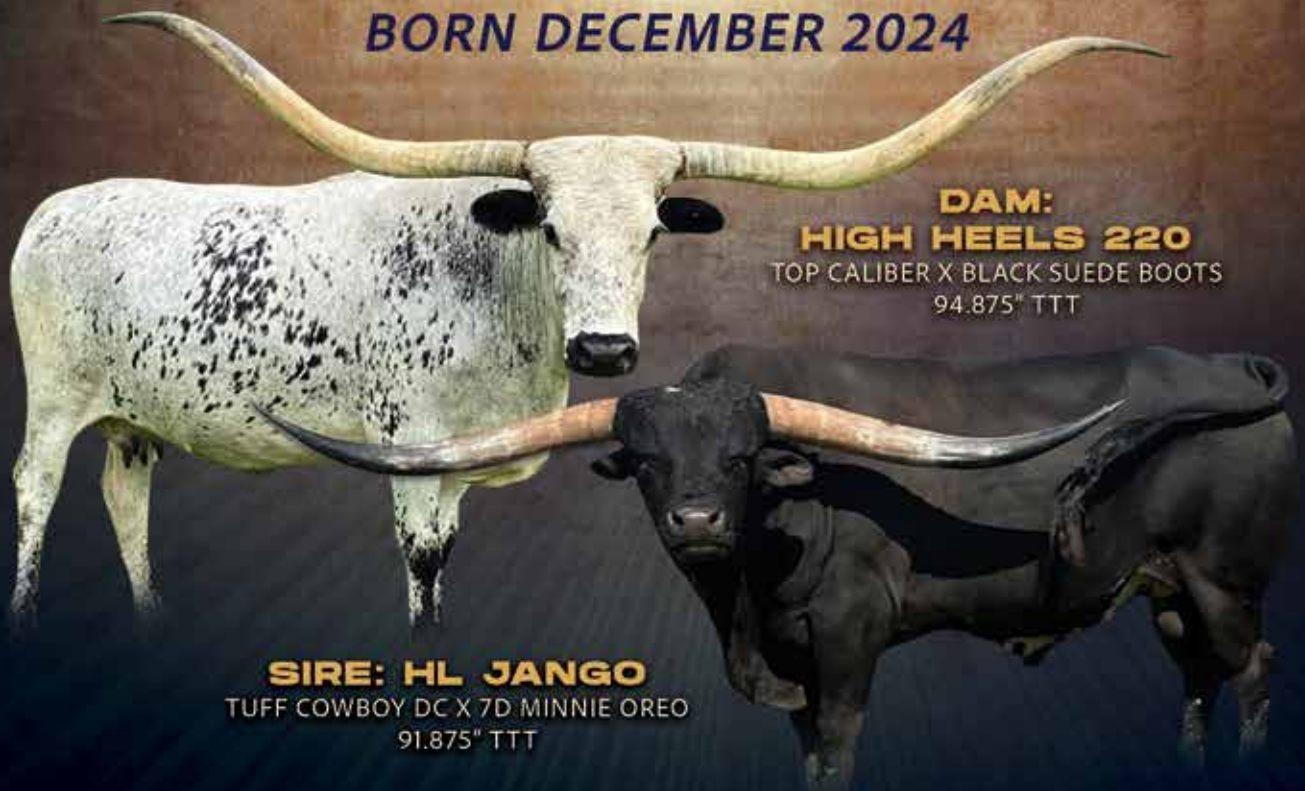

YOU CHOOSE

AT THE 2025 LEGACY SALE

LOT #42 - BUYERS CHOICE

CHOOSE 1 OF 3 HEIFERS

BORN DECEMBER 2024

DAM:
HIGH HEELS 220
TOP CALIBER X BLACK SUEDE BOOTS
94.875" TTT

SIRE: HL JANGO
TUFF COWBOY DC X 7D MINNIE OREO
91.875" TTT