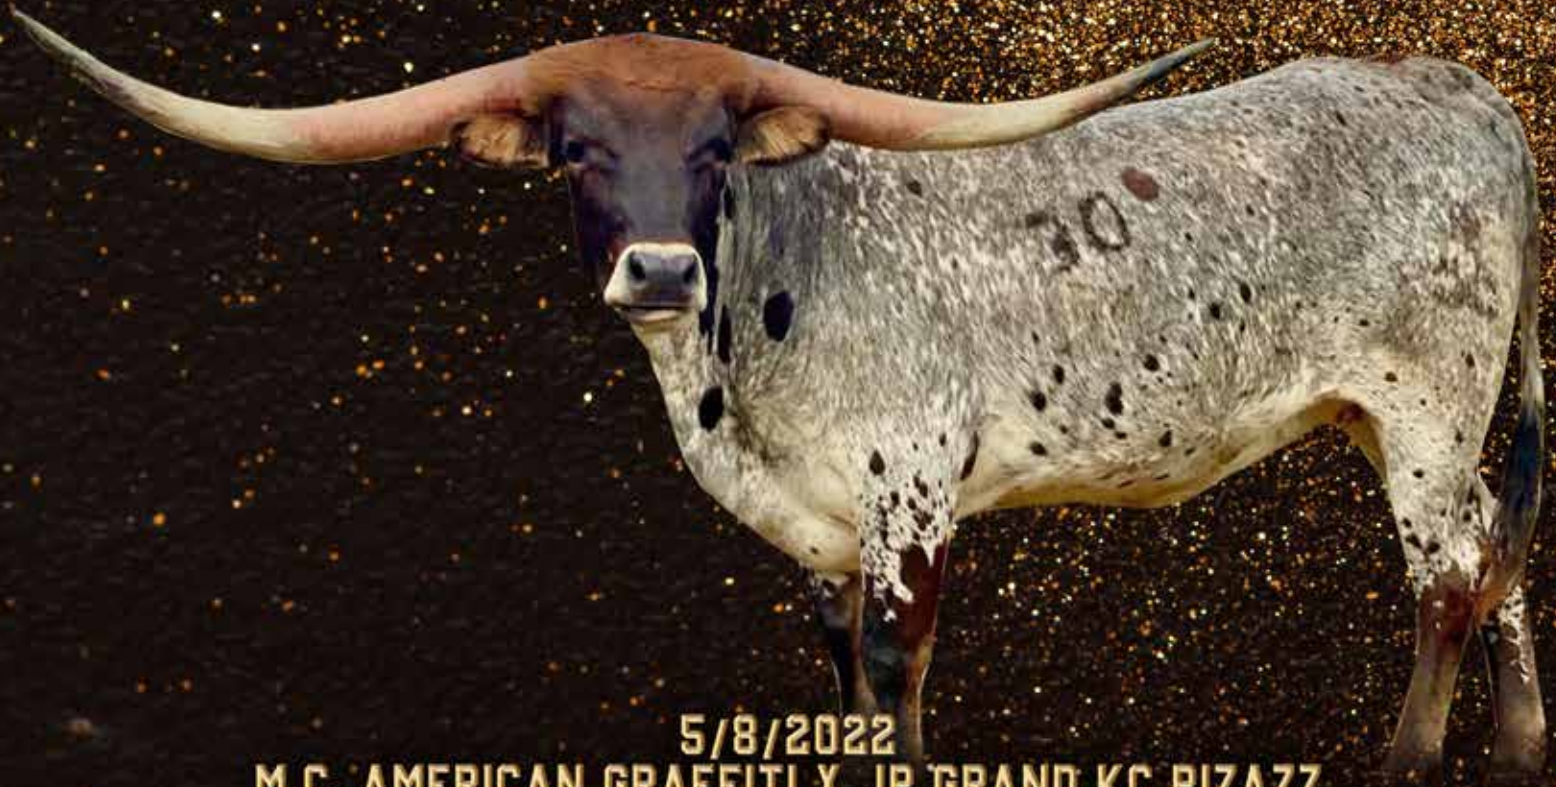

NEW AGE CATTLE COMPANY

Randy Murry
Cleveland, TX
Lot# H3, 20

FIFTY GRANDE BEE NLFR CHAMPION

5/8/2022

M.C. AMERICAN GRAFFITI X JP GRAND KC PIZAZZ

80.25" TTT AT 2.5 YEARS OLD

12X FUTURITY WINS

5 GRAND CHAMPION WINS