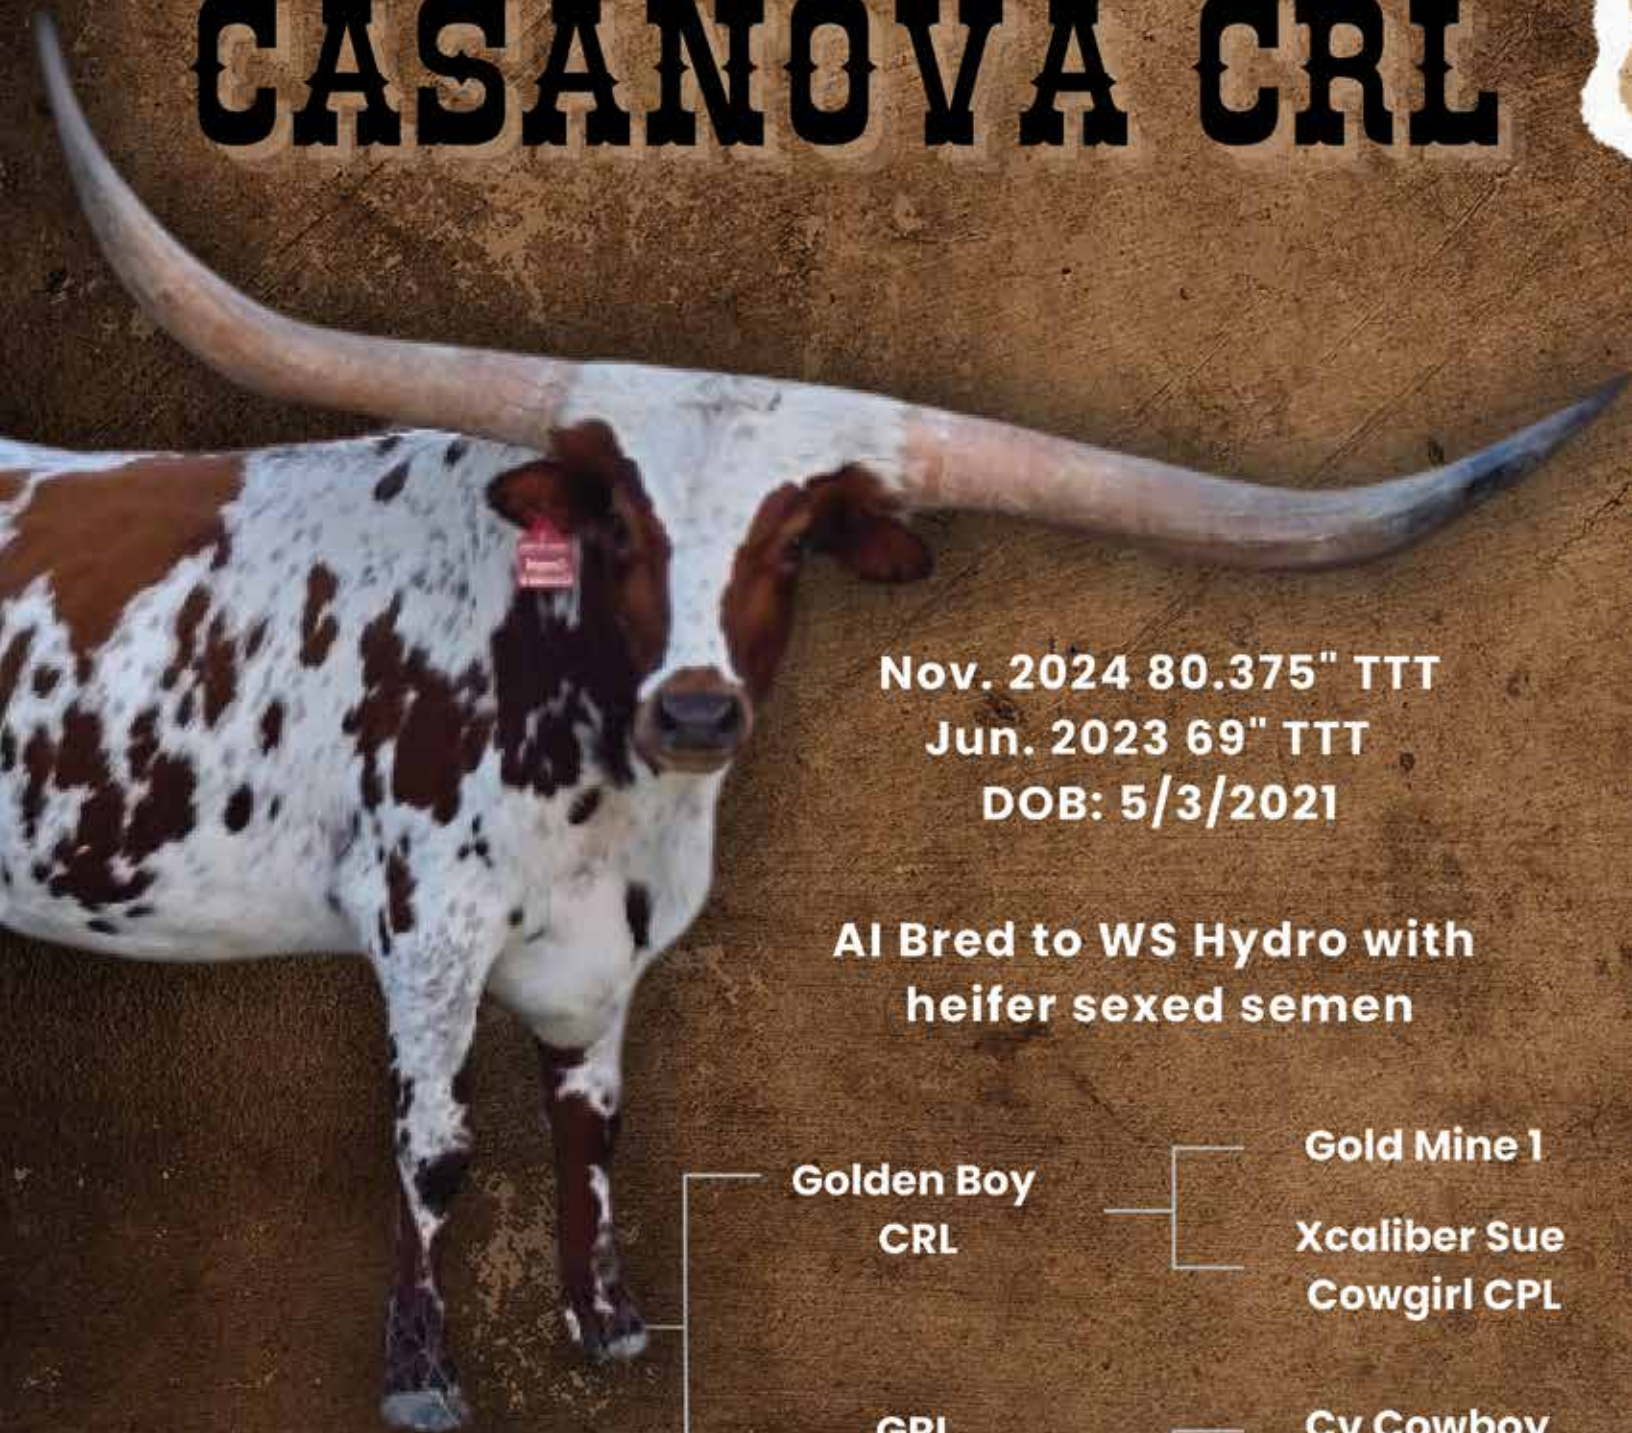

COWGIRL CASANOVA CRL

Nov. 2024 80.375" TTT
Jun. 2023 69" TTT
DOB: 5/3/2021

AI Bred to WS Hydro with
heifer sexed semen