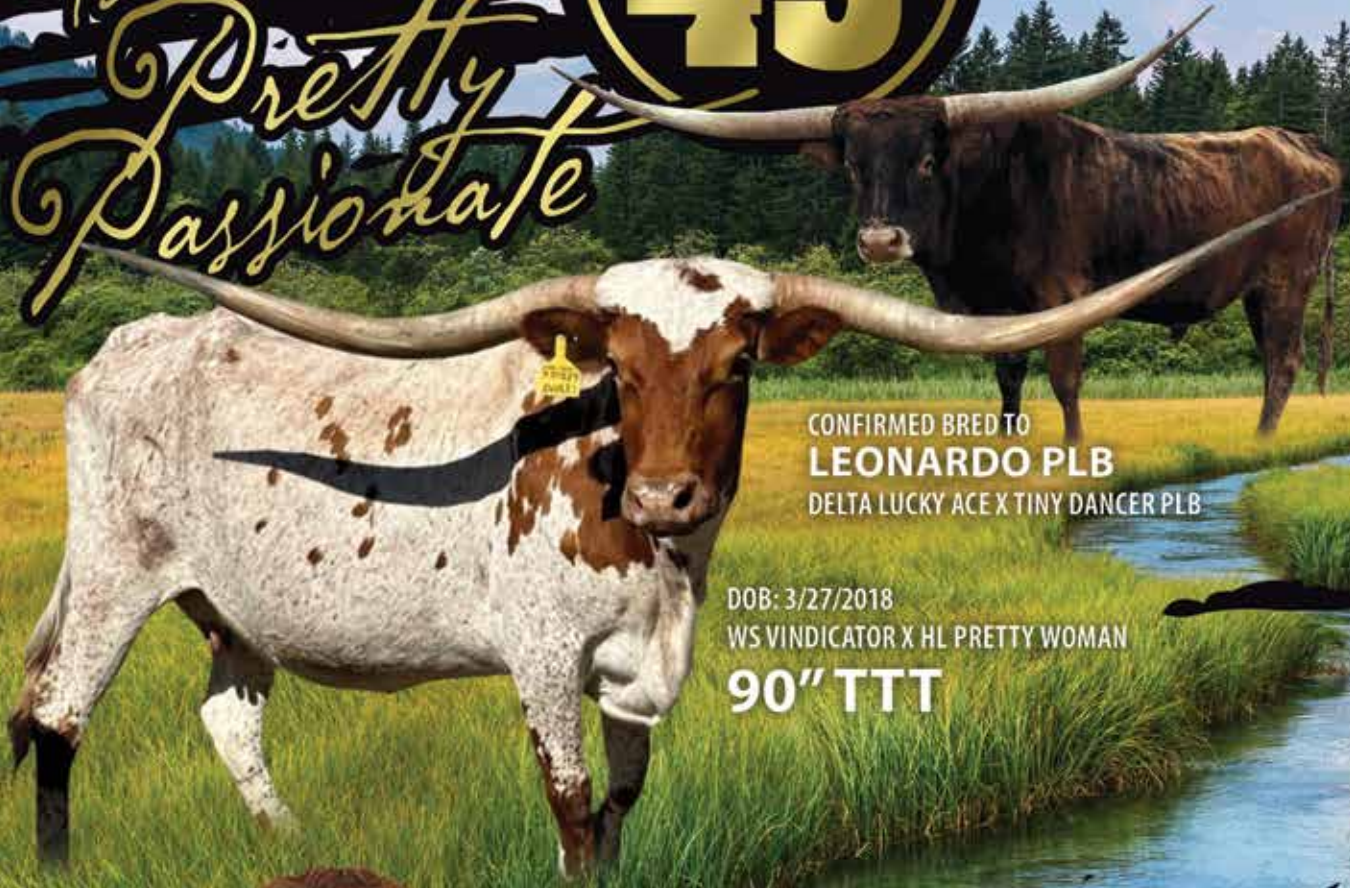

HL
*Pretty
Passionate*

LOT
49

CONFIRMED BRED TO
LEONARDO PLB
DELTA LUCKY ACE X TINY DANCER PLB

DOB: 3/27/2018
WS VINDICATOR X HL PRETTY WOMAN
90" TTT

OUR FUTURE HERD SIRE
C4 PRETTY FIRE
FIRETRUCK BCR 928 X HL PRETTY PASSIONATE