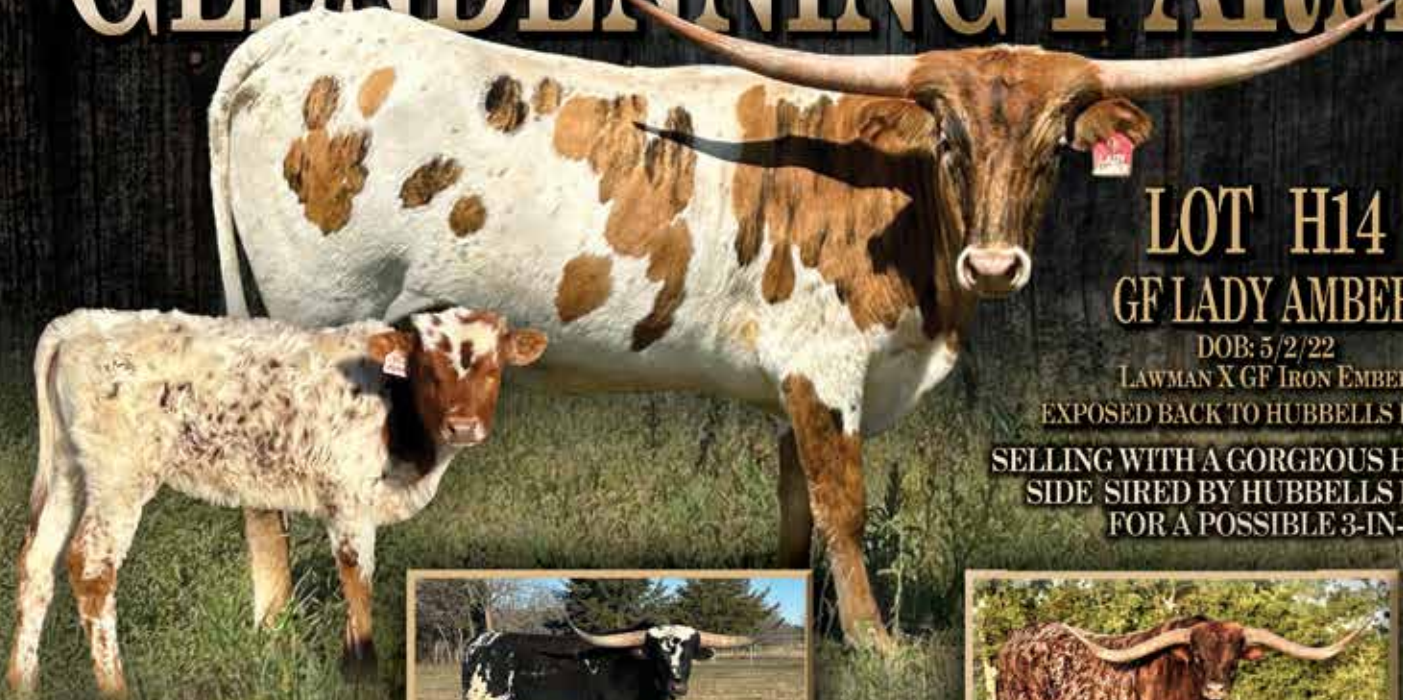

GLENDENNING FARMS

LOT H14 GF LADY AMBER

DOB: 5/2/22
LAWMAN X GF IRON EMBER
EXPOSED BACK TO HUBBELLS DALLAS
SELLING WITH A GORGEOUS HEIFER AT
SIDE Sired BY HUBBELLS DALLAS
FOR A POSSIBLE 3-IN-1!