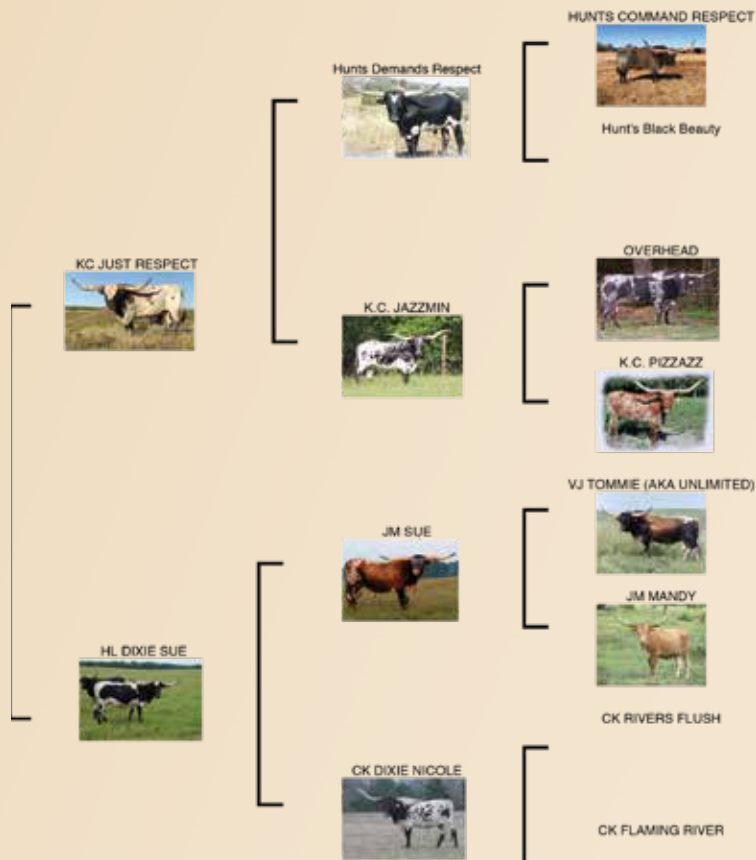

COMMENTS: Gorgeous black and white six year old. Good frame with perfect udder and horns that are rolling out wonderfully. She measured 73.25" TTT Spring 2021 and should mature into the 80s early. Her sire and siblings have won at the HSC and Futurities. Her dam goes back to JM Sue and CK Dixie Nicole who was a mid-80s female. We are retaining a daughter and granddaughter as her replacement. She will be bred back to RCC Vinnie, a WS Vindicator son out of FL Rio Maxine for 3 in 1 package. Calf at the side is out of RCC Max Factor, a WS Vindication son out of FL Rio Maxine.