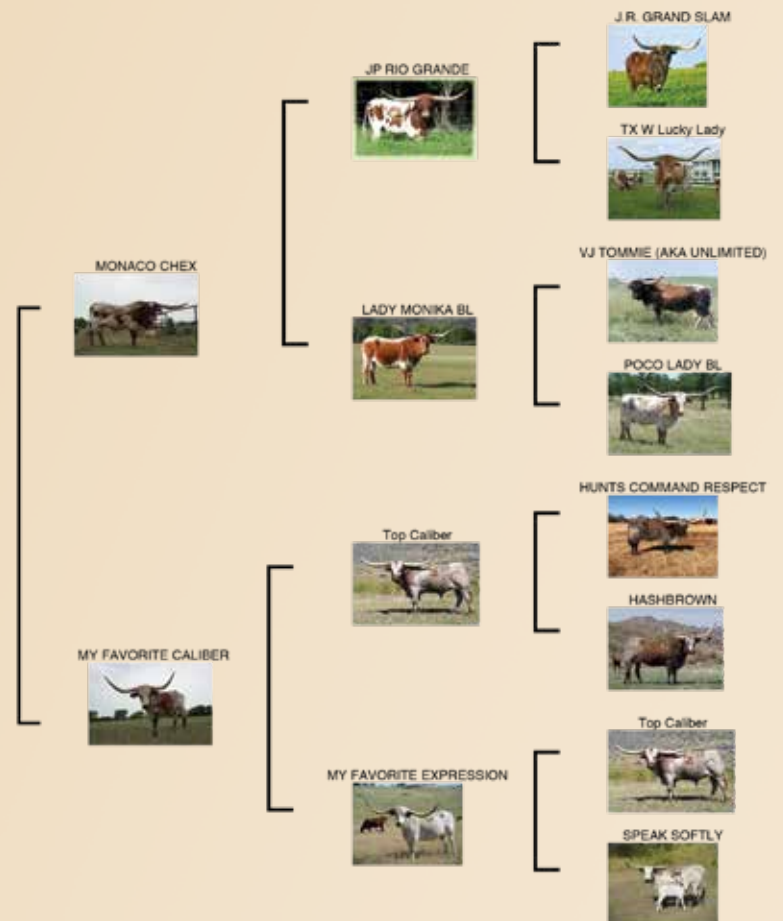

COMMENTS: Nice young heifer with great lateral horn direction. The great Monaco Chex (JP Rio Grande x Lady Monika BL) on top out of a double bred Top Caliber daughter. Bred to our partnership bull Hick's EL Vistoso who goes back to greats like WS Vindicator, Concealed Weapon, WS Sun Star x2 and WS Sun Rise x3.