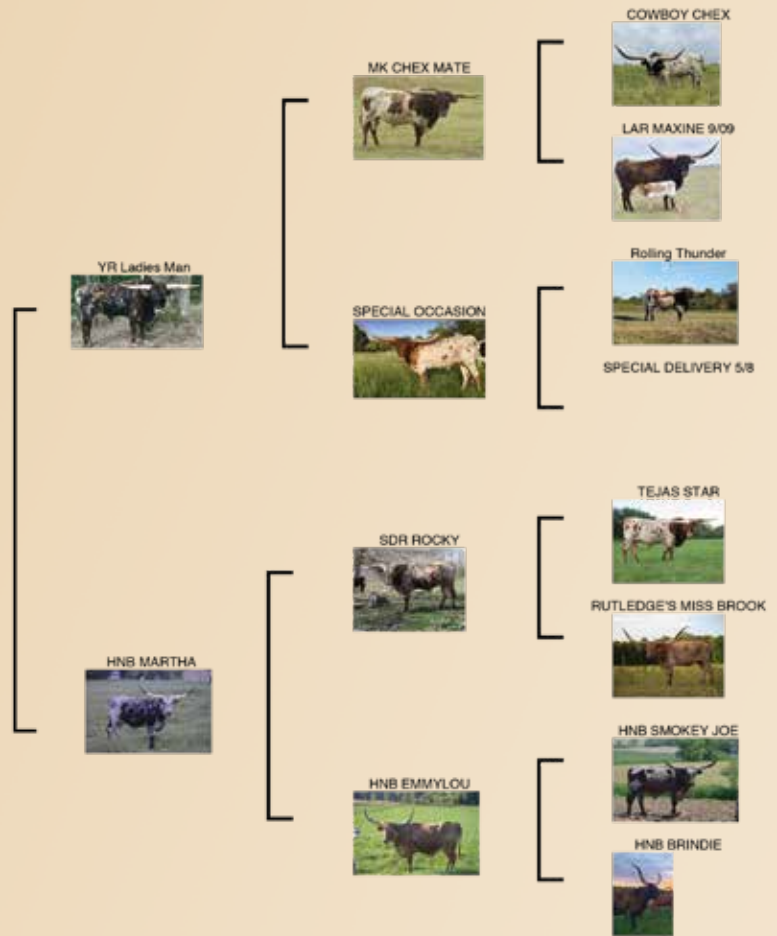

BREEDING: Exposed to Stone Red 671 from 7/8/21 to sale date.

COMMENTS: Beautiful brindle heifer out of a Tejas Star granddaughter. Going back to Cowboy Chex on top. Her dam and granddam have been our best color producing families. Exposed to Stone Red 671 bringing in CV Cowboy Casanova and the legendary female D/O Miss Grande. We are loving the calves we are seeing out of Stone Red. Check out his progeny at Helm Cattle Company. www.helmcattlecompany.com. For more information on HNB Junie check out www.hnblonghorns.com Breeding status to be announced at sale.