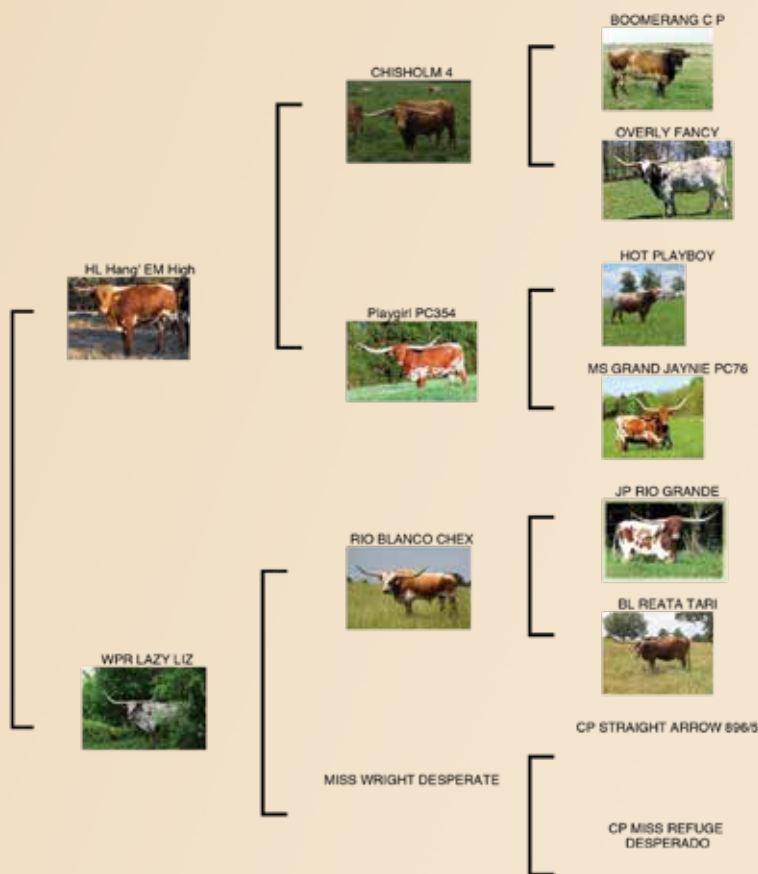

18
LOT

HC HEY LORETTA

Rockin' Hil Ranch, Tucker & Carrie Hilbert

DOB: 4/8/19 **PH#:** 49 **REG:** CI326213

BREEDING: Due to HL Missing Link early fall 2021.

COMMENTS: This cow is the granddaughter of PlaygirlPC354 owned by Hudson Longhorns and bred to HL Missing Link (Fifty-Fifty BCB x D/O Miss Grande.)