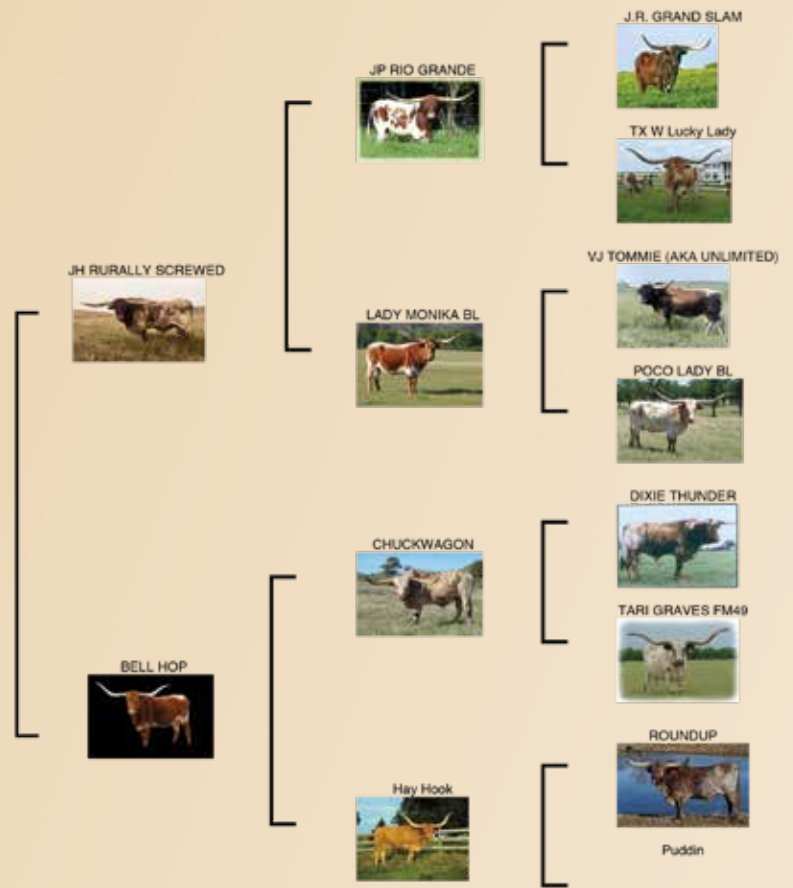

29
LOT

HIL 5 BELLA

Rockin' Hil Ranch, Tucker & Carrie Hilbert

DOB: 6/26/16 **PH#:** 09 **REG:** CT1300298

BREEDING: Due in September to HL Missing Link.

COMMENTS: Twisty horned JH Rurally Screwed daughter out of the great Bell Hop cow. Bred to HL Missing Link (Fifty-Fifty BCB x D/O Miss Grande).