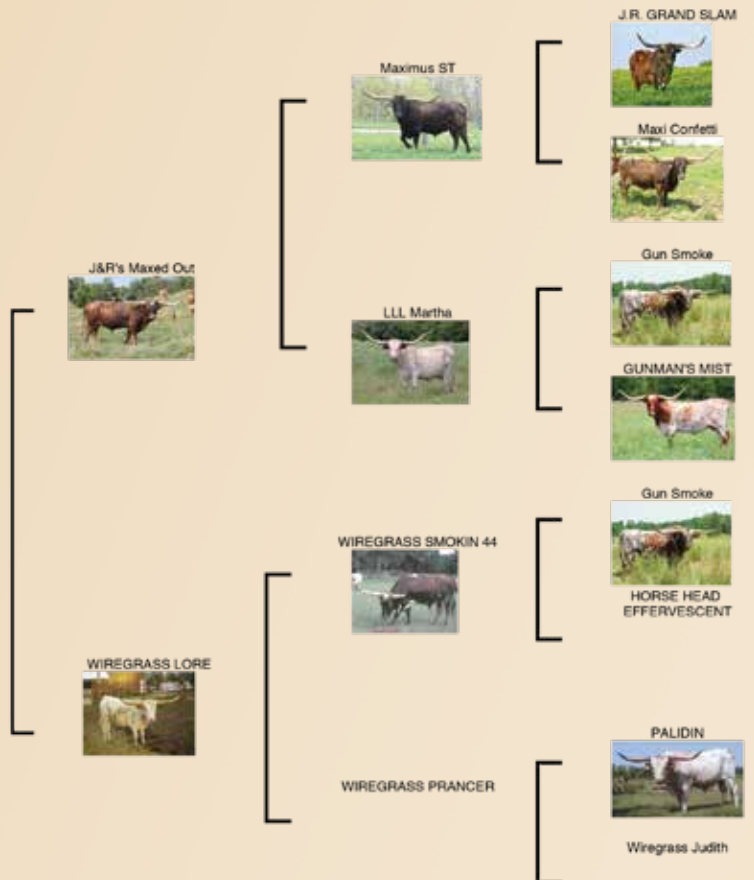

5D MAX'S LORE

Luebbering Farms LLC, Lisa Luebbering

DOB: 5/17/12   **PH#:** 25   **REG:** CI282964

BREEDING: Calf at side sired by WS Midnight Weapon, born 3/6/21. Exposed to Hubbell's Butch Cassidy from 6/17/21 to sale date.

COMMENTS: OCV'd. Lore is a beautiful parker brown cow measuring 76-5/8" TTT and lots of total horn. Very gentle, great disposition and milker. Lore comes in hope of a 3-in-1 package. Has bull calf at side born 03/03/2021 sired by WS Midnight Weapon (Concealed Weapon x WS Midnight). Exposed to Hubbell's Butch Cassidy (Cowboy Catchit Chex x Hubbell Rioana Van Horne). Great and stacked genetics here in this package from Hubbell's, Widespread Ranch, Wiregrass & 5D Ranch. Don't miss out on adding Lore to your program - cause that baby in her belly is gonna be WOW! New measurements and bred status announced date of sale.