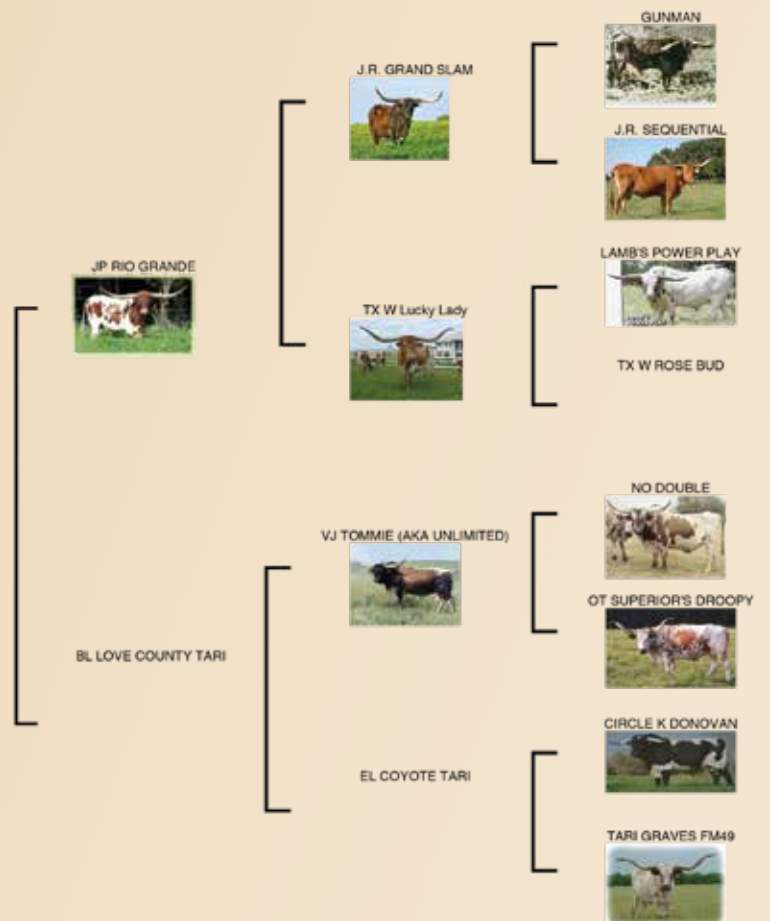

4 OAKS FARM

OPEN

Heifer in the Window?
is that
Much How

Moo!
Mooooo!

4 OAKS FARM
DAVID 309-261-8227 & ANGIE WULF 309-275-0086
MCLEAN, ILLINOIS
WWW.4OAKSLONGHORNS.COM

FOCUSED ON GENETICS

TWISTED K LONGHORNS

is honored to be a part of this great event