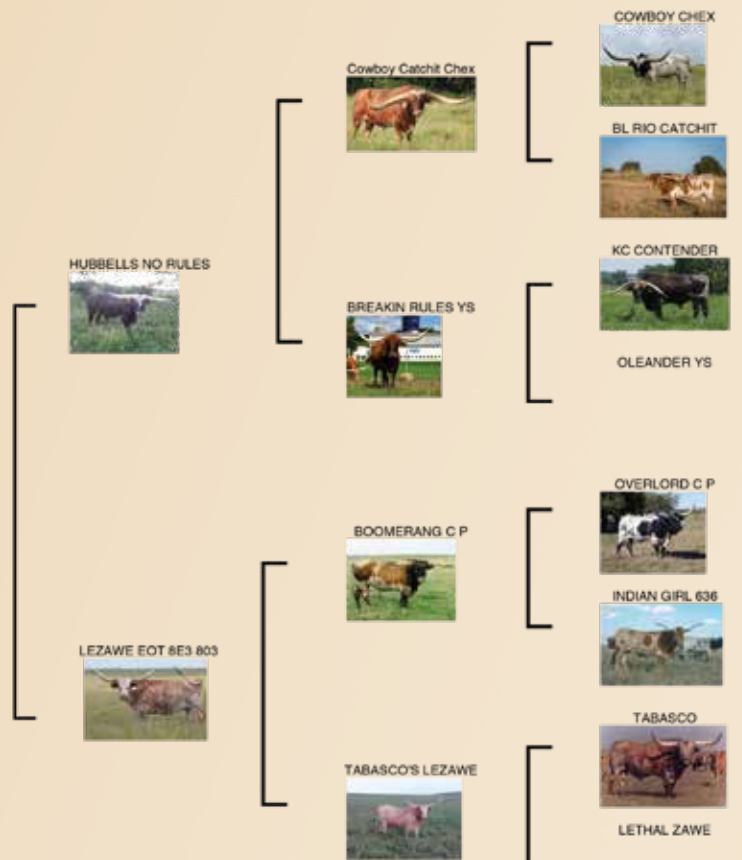

2
LOT

MW LEZAWE'S RULES

Might As Well Ranch, Dan & Deanna Stoltz

DOB: 9/2/20 **PH#:** 90 **REG:** CI327364

BREEDING: Not exposed.

COMMENTS: This is the result of a successful mating of new genetics on top of old school gold. Beautiful parker brown heifer with good horn and disposition. Her dam is out of the late great Tabasco's Lezawe by the great Boomerang C P. On top you have a young 80" Cowboy Catchit Chex son that has been knocking it out of the park with his production. Great heifer here. Buy with confidence! Mightaswellranch.com.