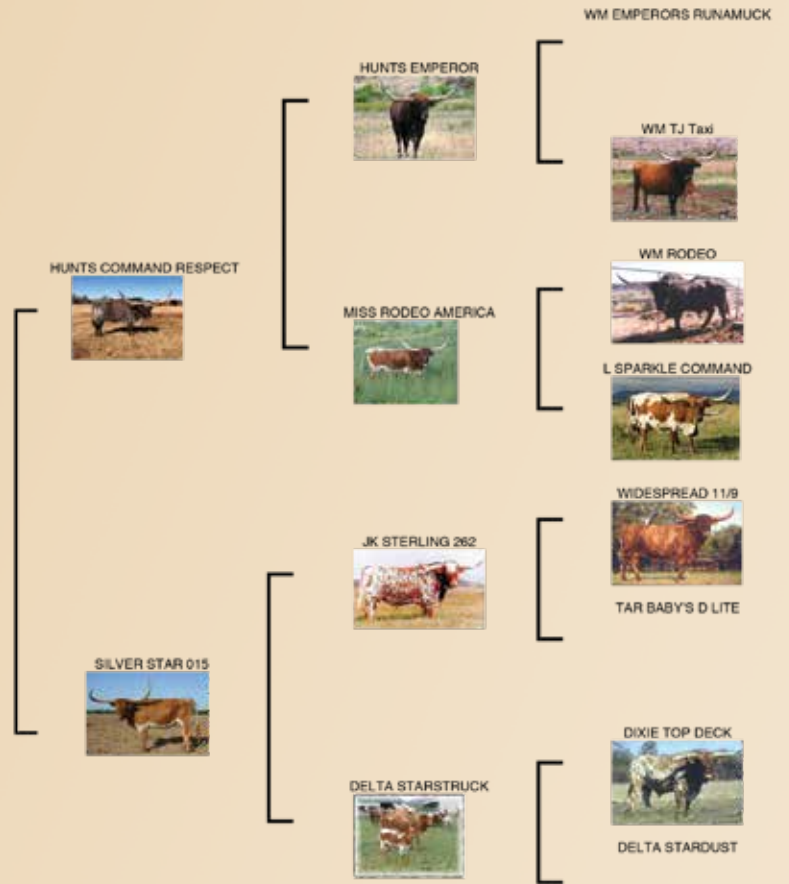

ECR SO STRIKING

Mi Tierra Ranch, Cynthia Graham

DOB: 12/11/08   **PH#:** 870   **REG:** C1265340

BREEDING: Bull calf at side sired by MTR Donovan 61/14, born 3/29/21. Exposed Scattergun 709 from 6/15/21 to 9/14/21.

COMMENTS: OCV'd. Super nice cow that has everything, horns, color, conformation, nice udder, disposition. She has calved May, 2017, May 21, 2018, April 11, 2019, March 30, 2020 and March 27, 2021. Exposed to Scattergun 709, a son of Hubbells 20 Gauge from June 15, 2021 to September 14, 2021.