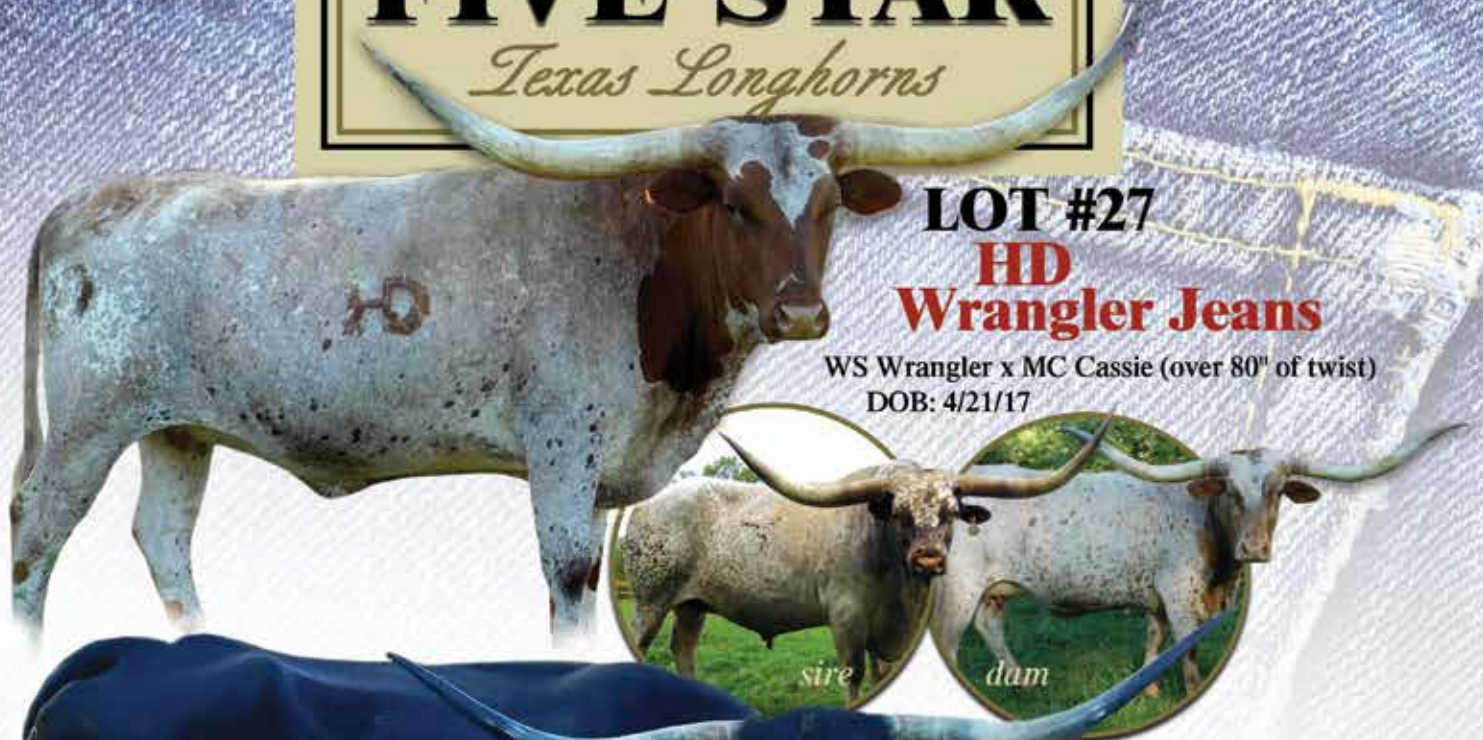

Detweiler

FIVE STAR

Texas Longhorns

LOT #27

**HD
Wrangler Jeans**

WS Wrangler x MC Cassie (over 80" of twist)
DOB: 4/21/17