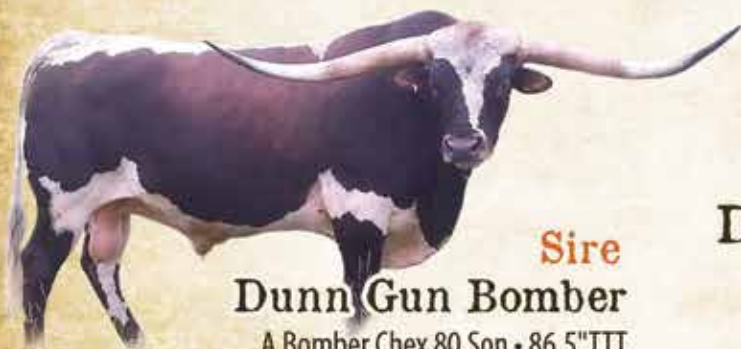

LOVELY LADIES FROM O'DELL *Longhorns*

Sire
Dunn Gun Bomber
A Bomber Chex 80 Son • 86.5"TTT