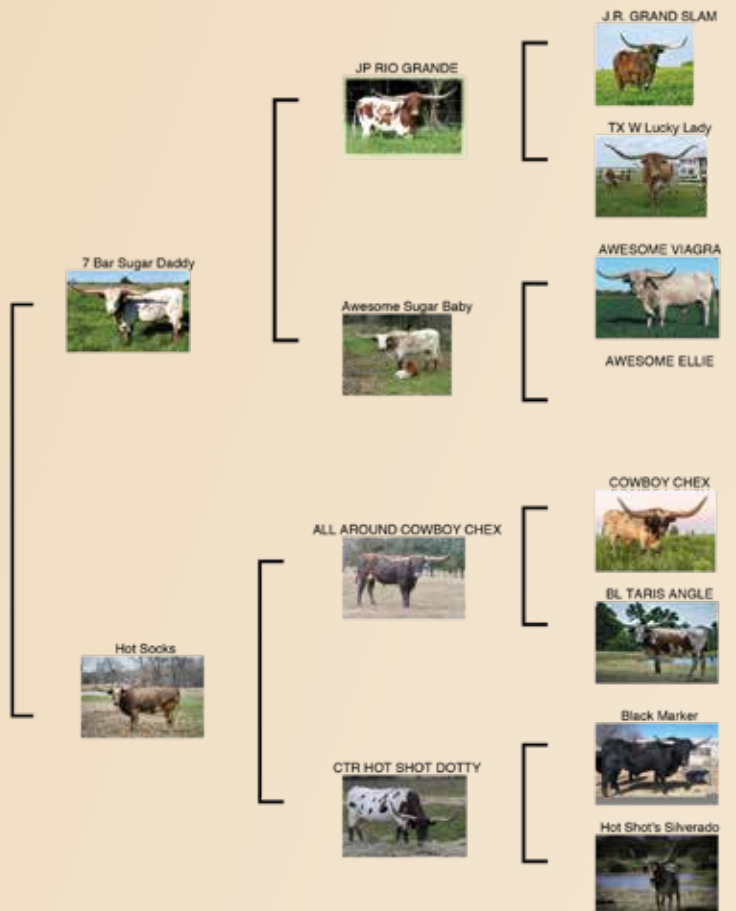

MN RIOS HOT GRACE

Home Grown Longhorns, Sam Lyon

DOB: 11/24/17   **PH#:** 36   **REG:** CI309282

BREEDING: Exposed to RCC Max Factor on 6/19/21. RCC Max Factor is WS Vindicator X FL Rio Maxine.

COMMENTS: She is a unique color and raised a heifer calf that we are retaining. Her pedigree brings in JP Rio Grande and All Around Cowboy Chex. She is friendly and eat cubes out of your hand. She is a very gentle cow. She measured 60-5/8" TTT on April 28 and her horns are rolling out now.