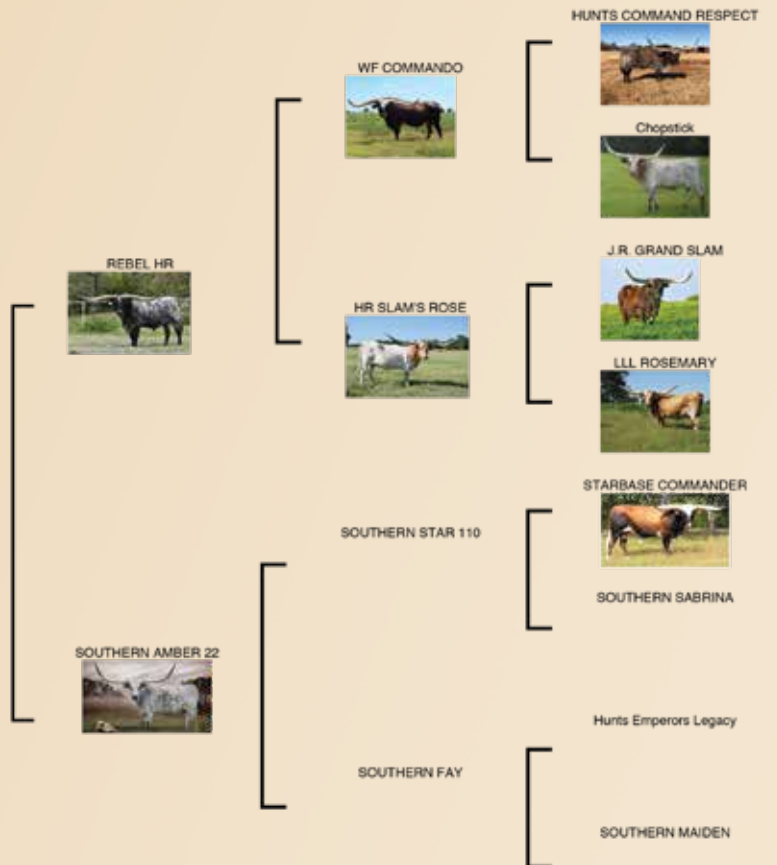

24

LOT

HR REBEL AMBER

Harrell Ranch, Kent & Sandy Harrell

DOB: 3/26/18 **PH#:** 1829 **REG:** CI316675*

BREEDING: Exposed to to DEL CHARRO 5/25/21

COMMENTS: HOLD THE PRESS!!! We are offering a full sister to Patriot HR (90" TTT). Mike Beiji bought a full sister to Amber and Patriot. Her daughter from Jammin Tex we anticipate will be dominating her divisions in future futurities. Her sire Rebel HR was syndicated for \$112,500 in 12 days. Highly sought after genetics. We have her bred to Del Charro for a cross that should put you on the map.