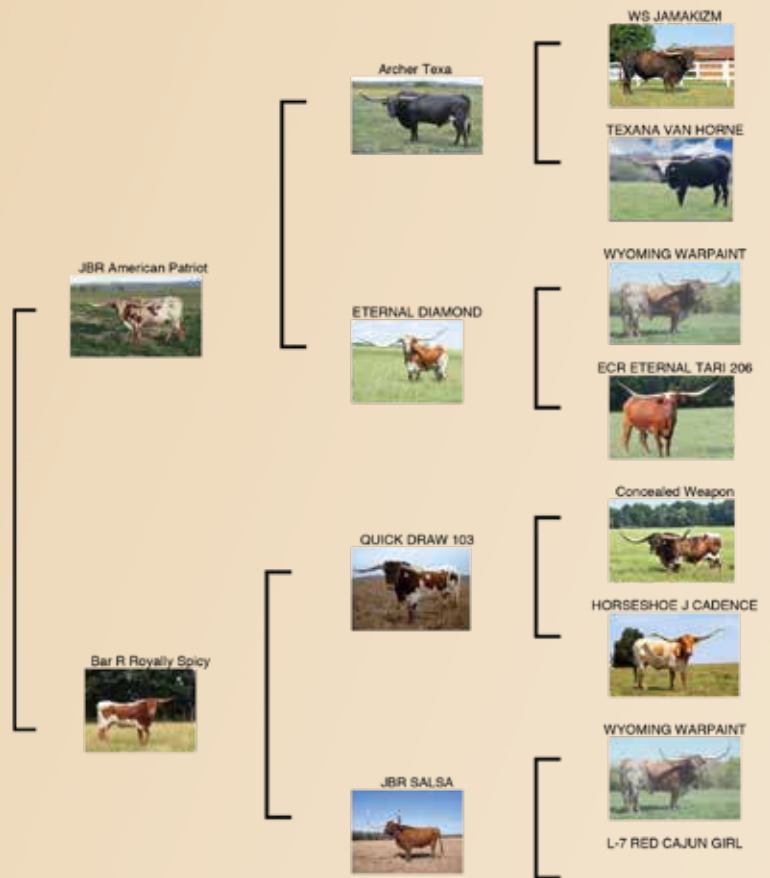

COMMENTS: This heifer has Archer Texa, Eternal Tari, and Quick Draw in her pedigree, to name a few. Her calf will bring in WS Vindicator, Fl Rio Maxine, and Maximus St into its pedigree. Her horns measured 52-7/8" TTT at 23 months old and are starting to roll out. She has a friendly disposition. She will eat cubes out of your hand, but still respects you enough to not get pushy.