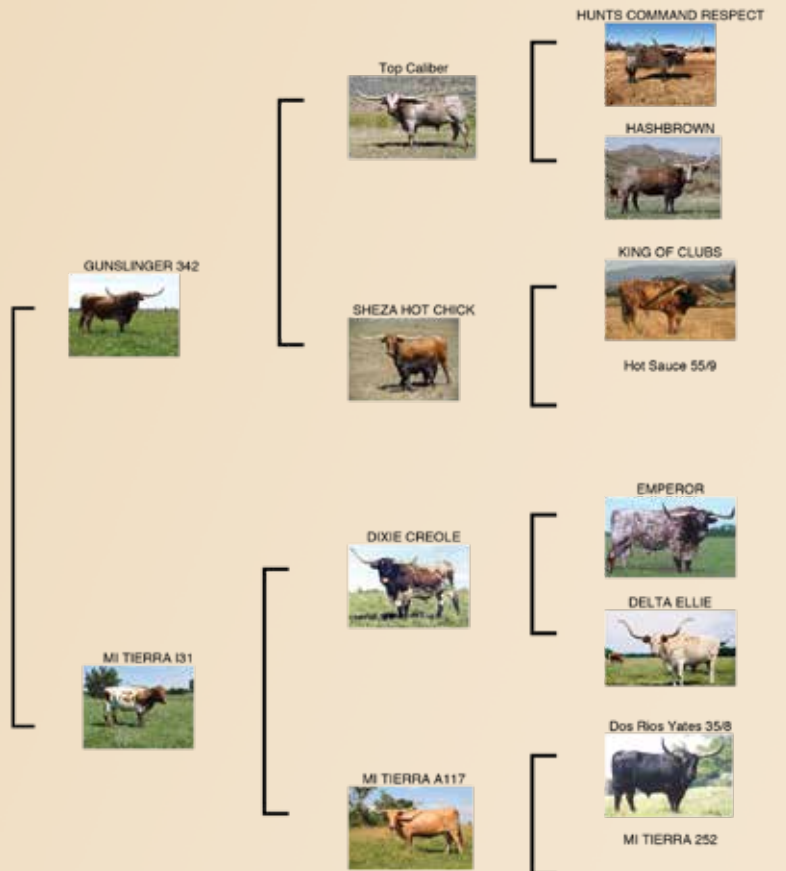

33

LOT

BLUE DAKOTA

Tommy Petersen, Petersen Longhorn

DOB: 4/2/16

PH#: 1

REG: 273256

BREEDING: AI'd to Fifty-Fifty BCB on 6/25/21, then exposed to 2nd Amendment from 7/10/21 to 10/1/21.