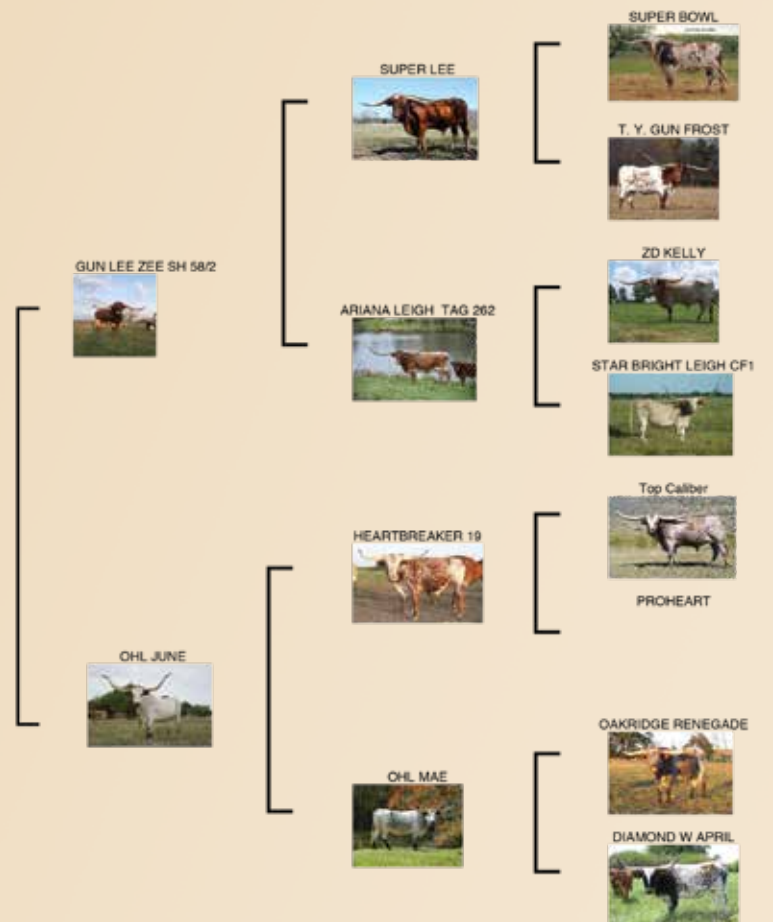

36
LOT

OHL HATTIE

Crooked B Cattle Company, Gustin Byers

DOB: 9/5/16 **PH#:** 106 **REG:** C1301765

BREEDING: Exposed to Wtson 690 from 3/25/21 to sale date. Confirmed bred 7/7/21 via blood.

COMMENTS: Don't let OHL Hattie's solid red color deter your eyes. Hattie was 90 & 1/4 inches on 7/5/21 (two months' shy of her 5th birthday). We are keeping a tremendous heifer out of Hattie as her replacement in our program. She is bred back the same way; to a massive Dunn Watson bred bull that is out of a Delta Fifi clone and by WATSON 298 a Jamakizm son. Hattie is a daughter of the over 90-inch Gun Zee Lee bull out of OHL June, which goes back to the gorgeous twisty cow OHL Mae. If you are looking for a nice cow with massive horns then look no further!