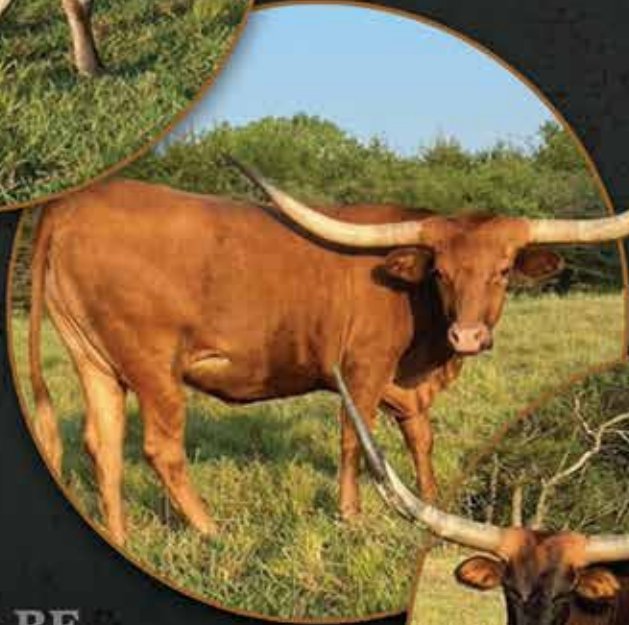

BENNETT

LONGHORN CATTLE CO.

BUILDING ON
A STRONG
FOUNDATION
STRAIGHT BUTLER HERD

WE ARE
HONORED TO BE
A PART OF THIS SALE

MICHAEL & WAYLON BENNETT
(214) 385-6789 | PARIS TEXAS