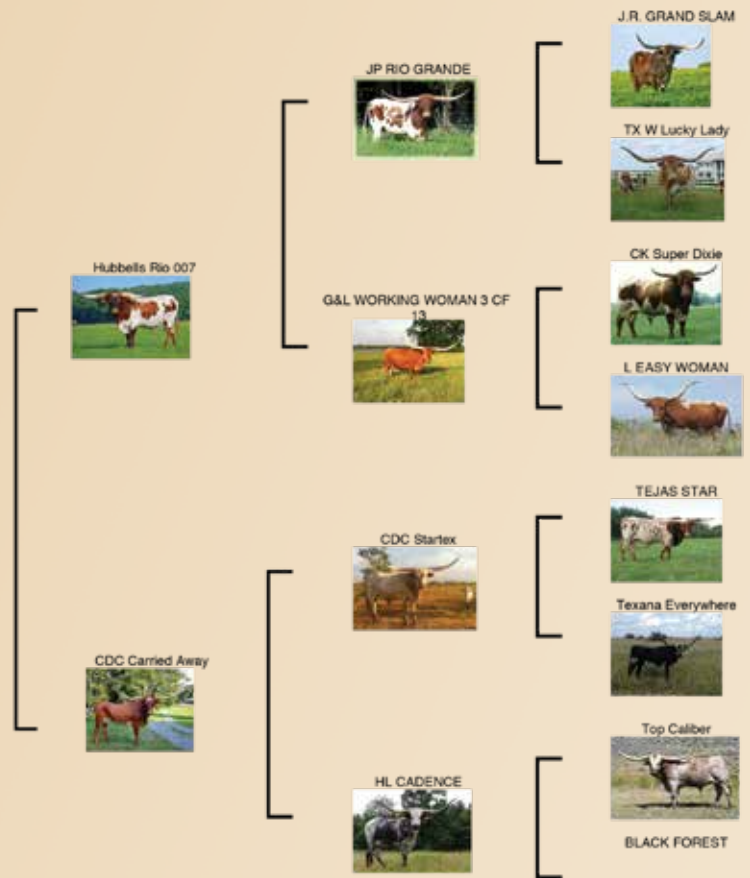

STEEL AGENT

SEE4 Longhorn Cattle Company, Jedidiah Seely

DOB: 2/27/15 PH#: 7/15 REG: 270032

BREEDING: Exposed to Ringman BCB from June 1st to Sept. 1st, 2021. Preg information will be announced at sale time.

COMMENTS: Steel Agent has done very well for us. She is one of those dreams to have in your pasture. Good momma who always does her job. She is a gorgeous roan cow out of some of the industry's top genetics. Her pedigree reads like a who's who of Longhorns- she is a genetic diamond mine with names like JP Rio Grande, Working Woman(clone), Tejas Star, Texana Everywhere, and Top Caliber. This 3-in-1 package should immediately increase the notoriety in your herd. This is one of those great packages that is hard to get rid of, but knowing the cause of this sale made it an easy choice for us. Give your best to a guy who would've done the same for you! See more at www.see4longhorncattlecompany.com