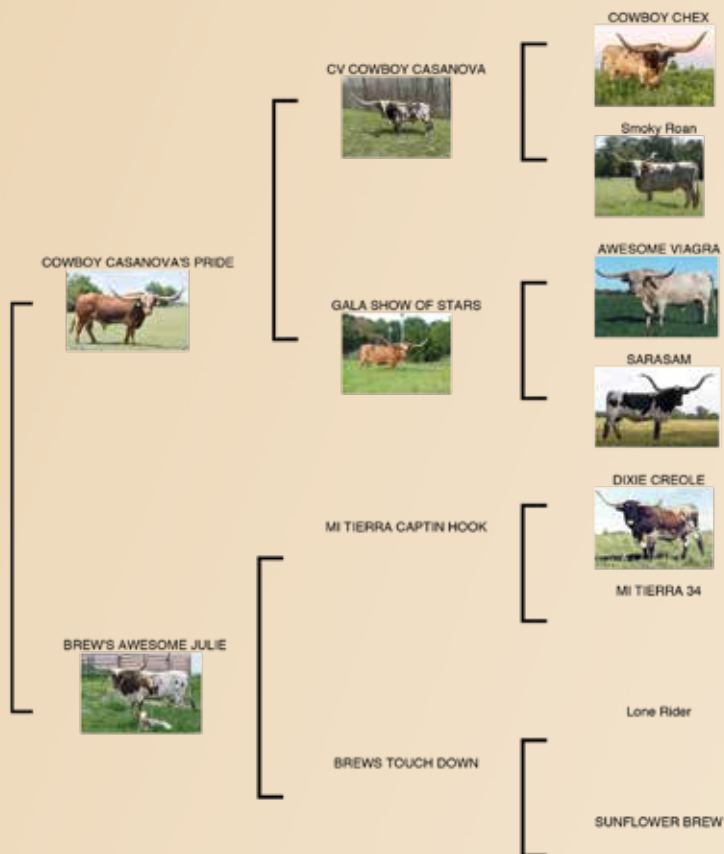

COMMENTS: Julie is a maternal sister to our largest horned cow on the ranch who is now in her 80s and climbing. Their dam was a huge body cow that raised one of the largest weaning weights and largest horned calves every year. Her sire is a son of the 100,000 CV Cowboy Casanova and out of the Legend Gala Show of Stars. We have bred her for an early fall calf to RCC Max Factor, A WS Vindicator son out of FL Rio Maxine.