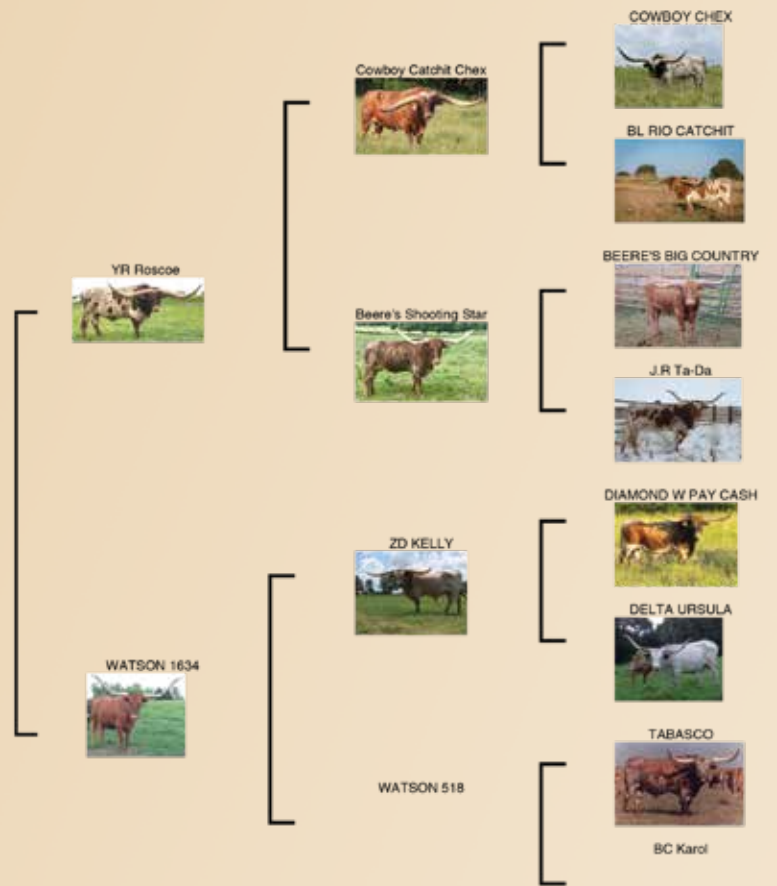

CASANOVA X BL

RIO SAFARI

SUNHAVEN FARMS

Jay & Suzi Wachter | Keymar, MD | 301-252-1966

SUNHAVENLONGHORNS.COM

7
LOT

YR ROSCOE'S FANCY

Young Ranch, Mike & Tracy Young

DOB: 4/20/20 **PH#:** 6/20 **REG:** C1323242

BREEDING: Exposed to YR Devils Magnum from 7/31/2021 to sale date.

COMMENTS: OCV'd. Be one of the first exclusive few to own a YR Roscoe heifer. You can't go wrong with 43" TTT of flat laid back horn at 15 months. She's painted up beautifully and correct in every way. Roscoe was 85.5" TTT and over 106" total horn at 4 years old. He's the real deal and proving it with all his futurity winning heifers. Her dam is out of ZD Kelly and is one of the best, most consistent producing cows we own. To top it off Roscoe's Fancy is exposed to YR Devils Magnum who measured 84" TTT at 37 months old!!!!