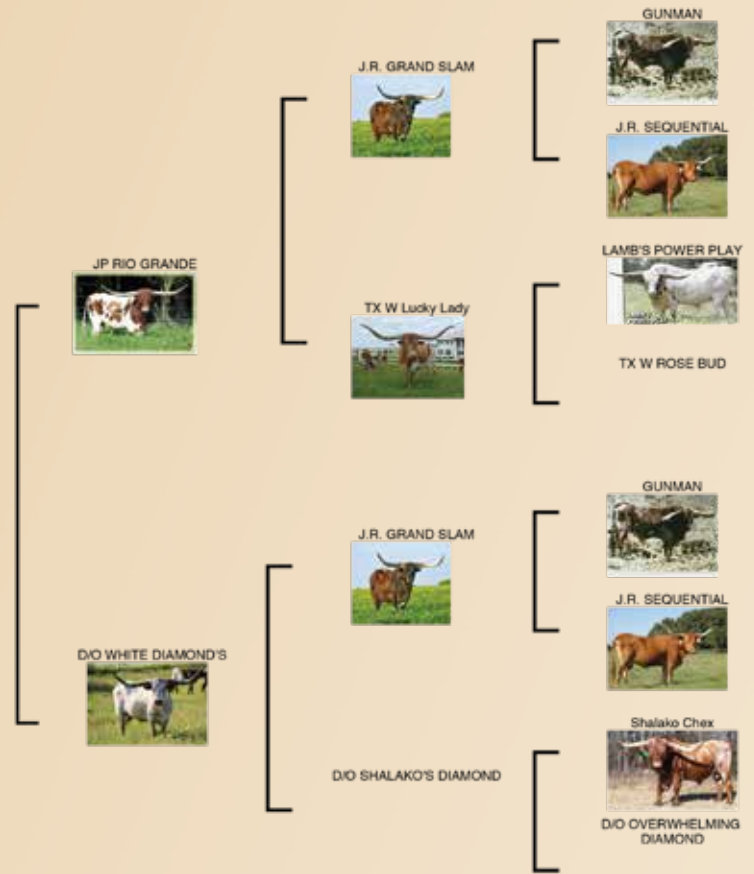

COMMENTS: It hurts to let this big framed daughter of JP Rio Grande go. She has been an asset to our program. We have sold two of her sons as herd sires, and we are retaining a daughter back as her replacement. She measured 77.75" TTT Spring 2021. She is double bred JR Gram Slam and for pedigree connoisseurs, you know this is magical line breeding. On the dam side she goes back to Shalako Chex, a huge horned son of VJ Tommie that brought a lot to the table. We will have her bred back to RCC Max Factor, a WX Vindicator son out of FL Rio Maxine.