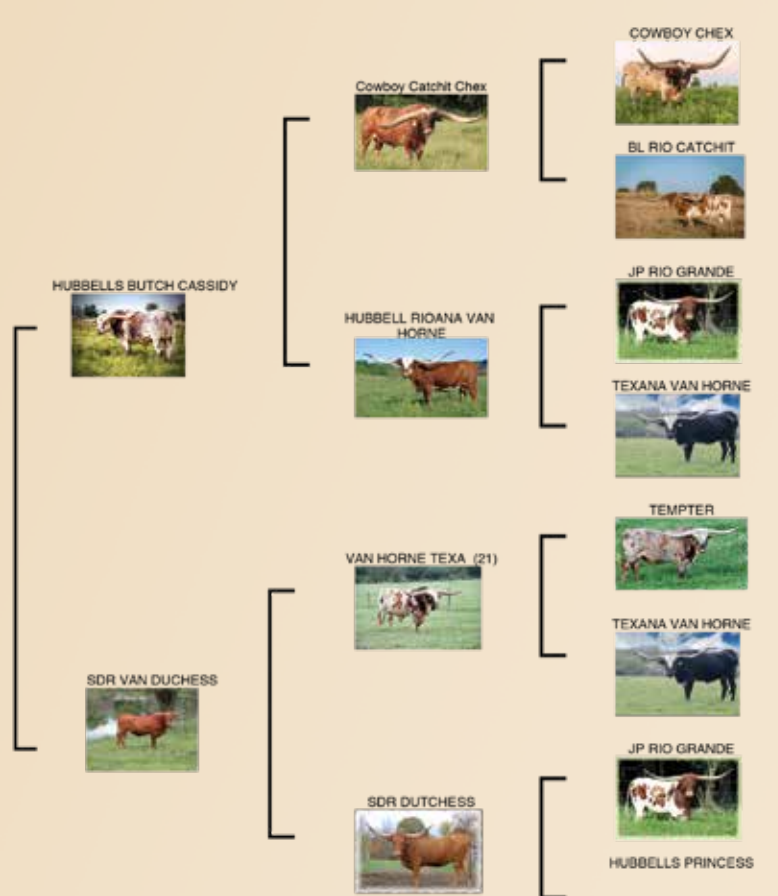

DOB: 7/25/20 **PH#:** 09 **REG:** C1328906*

BREEDING: Unexposed.

COMMENTS: A beautiful yearling heifer by the great Long Range bull, out of our most consistent and productive female family! This baby has tremendous conformation, beautiful dark red color, exceptional horn length and direction! She will mature into a front pasture animal! Sells unexposed .

4
LOT

PB DUCHESS CASSIDY

Pine Brothers Longhorns, Luke Pine

DOB: 5/16/20 **PH#:** 03 **REG:** C1327635

BREEDING: Exposed to HL Jango from 7/30/2021 to sale date.

COMMENTS: PB Duchess Cassidy has a phenomenal horn-set, body, and pedigree. She is one of our best 2020 heifers and has placed in the money at futurities. We have her exposed to HL Jango, a true black bull that measured 80" TTT at 2.5 years old. He adds more 100, 90 and 80" animals to the pedigree of next year's calf. You can't go wrong with this heifer. pinebrotherslonghorns.com.