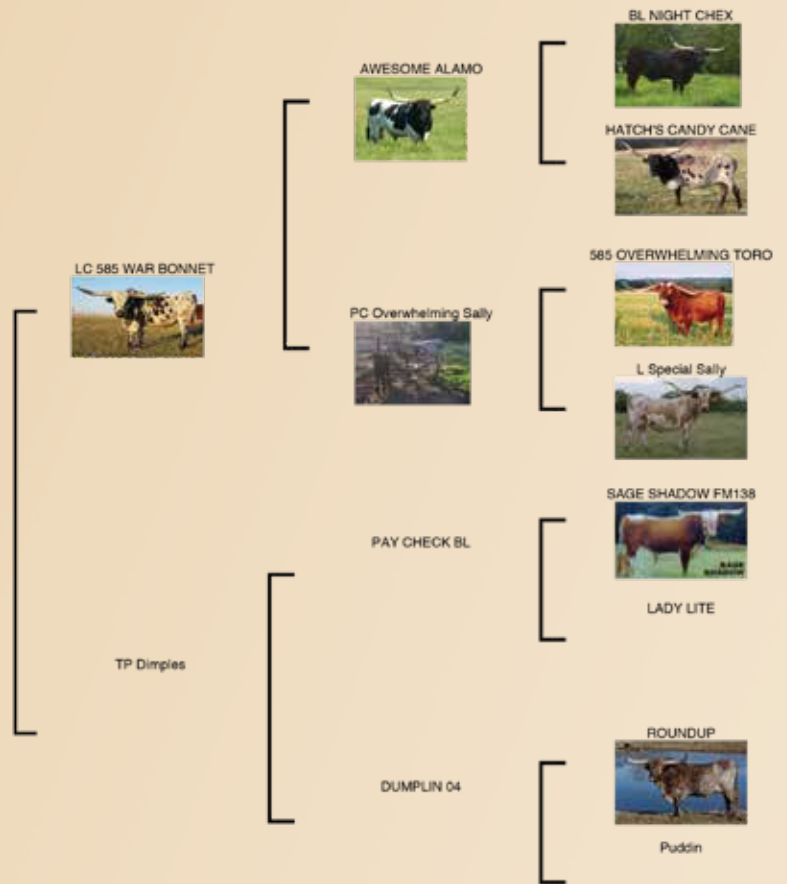

45
LOT

TP BILLY JO

Tommy Petersen, Petersen Longhorn

DOB: 9/3/13 **PH#:** 10/3 **REG:** C287809

BREEDING: Exposed to 2nd Amendment from 5/23/21 to 10/01/21.

COMMENTS: This is a great producing cow I'm keeping 3 daughter's and a trophy steer. She is super gentle and a great mother. She has a nice heifer at side, sired by my Catch it son Hubbells No Rules. She is bred to a Delta Lucky Ace son out of Spectacular Feat she was a top seller in the Legacy sale. Don't let this one get away.