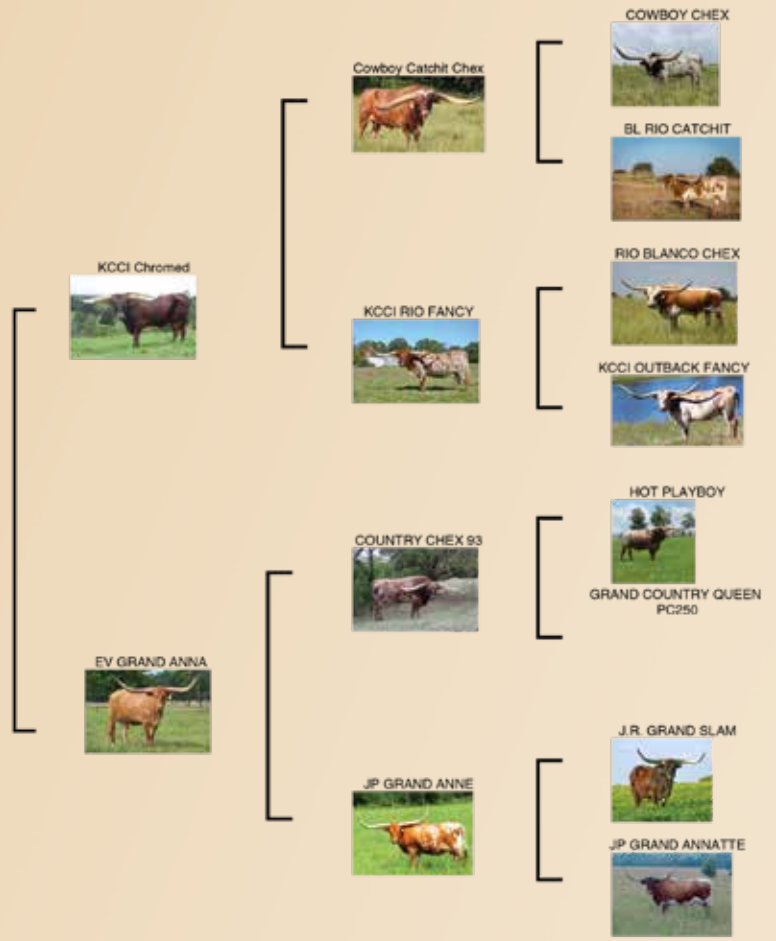

BREEDING: Not Exposed.

COMMENTS: Here's a well built heifer sired by the Millennium Futurity winner, KCCI Chromed. This brindle bull is sired by Cowboy Catchit and out of the 90"TTT KCCI Rio Fancy who's out of the 90"TTT Outback Fancy. The first three females in Chromed's pedigree are all over 90"TTT. On her bottom side she has a cow we raised that is HUGE. Pictures don't do her justice. She's one of the largest cows we've ever seen and we like big cows. This heifer has the build and structure to do that.