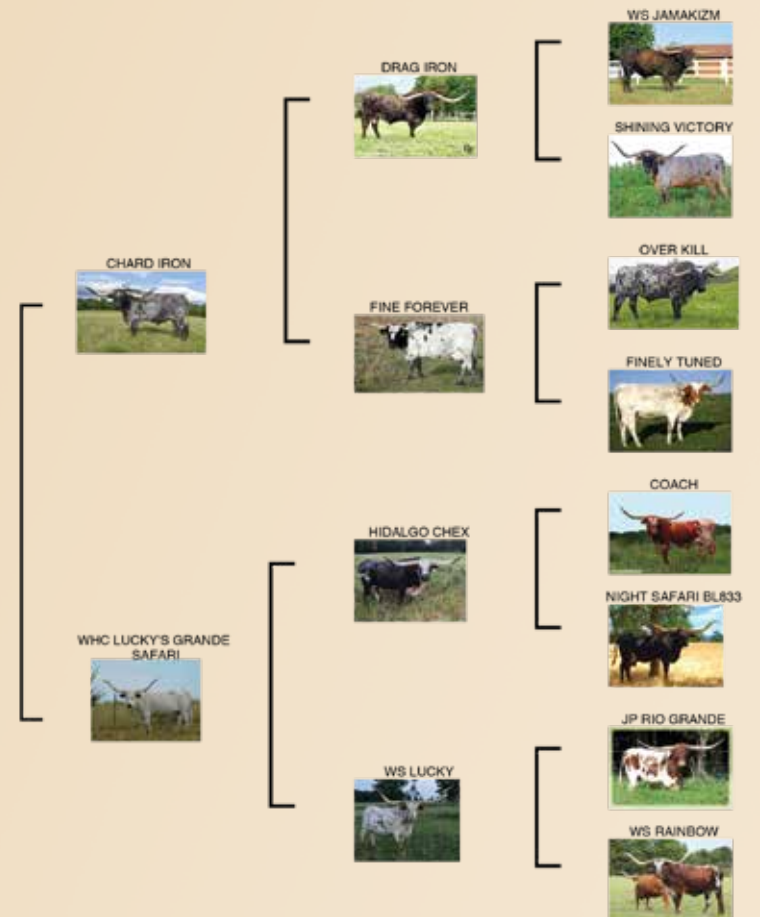

COMMENTS: PCC Golden Twist is a beautiful black and white Gold Mine 1 daughter with smooth and correct conformation. Her dam is also black and white with a crazy, crazy, backward horn set. Golden Twist will be short exposed to our outstanding award winning young grulla and white bull, PCC Dark Knight who was 75.75" TTT on his 2nd birthday. (Rural Safari Son 88"TTT x PCC Dazzle Doll 90.50" TTT).

10
LOT

WKH IRON SAFARI

Hetland Horns, Weston & Kendra Hetland

DOB: 10/31/19 **PH#:** 1911 **REG:** CI327662

BREEDING: Exposed to HL Double Barrel from 8/1/21 to 10/1/21.

COMMENTS: Here's a very pretty, well made Chard Iron daughter! Very few have been offered to the public, here's your chance! If you like twist, you'll really like the horn set she has! She comes from a family that produces a lot of milk, both top and bottom of her pedigree! She'll be bred to HL Double Barrel for a summer of 2022 calf! This will be exciting!