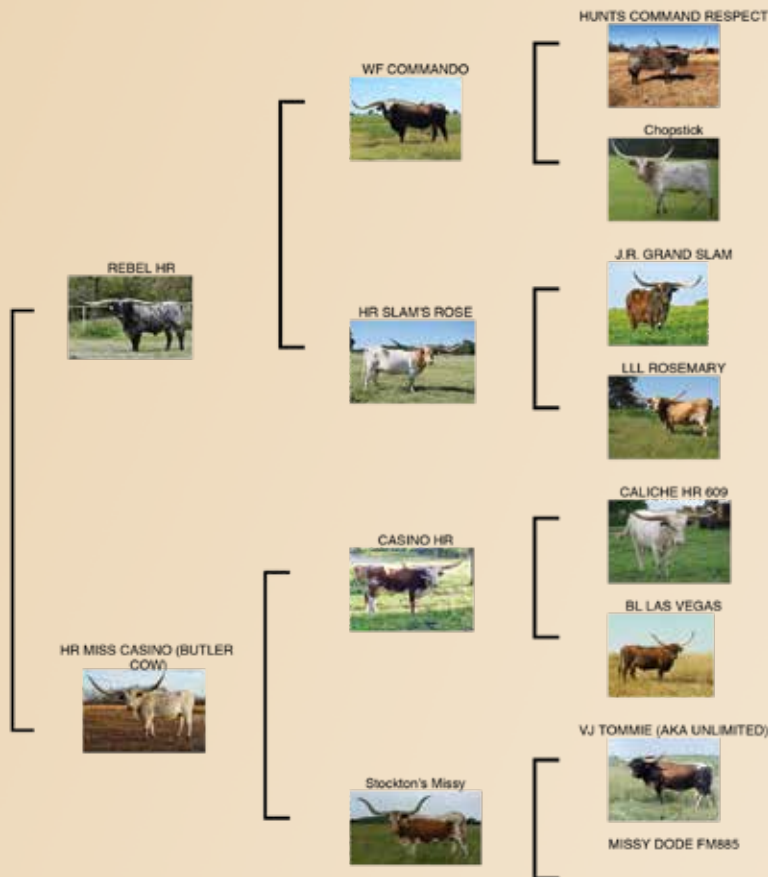

49
LOT

HR ROLL THE DICE

Harrell Ranch, Kent & Sandy Harrell

DOB: 5/8/17

PH#: 1740

REG: C1308426*

BREEDING: Exposed to Pacific Cowboy 40 5-5-21 to sale date.

COMMENTS: HR Roll the Dice had a fancy bull calf sired by Jammin Tex that we are retaining. Rebel daughters are not always fast out of the gate on horn growth, but Rebel has crossed well over straight Butler genetics. One of our favorite Rebel daughters on the ranch is HR Rebel Jeans and she is also out of a straight Butler female. We have her exposed to Pacific Cowboy 40 on 4-22-21 to Sale date. PC 40 is a son of Cowboy Up Chex X RC Pacific Mermaid. This package represents the best the breed has to offer in one package.