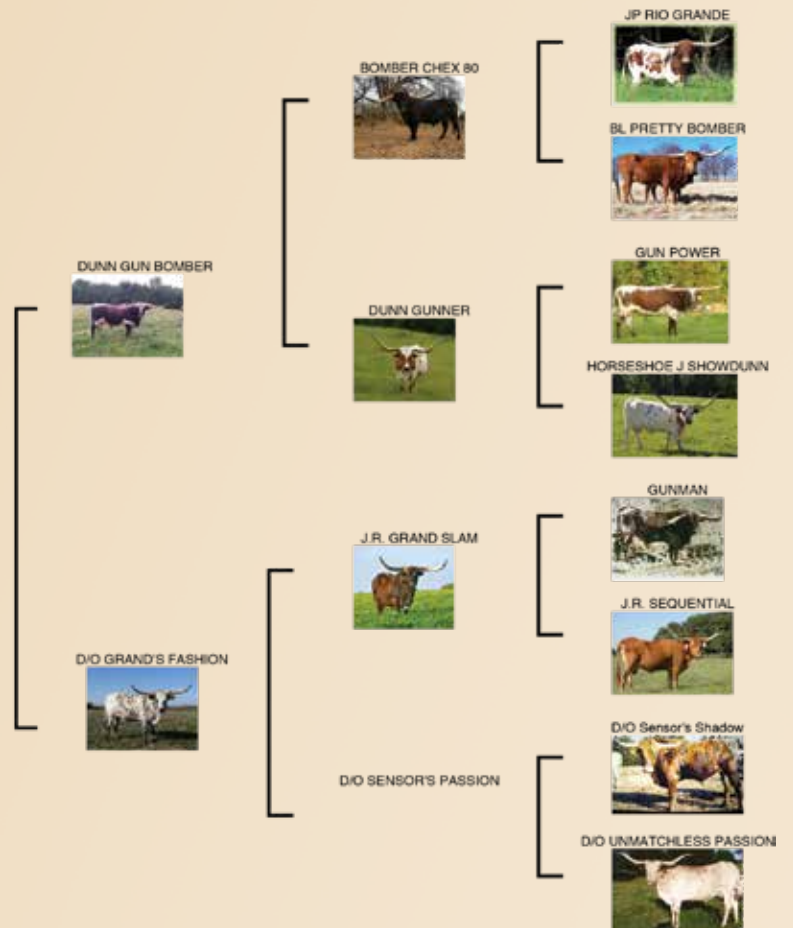

28
LOT

D/O GUNNERS FASHION 44/17

D/O Longhorns, Oren O'Dell

DOB: 4/9/17 **PH#:** 44/17 **REG:** CI310264

BREEDING: Exposed to Hubbells No Rules from 12/20/20 to 9/1/21.

COMMENTS: D/O Gunnors Fashion just turned 4 years old. She has tons of super flat horns in the mid 80+* TTT new measurement sale day. She will calve before sale day to Hubbells No Rules, a tri colored brindle bull 80 plus TTT by Cowboy Catchit Chex. We are keeping a fancy blue roan heifer to replace her. Her half sister by the same sam has 83" TTT. OCV'd.