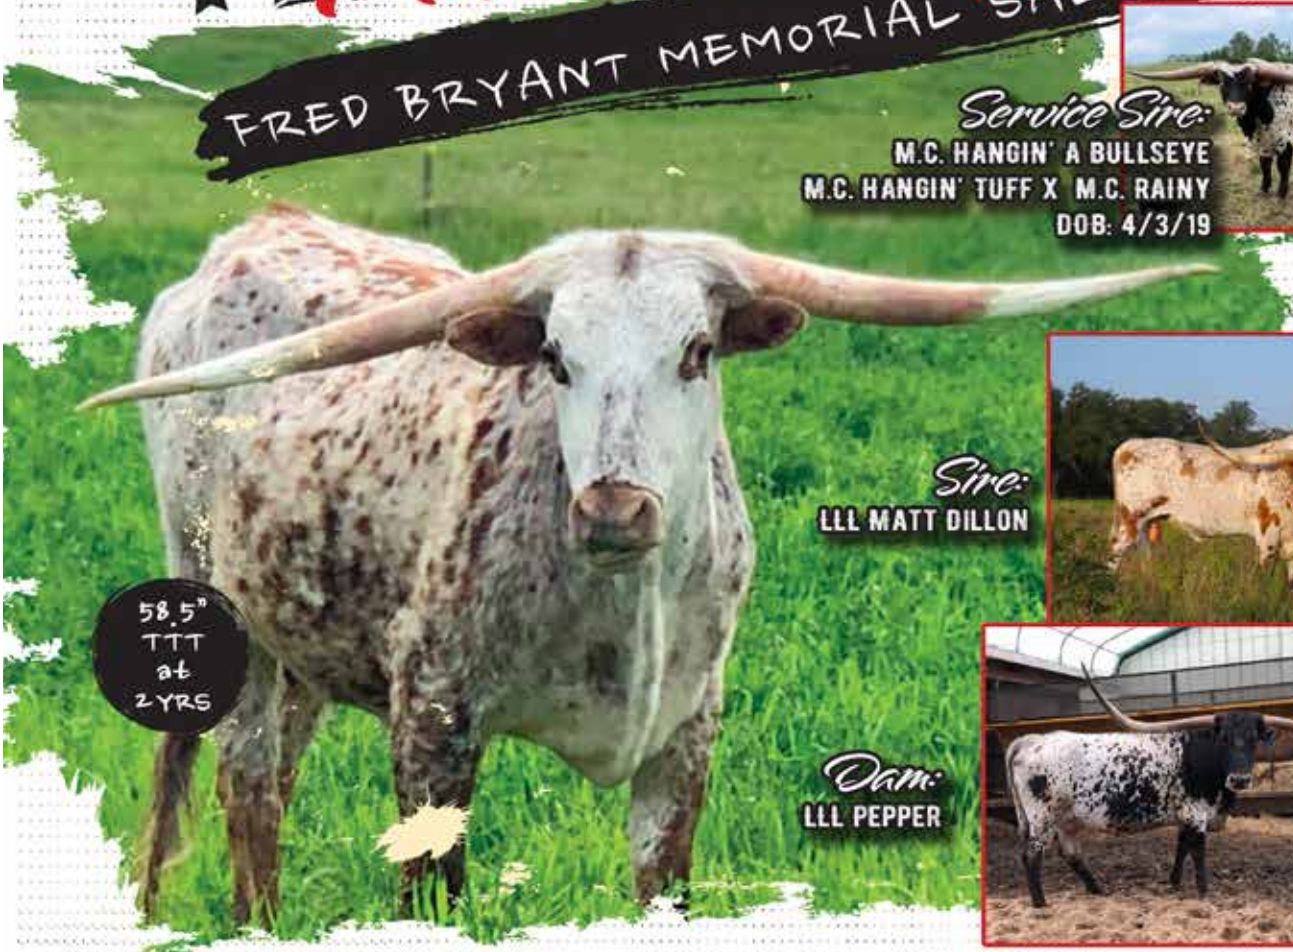

Severe Cattle Ranch Proudly Presents

SV

Pepper's

MELODIOUS

Lot 19

Harmony

FRED BRYANT MEMORIAL SALE

58.5"
TTT
at
2YRS

Service Sire:
M.C. HANGIN' A BULLSEYE
M.C. HANGIN' TUFF X M.C. RAINY
DOB: 4/3/19