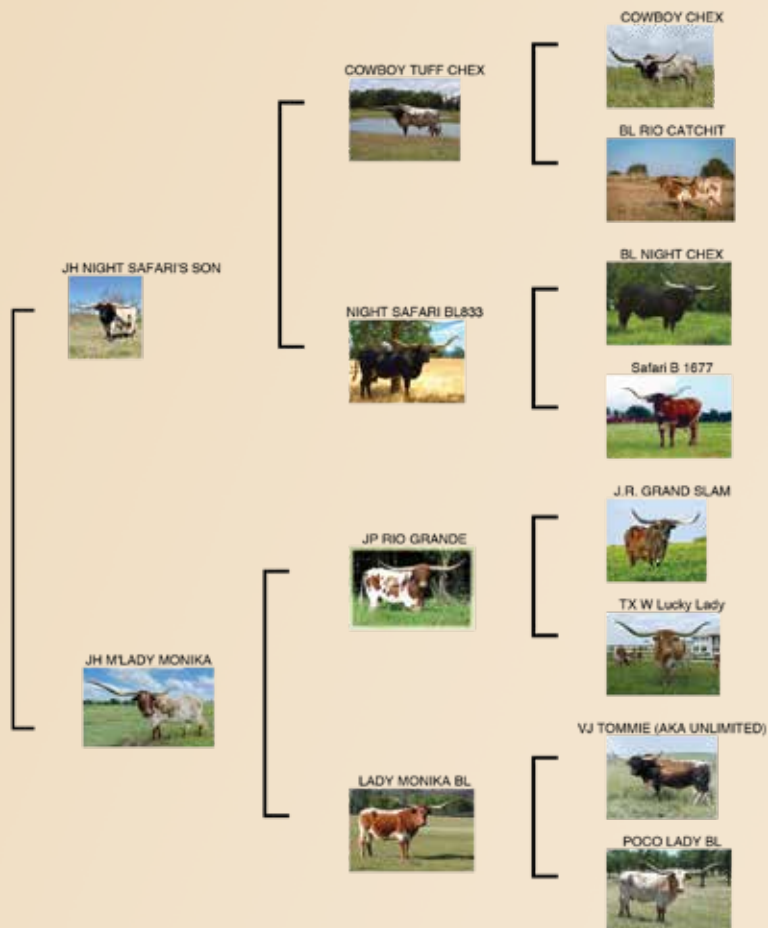

JH MONIKA'S SAFARI

Might As Well Ranch, Sam Stoltz

DOB: 2/7/16

PH#: 624

REG: C1305787

BREEDING: AI'd to MC Hangin Tuff Heifer Sexed.

COMMENTS: I was so excited this event was so close to my house I slipped up and put in a great one! This pedigree is stacked with some of the most predictable Longhorns in the breed. Maternal lines of Lady Monika BL are very hard to acquire and when available are sale toppers! This animal has all of Bob Loomis' greats including Night Safari BL, Lady Monika BL and the great Cowboy Tuff Chex! Aside from her immaculate pedigree she has a perfect lateral twist and a beautiful grulla/dunn color. Very calm demeanor and easy to work. Her bag is on the smaller size but we have two calves at home that she has raised. Visit Mightaswellranch.com for further information. Buy with confidence!