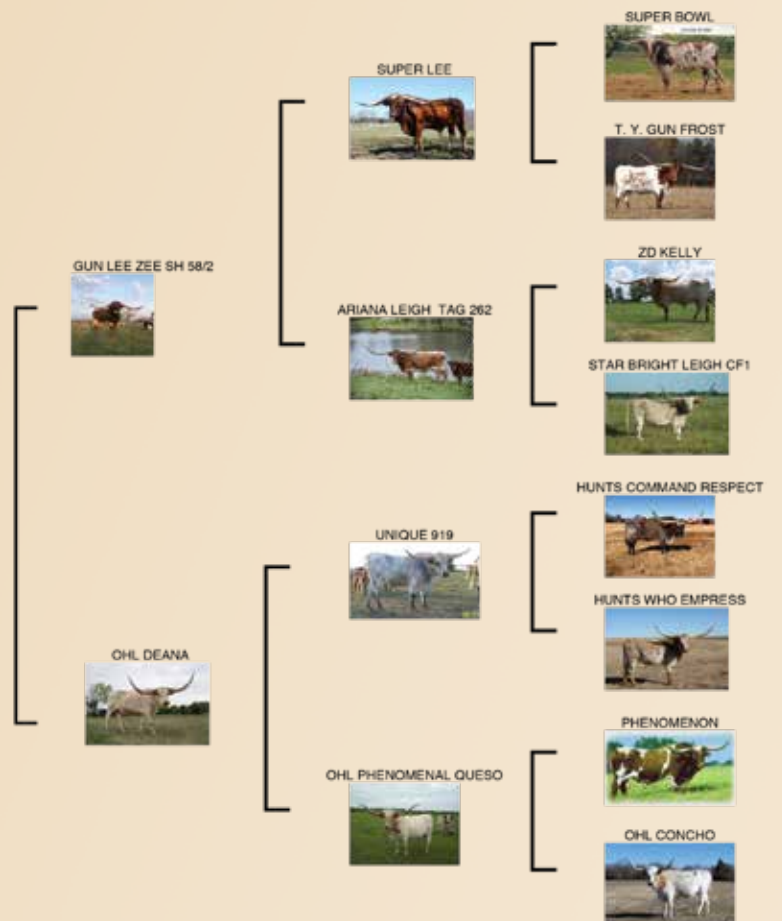

OHL LEAH

Oak Hill Longhorns, Vance Farner & Laurie McElroy

DOB: 5/14/15   **PH#:** 35   **REG:** C1301039

BREEDING: Heifer calf at side sired by 50T Spearhead (CV Cowboy Casanova x Hubbells Rio Taffy III), born 6/28/21. Exposed back to DH Toubadour (DH Playboy x DH Rowdy's Ladybug).

COMMENTS: OHL Leah is out of the over 90" TTT Gun Lee Zee (Super Lee x Ariana Leigh), she measured 75.625" TTT on 3/21/21. This young cow is packed full of genetics and to top it off is selling with a heifer at side that is also packed with genetics, then the icing on the cake is she is exposed back to DH Troubadour (DH Playboy x DH Rowdy's Ladybug) for a 3-in-1 package. The heifer at side is out of Spearhead (CV Cowboy Casanova x Hubbells Rio Taffy III) which is a full brother to the over 90" TTT CV Casanova's Magnum. Then Leah is exposed to DH Troubadour (DH Playboy x DH Rowdy's Ladybug). This young cow and heifer, along with the baby in oven will bring an incredible genetic power house to anyone program. Updated measurements and breeding status to be announced at sale.