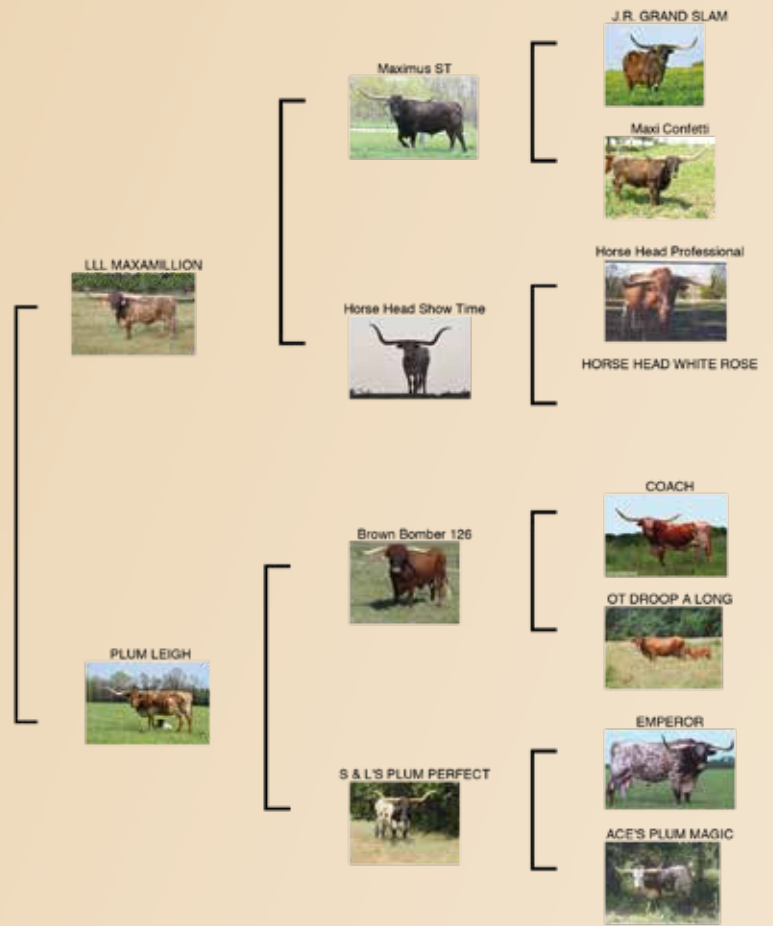

RC MILL LEIGH

J Bar J Longhorns, Cave Acres Ranch,
Rusty & JoAnne Clark

DOB: 5/18/15   **PH#:**   **REG:** C295608

BREEDING: She will be exposed back to RCC Max Factor, a WS Vindicator son out of FL Rio Maxine.

COMMENTS: This is one of our foundation lines of cattle. Her full sister sold for $9,500. Her dam was a high seller at the Red McCombs Sale for right around $30,000. We are retaining her dam, sister and nieces in our program. She has a bull calf at side sired by TK Lee that should make a herd sire. She will be exposed back to RCC Max Factor, A WS Vindicator son out of FL Rio Maxine.