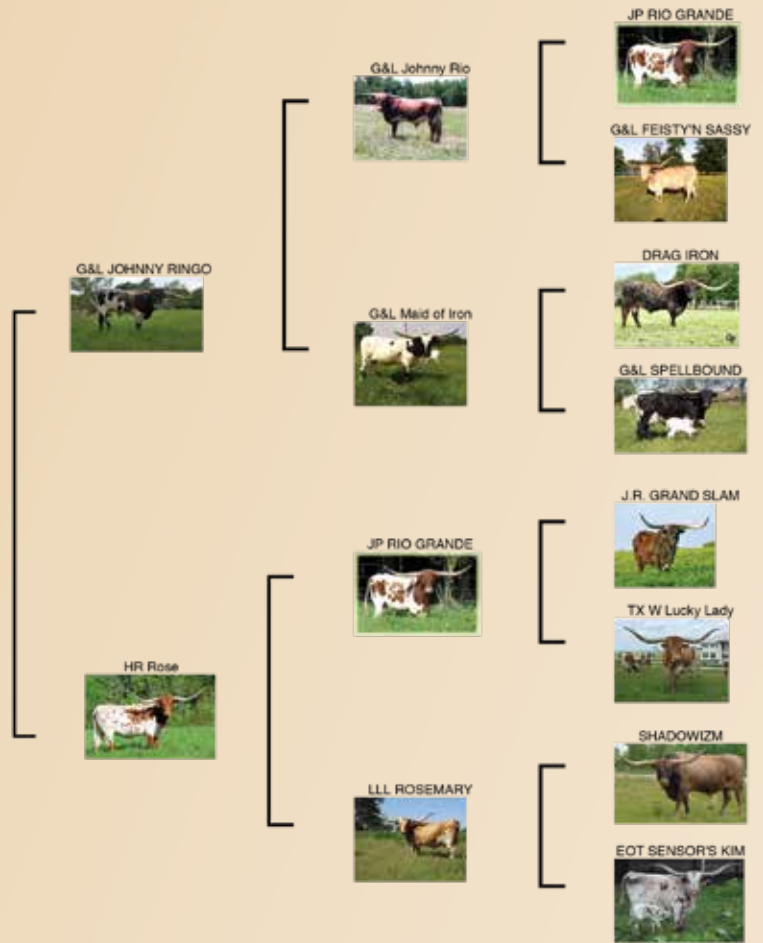

HL ROSE GARDEN

Hudson Longhorns, Bill & Elizabeth Hudson

DOB: 3/1/18   **PH#:** 6/18   **REG:** CI317732

BREEDING: Heifer calf at side sired by HL Heads Up, born 5/10/21.
Exposed to HL Heads Up from 6/4/21 to 8/31/21.

COMMENTS: HL Rose Garden stems from a highly productive cow family that continues to turn heads. Her mom is a direct daughter of LLL Rosemary who has produced the likes of HR Slam's Rose, HR Rosebud, Rowdy HR and Big Red HR. Not only that, but HL Rose Garden is a half sister to the HR Rosette who at 4 years old was 89" TTT. She sells with a gorgeous HL Heads UP heifer at side born on 5/10/21 and is exposed back to HL Heads Up for a possible 3-in-1.