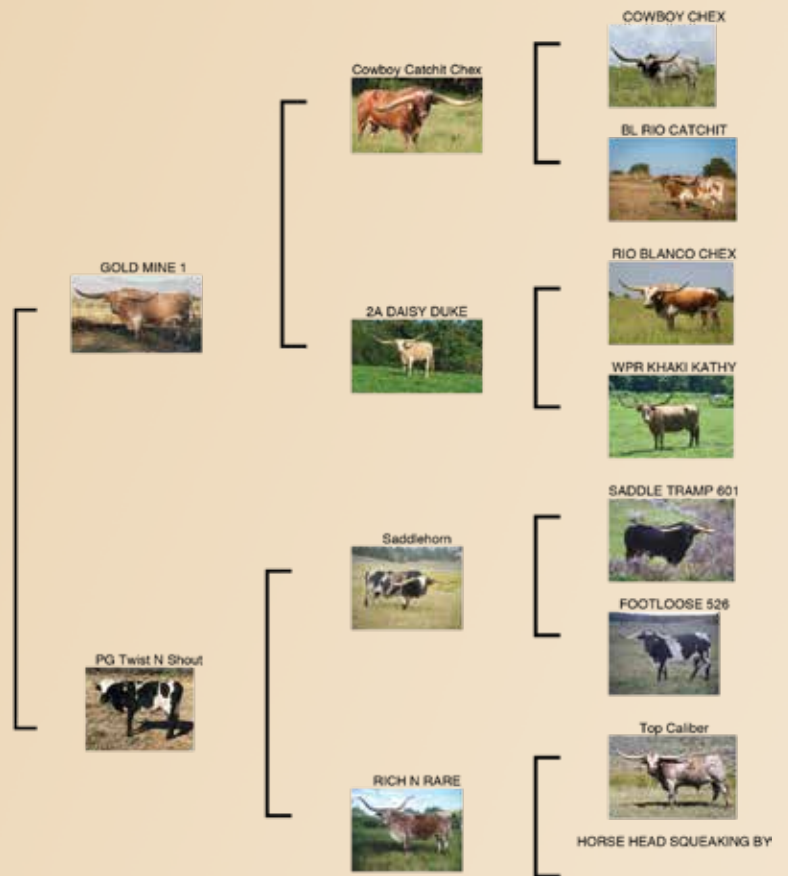

YR ROSCOE'S FANCY

Be one of the
exclusive few to
own a Roscoe
heifer!!!

LOT #7

44.5" TTT @ 16 MONTHS
YR ROSCOE X WATSON 1634

SERVICE SIRE

YR DEVILS MAGNUM
84" TTT @ 3 YRS OLD
CV CASANOVAS MAGNUM X YR DEVILS SPICE

COMMENTS: PCC Golden Twist is a beautiful black and white Gold Mine 1 daughter with smooth and correct conformation. Her dam is also black and white with a crazy, crazy, backward horn set. Golden Twist will be short exposed to our outstanding award winning young grulla and white bull, PCC Dark Knight who was 75.75" TTT on his 2nd birthday. (Rural Safari Son 88"TTT x PCC Dazzle Doll 90.50" TTT).