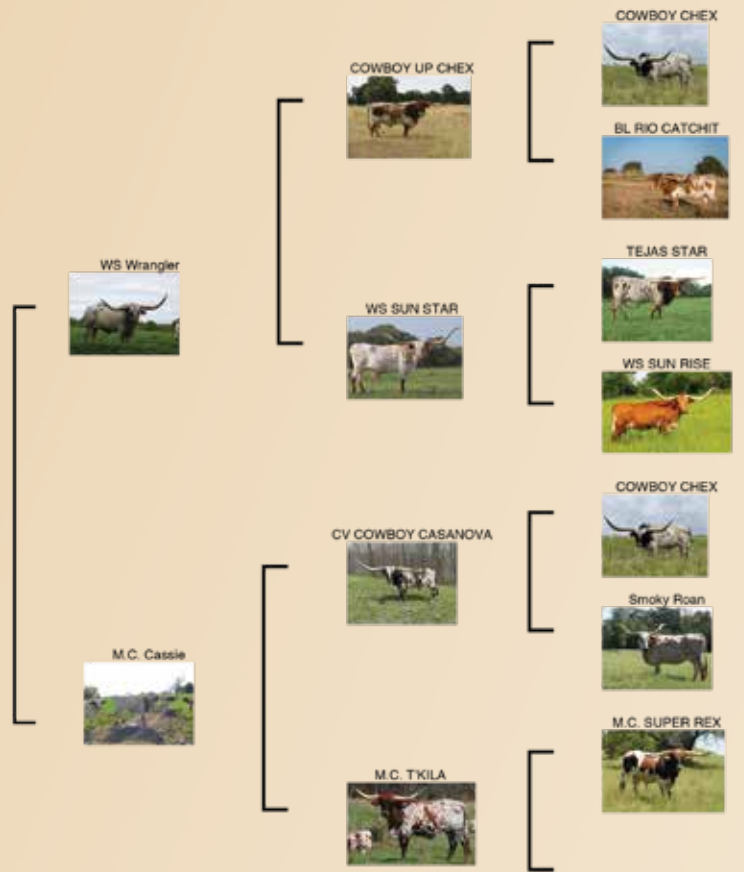

HD WRANGLER JEANS

Detweiler Longhorns, Henry & Rhoda Detweiler

DOB: 4/21/17   **PH#:** 2/17   **REG:** CI309852

BREEDING: Pasture bred 7/1/20 to HD Grandi.

COMMENTS: HD Wrangler Jeans is an outstanding 4 year old. Her pedigree is almost identical to M.C. Hangin' Tuff's pedigree with a few bonus animals like WS Sun Star, Tejas Star and WS Sun Rise which brings in even more 90" plus genetics with great conformation and predictable production.