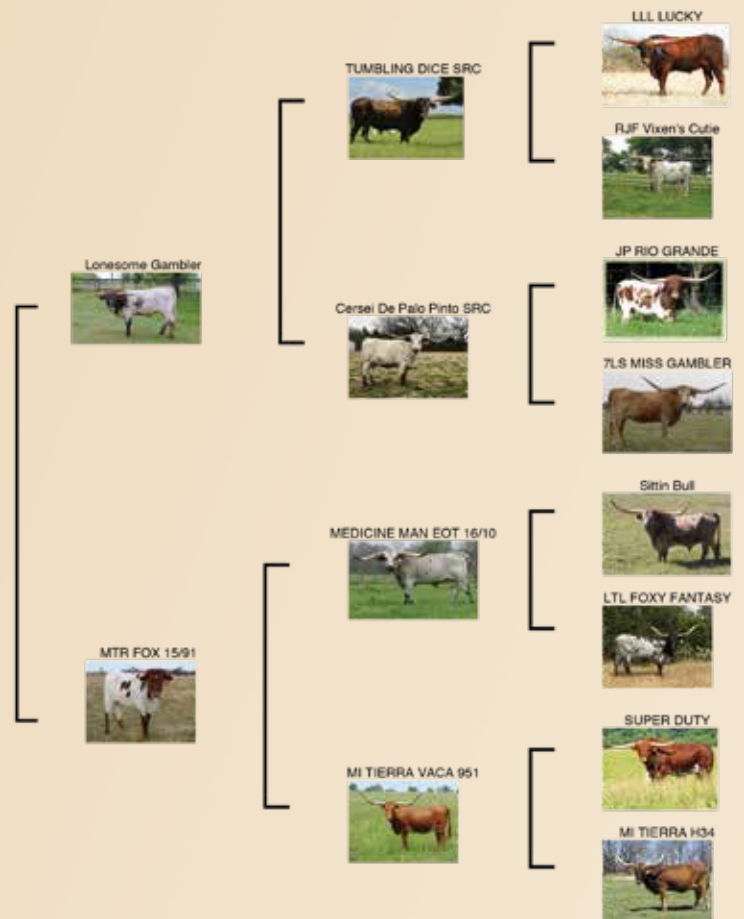

BREEDING: Exposed to Stone Red 671 from 7/8/21 to sale date.

COMMENTS: Beautiful brindle heifer out of a Tejas Star granddaughter. Going back to Cowboy Chex on top. Her dam and granddam have been our best color producing families. Exposed to Stone Red 671 bringing in CV Cowboy Casanova and the legendary female D/O Miss Grande. We are loving the calves we are seeing out of Stone Red. Check out his progeny at Helm Cattle Company. www.helmcattlecompany.com. For more information on HNB Junie check out www.hnblonghorns.com Breeding status to be announced at sale.

12
LOT

LONESOME FOXY

T & L Longhorns, Tom & Linda Nading

DOB: 8/21/19 **PH#:** 811 **REG:** CI326987*

BREEDING: Blood tested bred on 6/2/2021 to our bull TL Deadeye.

COMMENTS: Foxy is a very nice heifer out of our Tumbling Dice son, Lonesome Gambler. This is a front pasture heifer. Blood tested bred 6/2/21 to our RHF Sharpshooter son, TL Deadeye. He measured 61-1/4" at 24 months. His dam is our 1st 80" cow, TLC Twinkle.