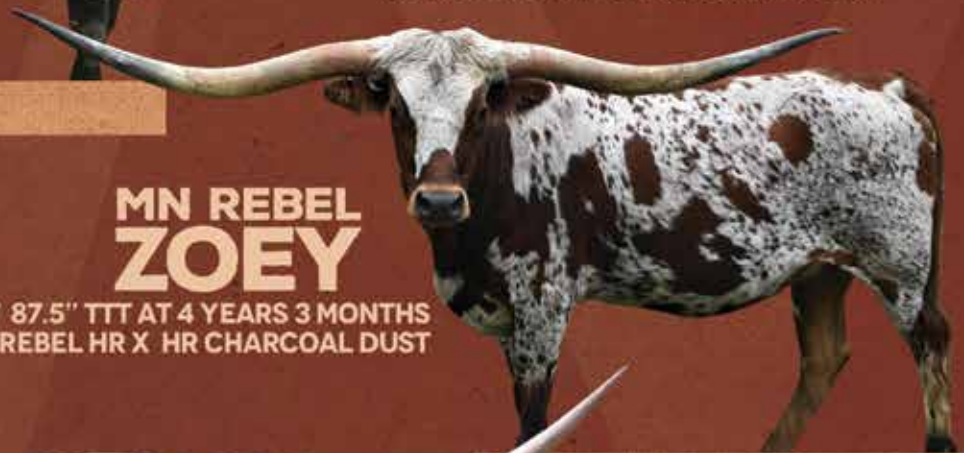

W WHITLOCK LONGHORNS W

HOME OF
REBEL HR

DOB 3/21/2012 86.5" TTT
WF COMMANDO X HR SLAM'S ROSE
(HARRELL, FILIP, WHITLOCK PARTNERSHIP)

MN REBEL
ZOEY

DOB 4/17/2017 87.5" TTT AT 4 YEARS 3 MONTHS
REBEL HR X HR CHARCOAL DUST