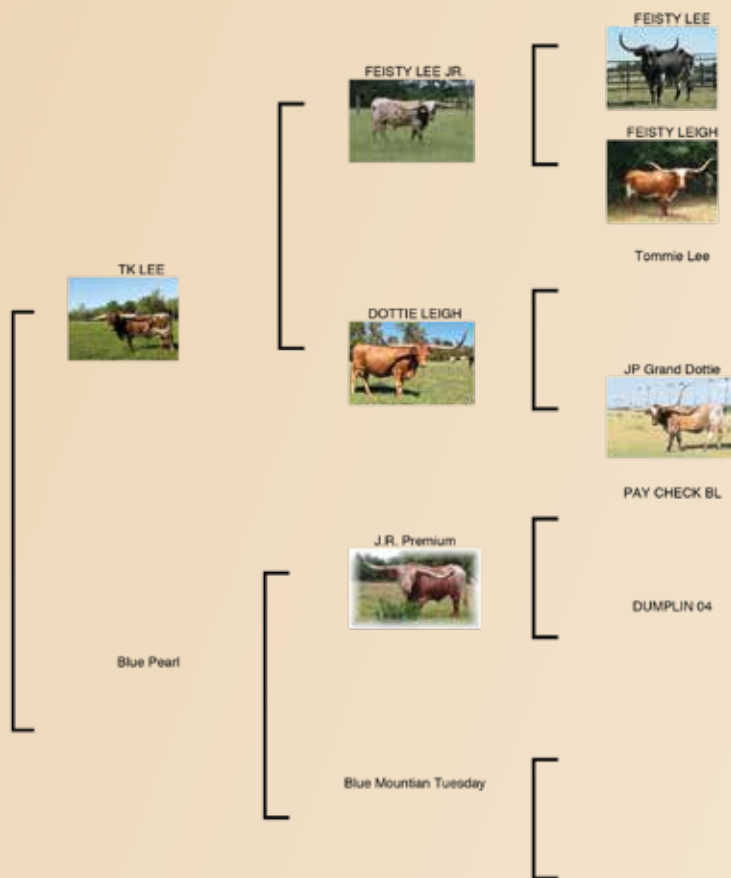

BLUE DAKOTA

Tommy Petersen, Petersen Longhorn

DOB: 4/2/16

PH#: 1

REG: 273256

BREEDING: AI'd to Fifty-Fifty BCB on 6/25/21, then exposed to 2nd Amendment from 7/10/21 to 10/1/21.

COMMENTS: Really nice Tk Lee daughter. Her horns are really starting to roll out. AI'd to Fifty-Fifty BCB one of the hottest bulls in the breed. Should be an awesome calf.