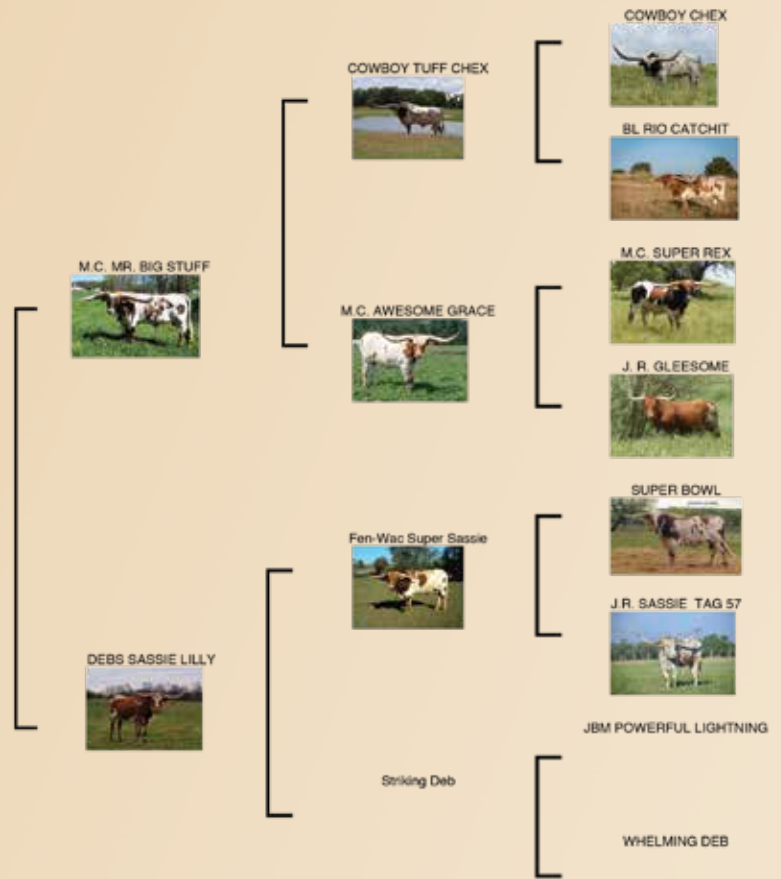

COMMENTS: This is our first consignment of an animal we have bred and raised. We are tickled with this heifer and had a terrible time deciding whether to let her go or keep her. Her dam is not well known and comes from old school genetics. But this heifer's mother does out produce herself every time and has given us all heifers but two. We've sold all of her offspring and currently have a yearling heifer we are retaining for now. The sire is MC Mr Big Stuff, who is out of Brian and Mary Stahl's breeding program and her MC Awesome Grace cow that has produced so well for her. Stuffed with Sass measured 59.750 inches TTT at 26 months of age. We have her confirmed bred to Tejas Star for a February, 2022 calf. She is also John's negative. We think this is a special package and hope you will too! Be sure to check out our full page ad in the catalog.