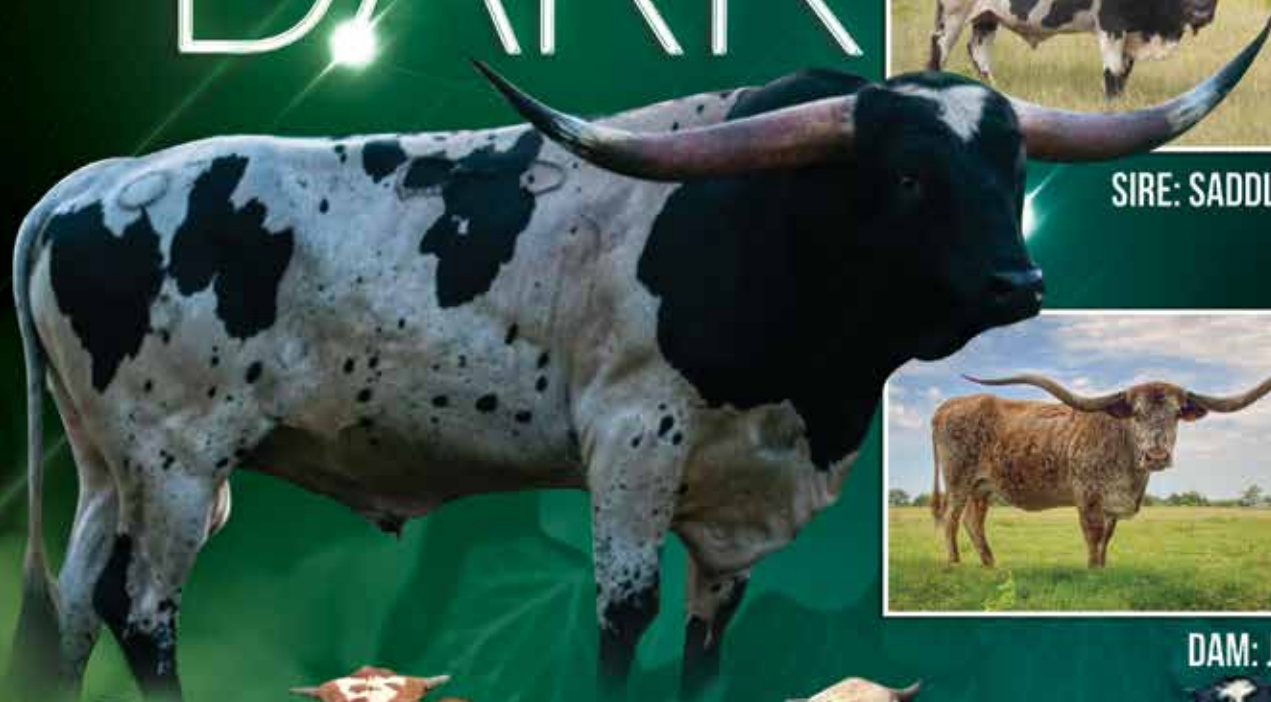

OFFSPRING

DOB: 6/2/18

75" TTT

TRUE OUTCROSS

SEMEN FOR SALE: $100/CONVENTIONAL STRAW • $250 SEXED

WWW.BARBERRYLONGHORNCATTLE.COM

JEREMY & SAMANTHA KRONZ. 412-477-2678