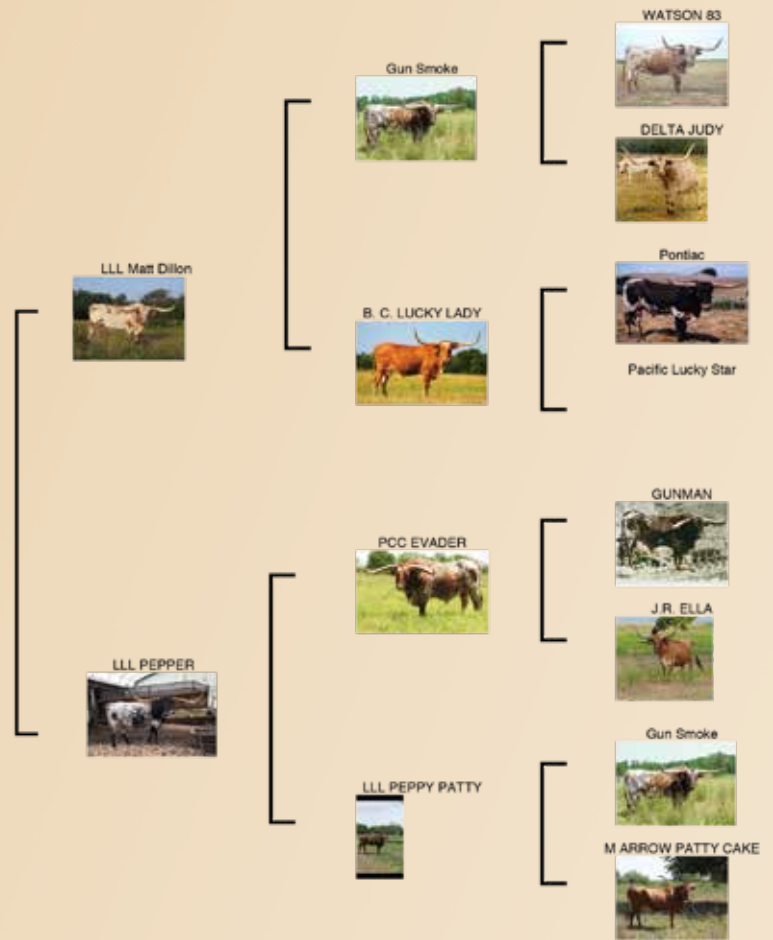

BREEDING: Exposed to MC Hangin' A Bullsseye, will be confirmed 2-1/2 months at time of sale; date of natural service: 7/14/21.

COMMENTS: Bred back to MC Hangin' A Bullsseye, a producer of tall calves. An elite pedigree coming from LLL, Larry Stewart's herd. How can you pass this on up: Gunman, Gunsmoke, LLL Matt Dillon--Half brother to LLL Lucky--says it all! Just look at those horns!!!