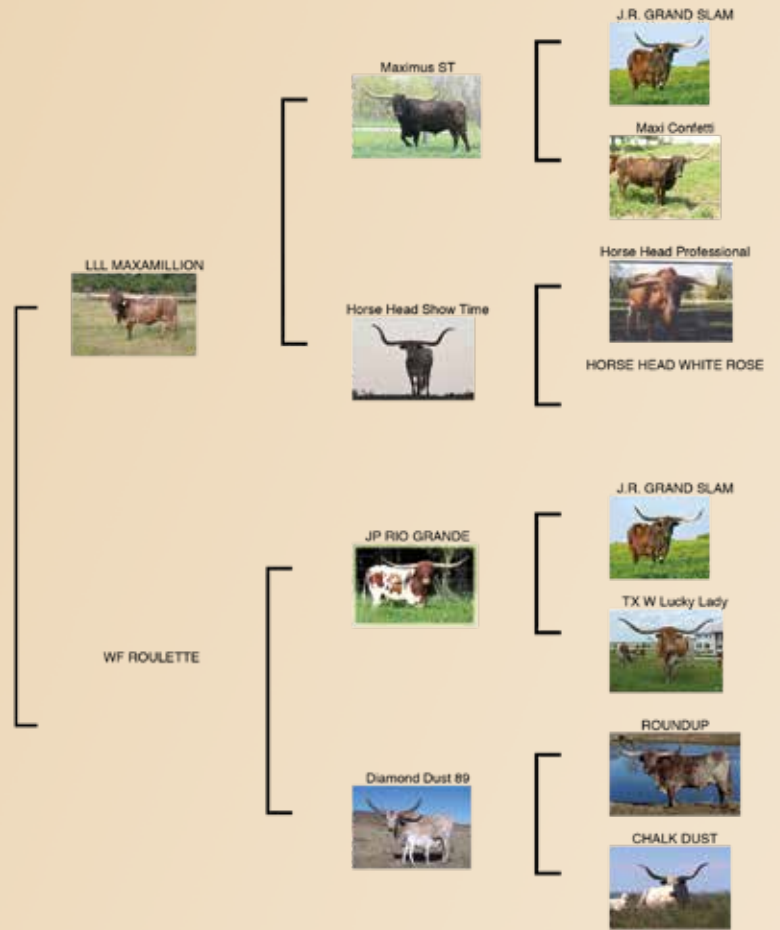

47
LOT

EL DREAM GIRL

Pine Brothers Longhorns, Luke Pine

DOB: 3/26/13 **PH#:** 3/3 **REG:**

BREEDING: Exposed to HL Jango from 6/30/2021 to sale date.

COMMENTS: EL Dream Girl is a big beautiful parker brown cow with over 83" TTT and a ton of total horn! She is a proven producer, bred to HL Jango, a true black bull with 80" TTT at 2.5 years old with multiple 100" and 90" animals in his pedigree. Look hard at Dream Girl's pedigree and production, then imagine that with a Jango calf next spring! pinebrotherslonghorns.com