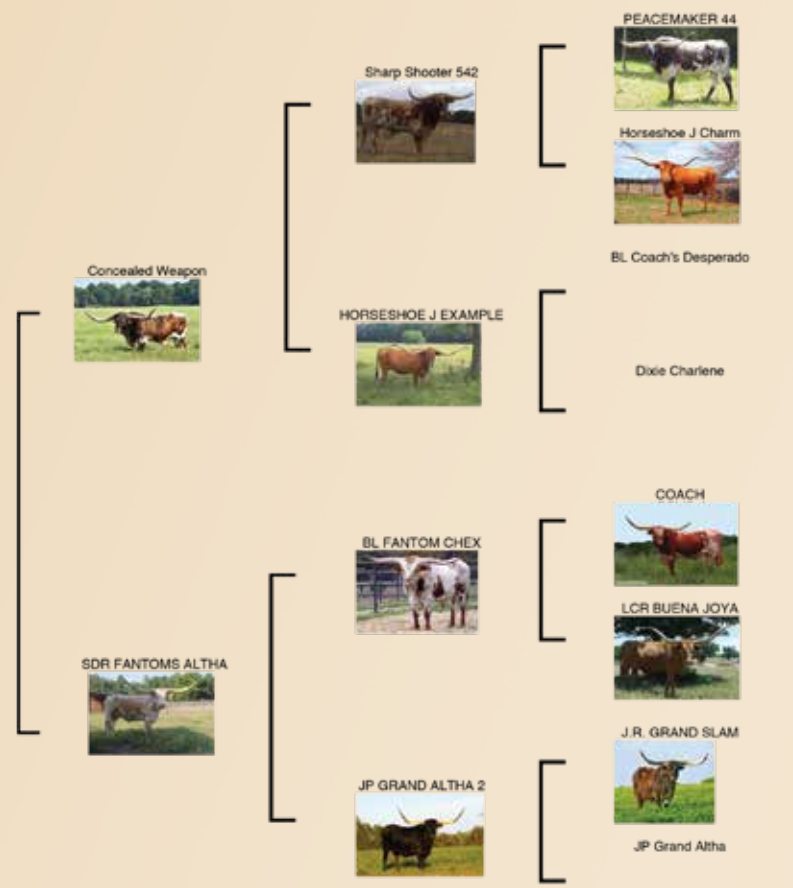

30
LOT

SDR CONCEALED ALTHA

Sundown Ranch, Dave & Sheila Hovingh

DOB: 4/11/11 **PH#:** 14 **REG:** CI277832*

BREEDING: Exposed to Cowboy Catchit Chex form 8/1/2021 thru 9/30/2021

COMMENTS: This is a true foundation cow with a pedigree and production record that speaks for itself! She is a Concealed Weapon daughter out of the great Altha family that has proven itself time and time again! She is over 80" TTT with a tremendous amount of total horn, great conformation, and amazing color. She will have a calf at side by Brazos Rocky 667, bringing in the great Jamakizms Alphia genetics! To top it off she will be exposed to Cowboy Catchit Chex for a possible 3-in-1 package! This is the kind of package that can take a program to the next level!