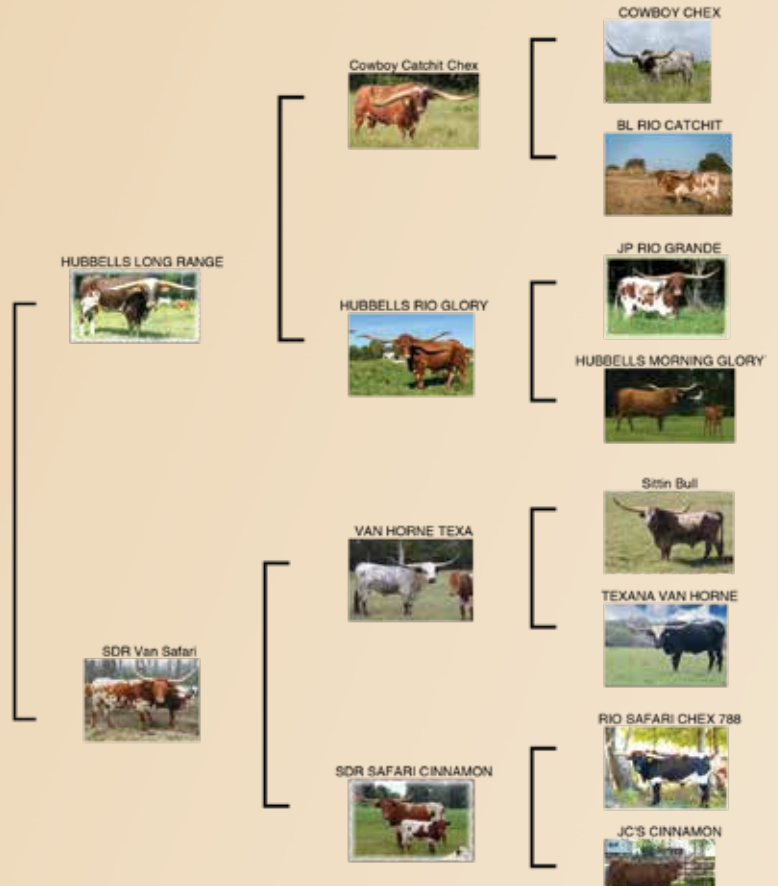

OUTCROSS & TWISTY HORN GENETICS
PLASTIC SPAN
DOB: 5/26/20
IRON SPAN X RODEO WHAM

LUKE PINE 260-229-0388 | DAVE PINE 260-438-5542
PINEBROTHERSLONGHORNS.COM

3
LOT

SDR LONG SAFARI

Sundown Ranch, Dave & Sheila Hovingh

DOB: 7/25/20 **PH#:** 09 **REG:** C1328906*

BREEDING: Unexposed.

COMMENTS: A beautiful yearling heifer by the great Long Range bull, out of our most consistent and productive female family! This baby has tremendous conformation, beautiful dark red color, exceptional horn length and direction! She will mature into a front pasture animal! Sells unexposed .