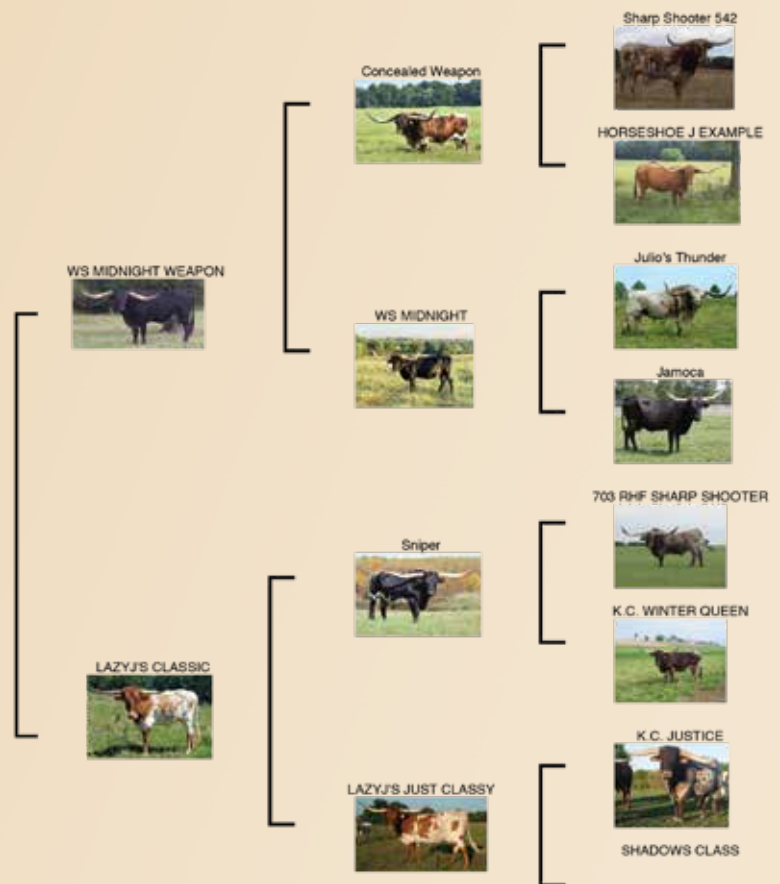

COMMENTS: This heifer has Archer Texa, Eternal Tari, and Quick Draw in her pedigree, to name a few. Her calf will bring in WS Vindicator, Fl Rio Maxine, and Maximus St into its pedigree. Her horns measured 52-7/8" TTT at 23 months old and are starting to roll out. She has a friendly disposition. She will eat cubes out of your hand, but still respects you enough to not get pushy.

14
LOT

LF MIDNIGHT'S LAZY DAY'S

Luebbering Farms LLC, Lisa Luebbering

DOB: 5/21/19 **PH#:** 53/19 **REG:** C1330275

BREEDING: Exposed to DH Double Ought from 6/17/21 to sale date.

COMMENTS: OCV'd. Lazy Day's is beautiful parker brown heifer out my breeding program. She measured 36 7/8" TTT on 03/01/2021 with black horns coming on strong. She is an absolute correct heifer w/great genetics! Sired by WS Midnight Weapon (Concealed Weapon x WS Midnight) and Dam Lazy J's Classic (Sniper x Lazy J's Just Classic). And to top it off, exposed to DH Double Ought - a ROWDY HR x Hubbell's Catchit Maid son *BAM*. This is Double Ought's first exposure/ breeding group - so don't miss out on this ultimate wave of the future!! Great stacked genetics in this package. New measurements and bred status announced date of sale.