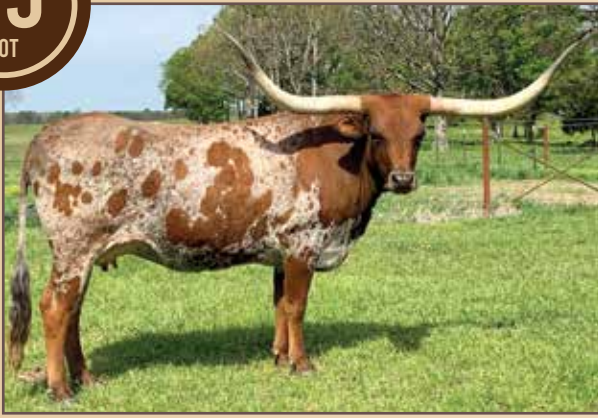

35
LOT

RC MILL LEIGH

J Bar J Longhorns, Cave Acres Ranch,
Rusty & JoAnne Clark

DOB: 5/18/15   **PH#:**   **REG:** C295608

BREEDING: She will be exposed back to RCC Max Factor, a WS Vindicator son out of FL Rio Maxine.

COMMENTS: This is one of our foundation lines of cattle. Her full sister sold for $9,500. Her dam was a high seller at the Red McCombs Sale for right around $30,000. We are retaining her dam, sister and nieces in our program. She has a bull calf at side sired by TK Lee that should make a herd sire. She will be exposed back to RCC Max Factor, A WS Vindicator son out of FL Rio Maxine.

36
LOT

OHL HATTIE

Crooked B Cattle Company, Gustin Byers

DOB: 9/5/16   **PH#:** 106   **REG:** C1301765

BREEDING: Exposed to Wtson 690 from 3/25/21 to sale date. Confirmed bred 7/7/21 via blood.

COMMENTS: Don't let OHL Hattie's solid red color deter your eyes. Hattie was 90 & 1/4 inches on 7/5/21 (two months' shy of her 5th birthday). We are keeping a tremendous heifer out of Hattie as her replacement in our program. She is bred back the same way; to a massive Dunn Watson bred bull that is out of a Delta Fifi clone and by WATSON 298 a Jamakizm son. Hattie is a daughter of the over 90-inch Gun Zee Lee bull out of OHL June, which goes back to the gorgeous twisty cow OHL Mae. If you are looking for a nice cow with massive horns then look no further!