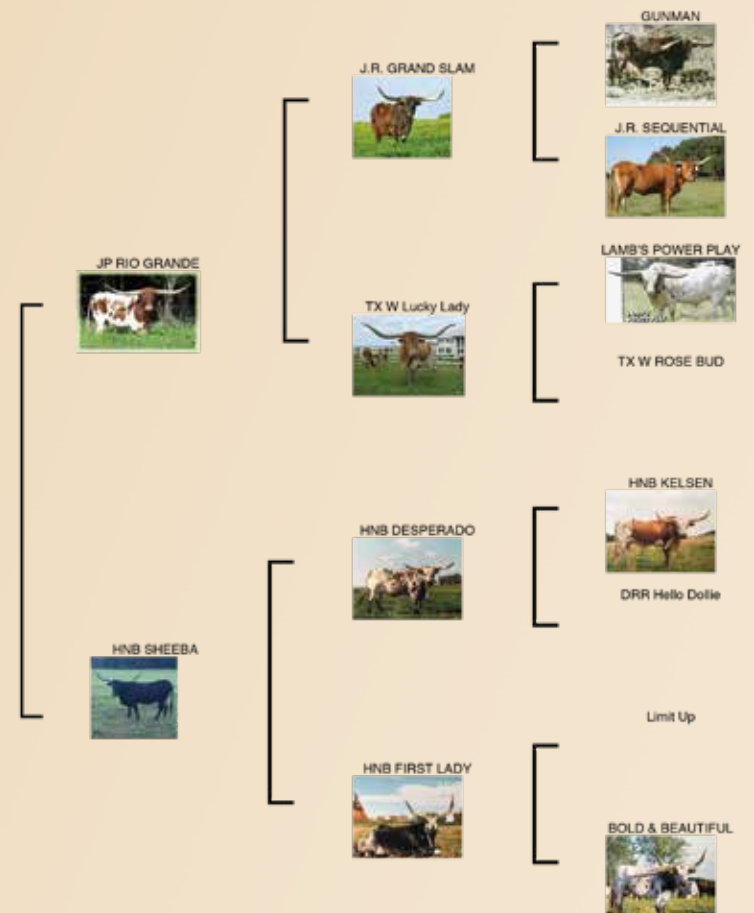

40
LOT

JL RIO SUNDAY

Detweiler Longhorns, Henry & Rhoda Detweiler

DOB: 4/17/17 **PH#:** 116 **REG:** CAI302823

BREEDING: Pasture bred to HD Grandi from 7/1/2021 to sale date.

COMMENTS: JL Rio Sunday is a nice quiet cow. Not only is she true black but she is out of the magic JP Rio Grande x HNB Sheeba cross that produced her full sisters: SDR Lucy, which sold for \$22,000, and SDR Rios Sheeba that sold for \$19,000. JL Rio Sunday sells as a 3-in-1 with a bull calf at side.