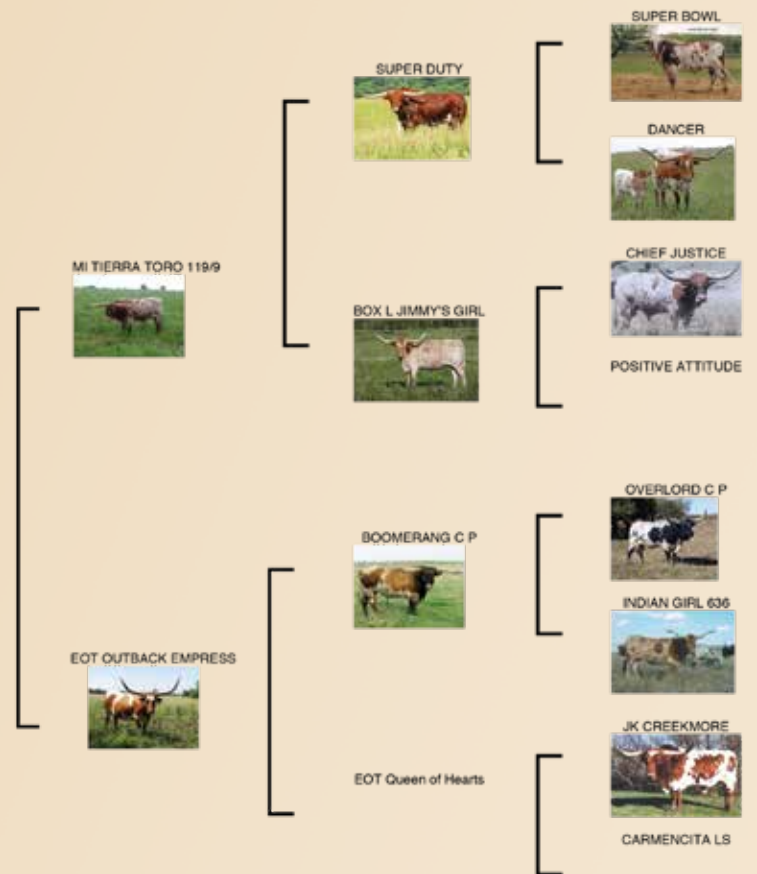

MTR WACHA DOIN 14/89

Mi Tierra Ranch, Cynthia Graham

DOB: 11/26/14 PH#: 14/89 REG: CI296315

BREEDING: Bull calf at side sired by MTR Donovan 61/14, born 3/27/21. Exposed to Scattergun 709 from 6/15/21 to 9/14/21.

COMMENTS: OCV'd. Super nice cow that has everything, horns, color, conformation, nice udder, disposition. She has calved May 7, 2017, May 21, 2018, April 11, 2019, March 30, 2020 and March 27, 2021. Exposed to Scattergun 709, a son of Hubbell's 20 Gauge, from June 15, 2021 to September 14, 2021.