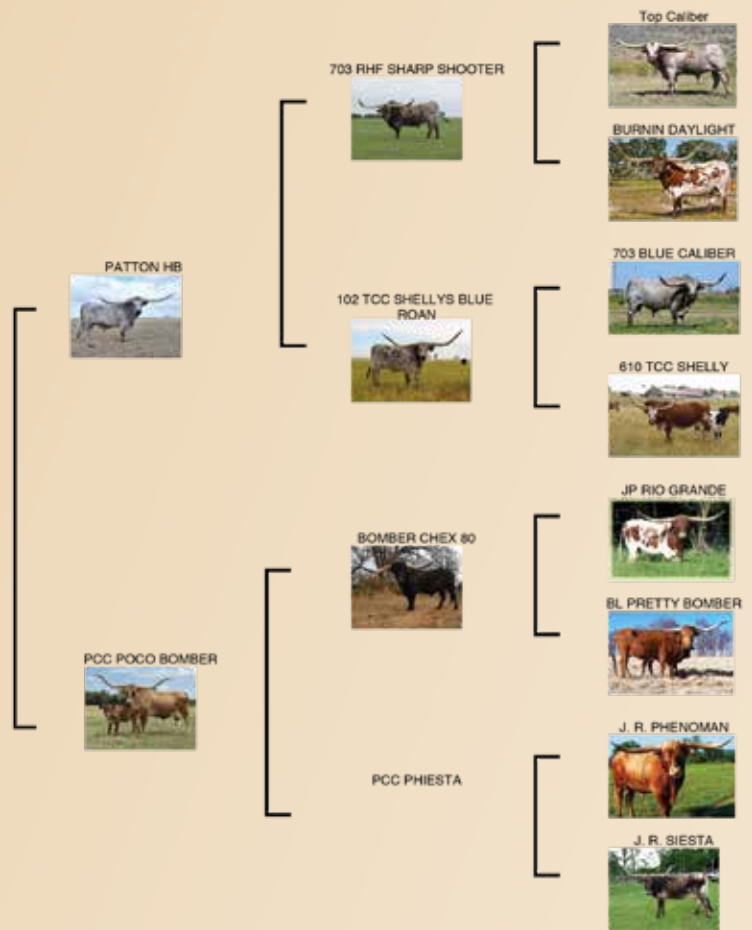

1
LOT

HICKS SPARKLES

Hicks Texas Longhorns, Johnny & Missy Hicks

DOB: 3/30/19 **PH#:** 2/19 **REG:** CI320318

BREEDING: Exposed to CC Big News from 6/27/21 to sale date.

COMMENTS: Hicks Sparkles is out of an over 80" TTT heavy twist PCC Poco Bomber and her sire is the over 90" TTT Patton HB. I am not sure what is more beautiful, her paint job or the perfect blend of consistent producing genetics in her pedigree. To top it off she is bred to PCC Big News which is an amazing new grulla partnership bull with Scott Pace. Big News also has an awesome paint job and brings a pedigree that I believe is the perfect match for Hicks Sparkles. Check out both their pedigrees and see for yourself how perfect they are for each other at michiganmafialonghorns.com/Hicks

2
LOT

MW LEZAWE'S RULES

Might As Well Ranch, Dan & Deanna Stoltz

DOB: 9/2/20 **PH#:** 90 **REG:** CI327364

BREEDING: Not exposed.

COMMENTS: This is the result of a successful mating of new genetics on top of old school gold. Beautiful parker brown heifer with good horn and disposition. Her dam is out of the late great Tabasco's Lezawe by the great Boomerang C P. On top you have a young 80" Cowboy Catchit Chex son that has been knocking it out of the park with his production. Great heifer here. Buy with confidence! Mightaswellranch.com.