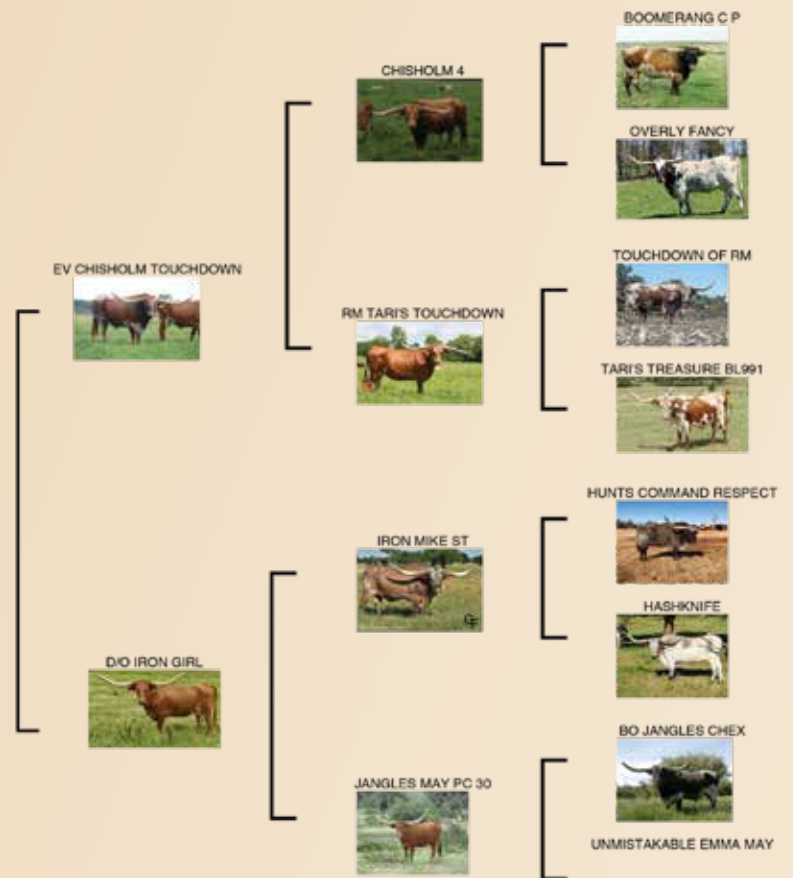

DOB: 4/20/20 **PH#:** 6/20 **REG:** C1323242

BREEDING: Exposed to YR Devils Magnum from 7/31/2021 to sale date.

COMMENTS: OCV'd. Be one of the first exclusive few to own a YR Roscoe heifer. You can't go wrong with 43" TTT of flat laid back horn at 15 months. She's painted up beautifully and correct in every way. Roscoe was 85.5" TTT and over 106" total horn at 4 years old. He's the real deal and proving it with all his futurity winning heifers. Her dam is out of ZD Kelly and is one of the best, most consistent producing cows we own. To top it off Roscoe's Fancy is exposed to YR Devils Magnum who measured 84" TTT at 37 months old!!!!

8
LOT

EV GOLDEN GIRL

Elah Valley Longhorns, Cheryl Bryant

DOB: 3/28/20 **PH#:** 21 **REG:** PENDING

BREEDING: Not Exposed.

COMMENTS: Look at the horn set, she gets it honestly. Her mother has a great lateral over 80" TTT horn set as well. Golden Girl's sire is EV Chisholm Touchdown who was over 86" TTT at 6 years old. Chisholm Touchdown's dam was our best producing cow, RM Tari Touchdown. Tari Touchdown was sired by RM Touchdown who produced the \$100,000 RM OK Lady PAT, the 100" TTT 3S Touchdown Tari who's the dam of the \$380,000 3S Danica, 93" TTT RM Touch N Whirl Pat, and 93" TTT RM Tari's TD. RM Tari Touchdown also produced for us EV Rare Breed who was over 70" TTT at 24 months. This is the best we've ever bred. The last one to go.

YR ROSCOE'S FANCY

Be one of the
exclusive few to
own a Roscoe
heifer!!!

LOT #7

44.5" TTT @ 16 MONTHS
YR ROSCOE X WATSON 1634

SERVICE SIRE

YR DEVILS MAGNUM
84" TTT @ 3 YRS OLD
CV CASANOVAS MAGNUM X YR DEVILS SPICE