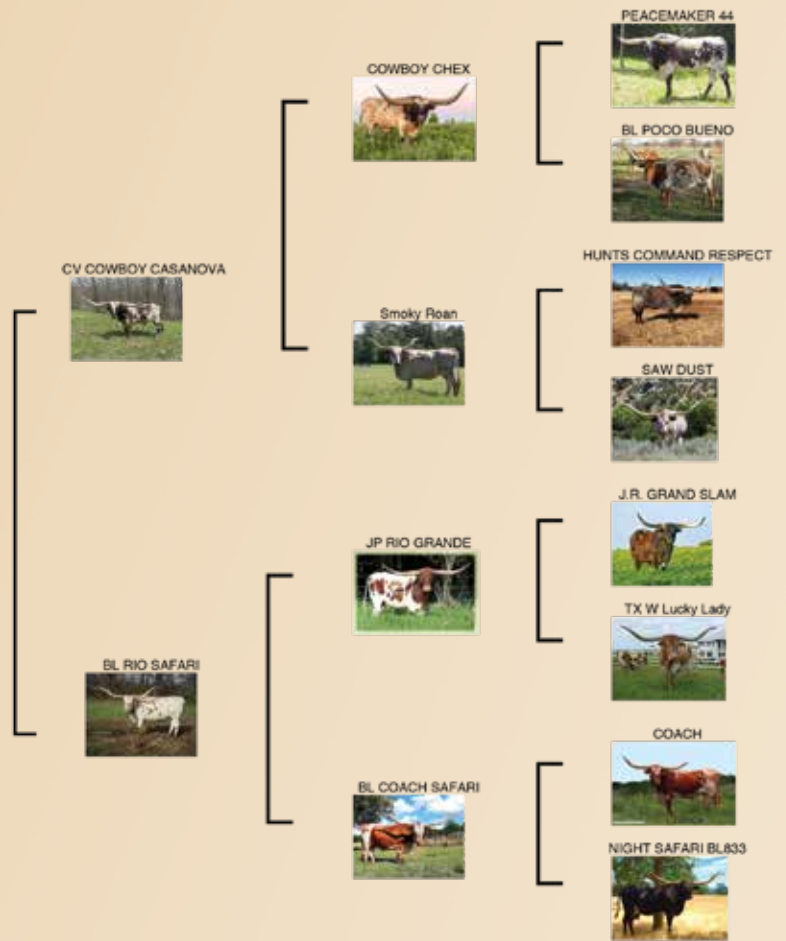

RIO REGINA SRC

Sunhaven Farms, Jay & Suzi Wachter

DOB: 4/26/14   **PH#:** 8/4   **REG:** 272113

BREEDING: Exposed to Sunhaven Smokin Hot from 3/27/21 to 9/27/21.

COMMENTS: A daughter of the $100,000 CV Cassanova that's pushing 80 inches. On the bottom you have the BL Rio Safari dam of Tuff Hillary that sold for $25,000. The Safari family is one of Loomis's best producing lines. Bred to our Walking Tall son from Richard Carroll's program. More info at sunhavenlonghorns.