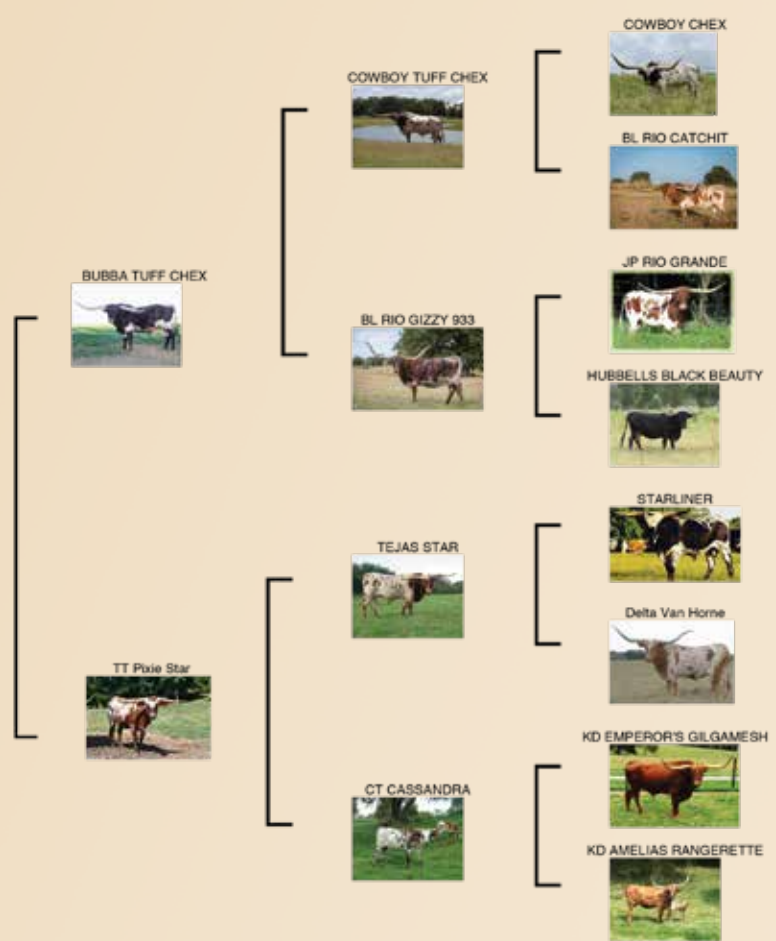

BREEDING: Not Exposed.

COMMENTS: Here's a well built heifer sired by the Millennium Futurity winner, KCCI Chromed. This brindle bull is sired by Cowboy Catchit and out of the 90"TTT KCCI Rio Fancy who's out of the 90"TTT Outback Fancy. The first three females in Chromed's pedigree are all over 90"TTT. On her bottom side she has a cow we raised that is HUGE. Pictures don't do her justice. She's one of the largest cows we've ever seen and we like big cows. This heifer has the build and structure to do that.

6
LOT

TT CANDY PIX

Sunhaven Farms, Jay & Suzi Wachter

DOB: 4/21/20 **PH#:** 410 **REG:** C1323113

BREEDING: Not exposed.

COMMENTS: A Bubba Tough Chex daughter with a ton of unusual hornset. Cowboy Tough and Rio Grande on the topside and Tejas Star on the bottom. A great pedigree to go along with a great heifer. Our motto is sell the best and keep the rest. More info at sunhavenlonghorns.