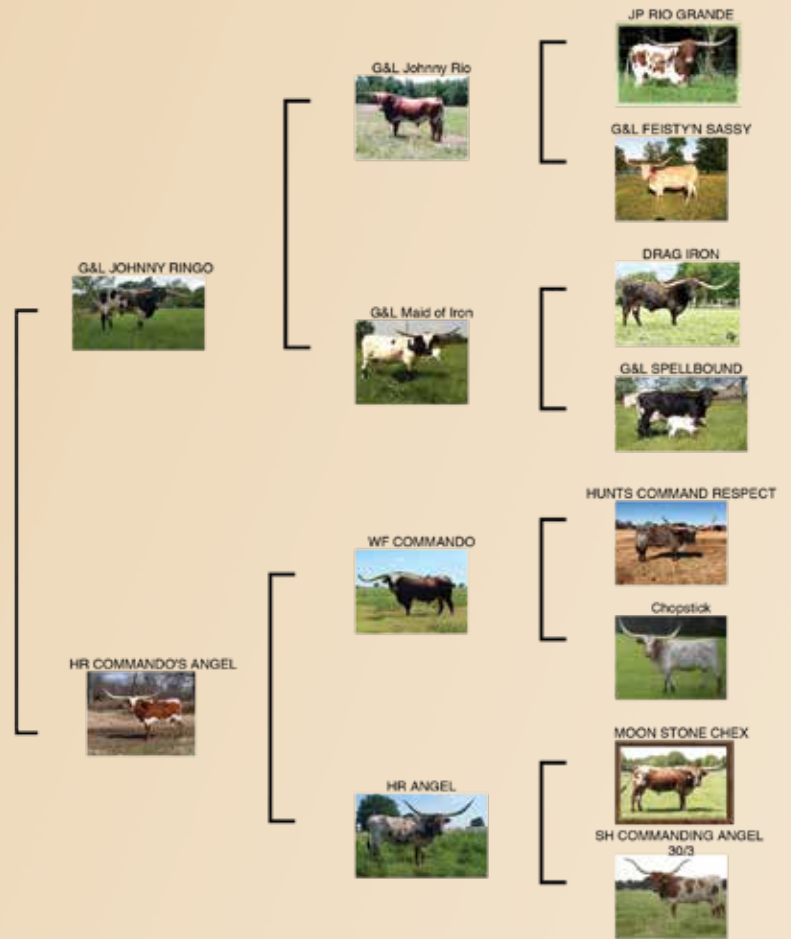

39
LOT

HR RINGER

Harrell Ranch, Kent & Sandy Harrell

DOB: 3/21/18 **PH#:** 1826 **REG:** CI317224

BREEDING: Exposed to DEL CHARRO 6/11/21 to sale date.

COMMENTS: HR Ringer has everything you are looking for in a production female. Her solid black coat is always an attention getter when we give pasture tours. She did a wonderful job raising her Jammin Tex bull calf that we are retaining. Ringer's sire won several futurities, and represented himself very well at the HSC. On the dam side her mother goes back to WF Commando, Rebel HR's sire. We have her exposed back to our new partnership bull, Del Charro for a February calf that is sure to turn heads.