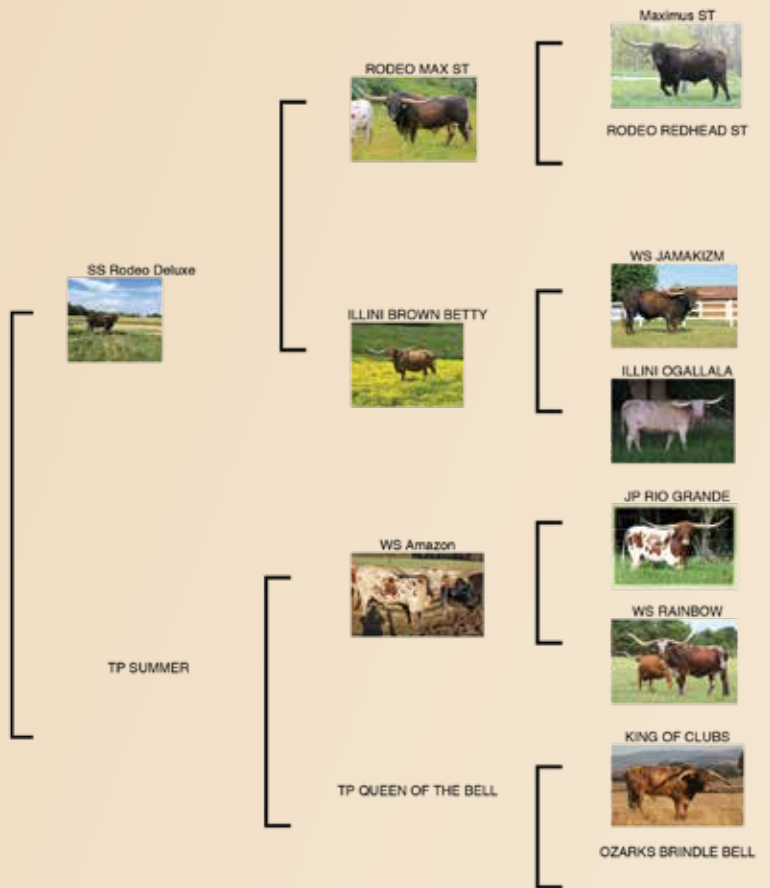

16
LOT

MW GLORIA

Might As Well Ranch, Dan & Deanna Stoltz

DOB: 5/7/19

PH#: 519

REG: C1321154

BREEDING: Exposed to MW Epic from 6/19/21 to 9/30/21.

COMMENTS: Out of one of our best milking cows by a son of 94+'' Illini Brown Betty and 86'' Rodeo Max ST. Exposed to our futurity winning bull MW Epic who is out of Horseshoe J NBC by Tuff Enuff Chex. This heifer is very calm and is always coming up to us in the field to see what is going on. Buy with confidence! Mightaswellranch.com.