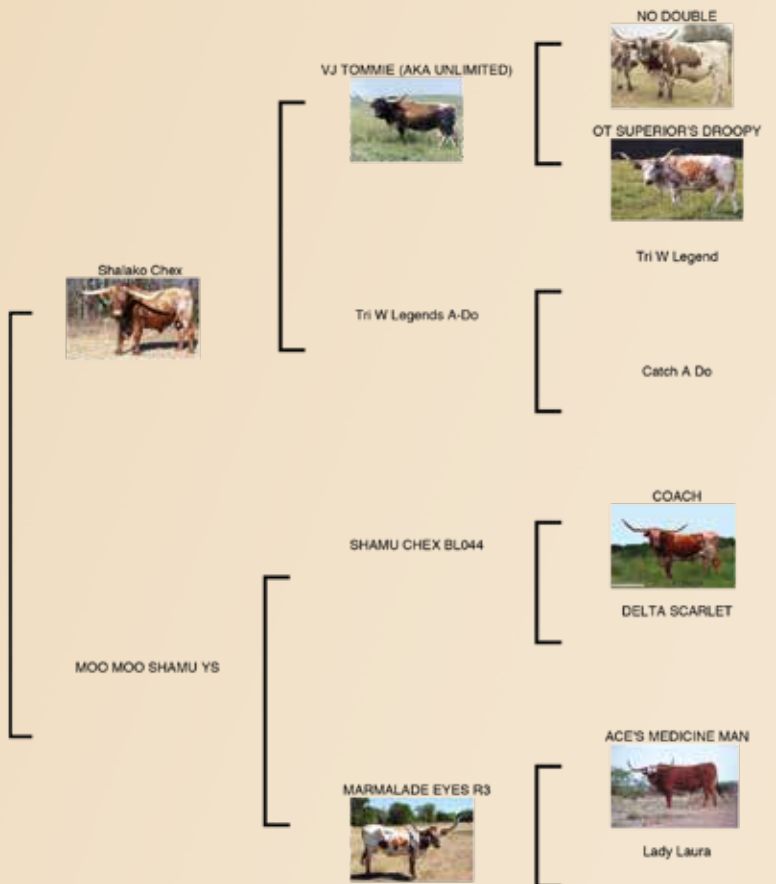

38
LOT

JBR FOO FOO A DO

Oak Hill Longhorns, Vance Farner & Laurie McElroy

DOB: 4/25/09 **PH#:** 14/9 **REG:** C282227

BREEDING: Exposed to DH Troubadour (DH Playboy x DH Rowdy's Ladybug).

COMMENTS: This gorgeous female is a great producer that goes back to VJ Tommie on top and the great Coach bull on the bottom. She is exposed to DH Troubadour (DH Playboy x DH Ladybug) which will bring in Dale Hunts great breeding. This calf will have some of the greatest bulls out there: Cowboy Tuff Chex, Cowboy Chex, Rowdy HR, Farlap Chex, VJ Tommie, J.R. Grand Salm and Coach and the calf dams will not be out done by the sires, with greats like: BL Rio Catchit, DH Reds Temptation, BL Love Bug, DH Rowdy's Ladybug. Foo Foo measured 78.375" TTT on 4/1/21. Updated measurements and breeding status at sale.