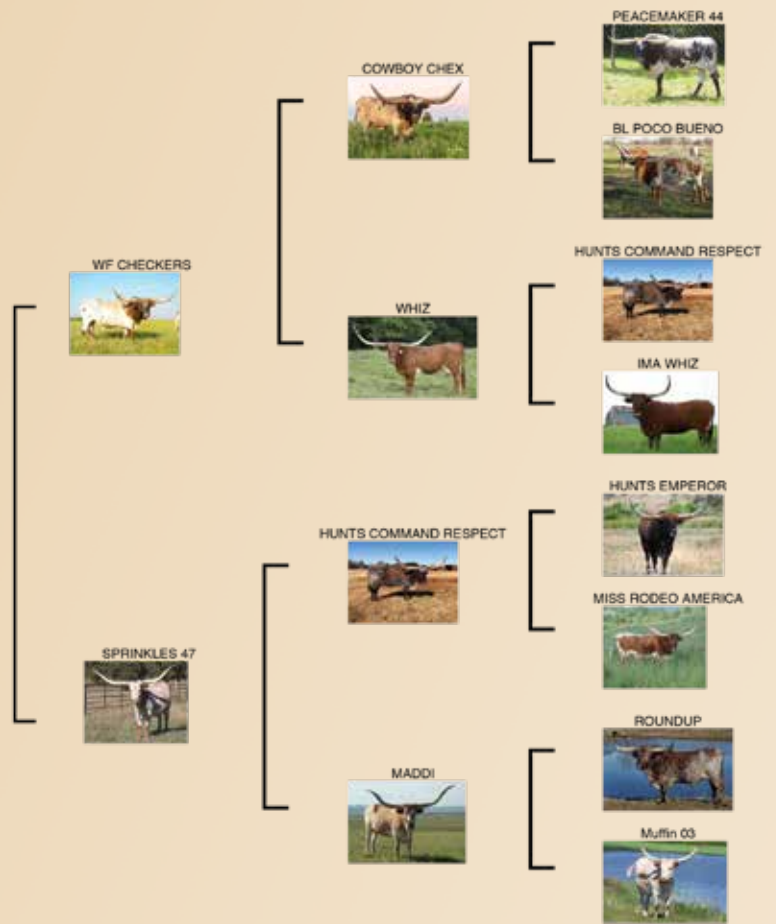

WF MASERATI

Hoosier Longhorns, Dan Jones

DOB: 2/20/12   **PH#:** 1225   **REG:** C1280657

BREEDING: Exposed to Delta Lucky Ace from 10/1/20 to 1/5/21 and 6/12/21 to before sale.

COMMENTS: Perfectly built, very colorful, quite cow with a very deep pedigree. Has produced like clockwork and to this point has only given us heifers. Perfect bag for raising little money makers. Her heifers are very marketable and sellable. Invest with confidence!