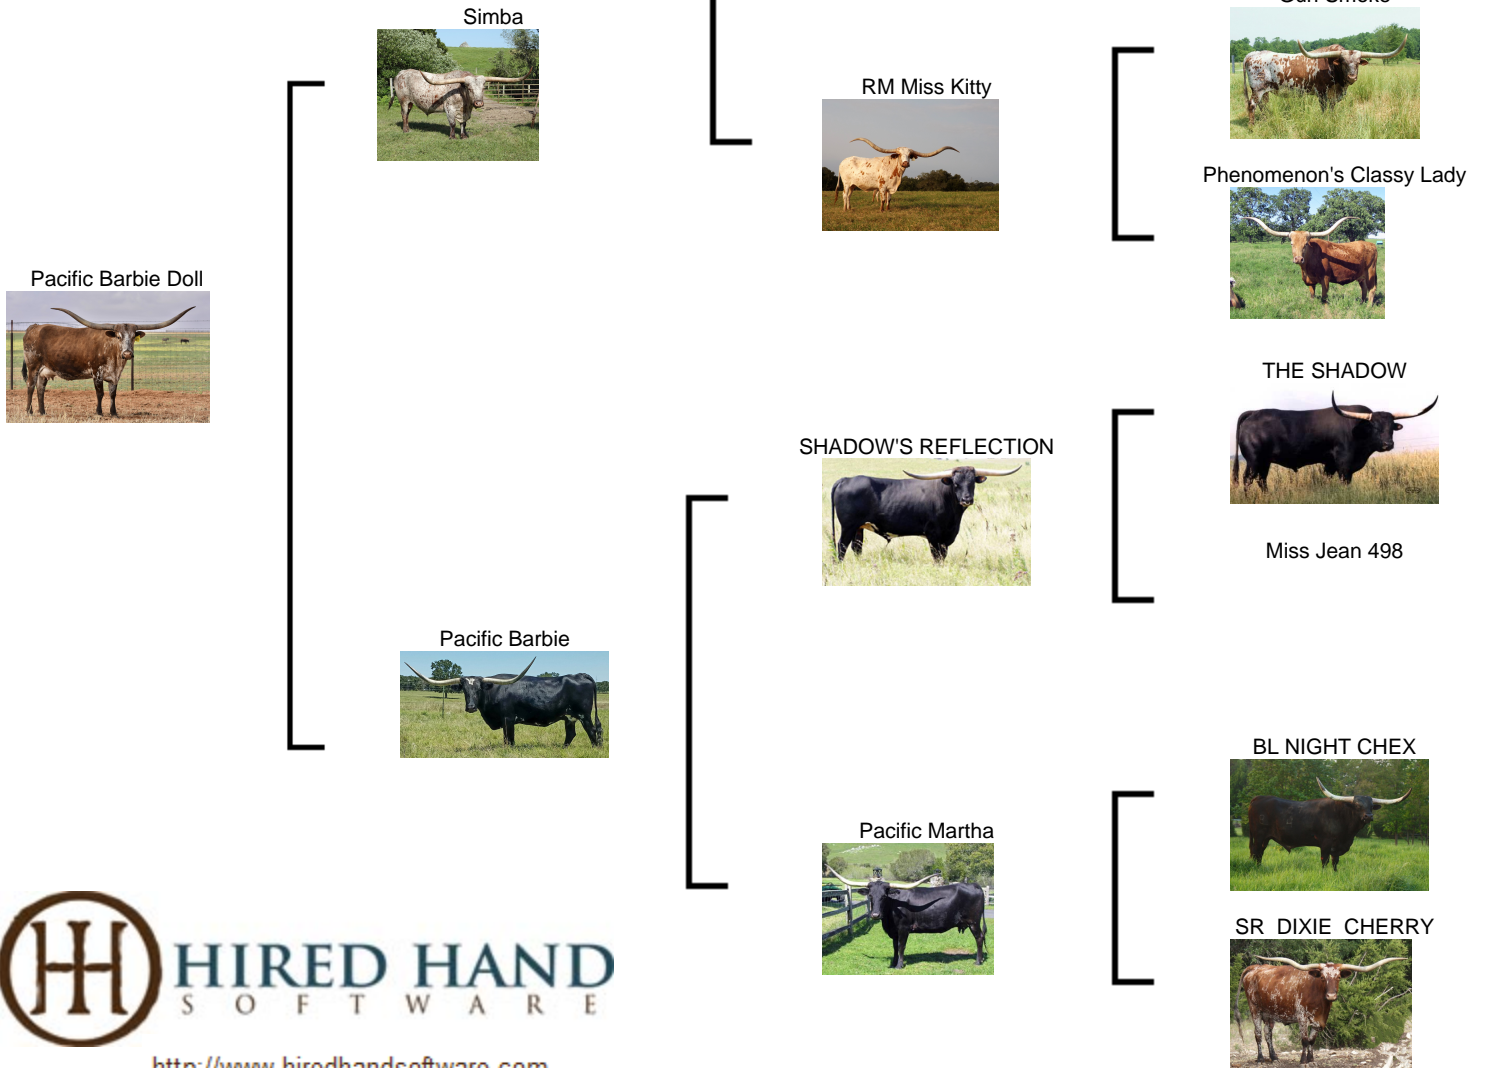

<http://www.hiredhandsoftware.com>