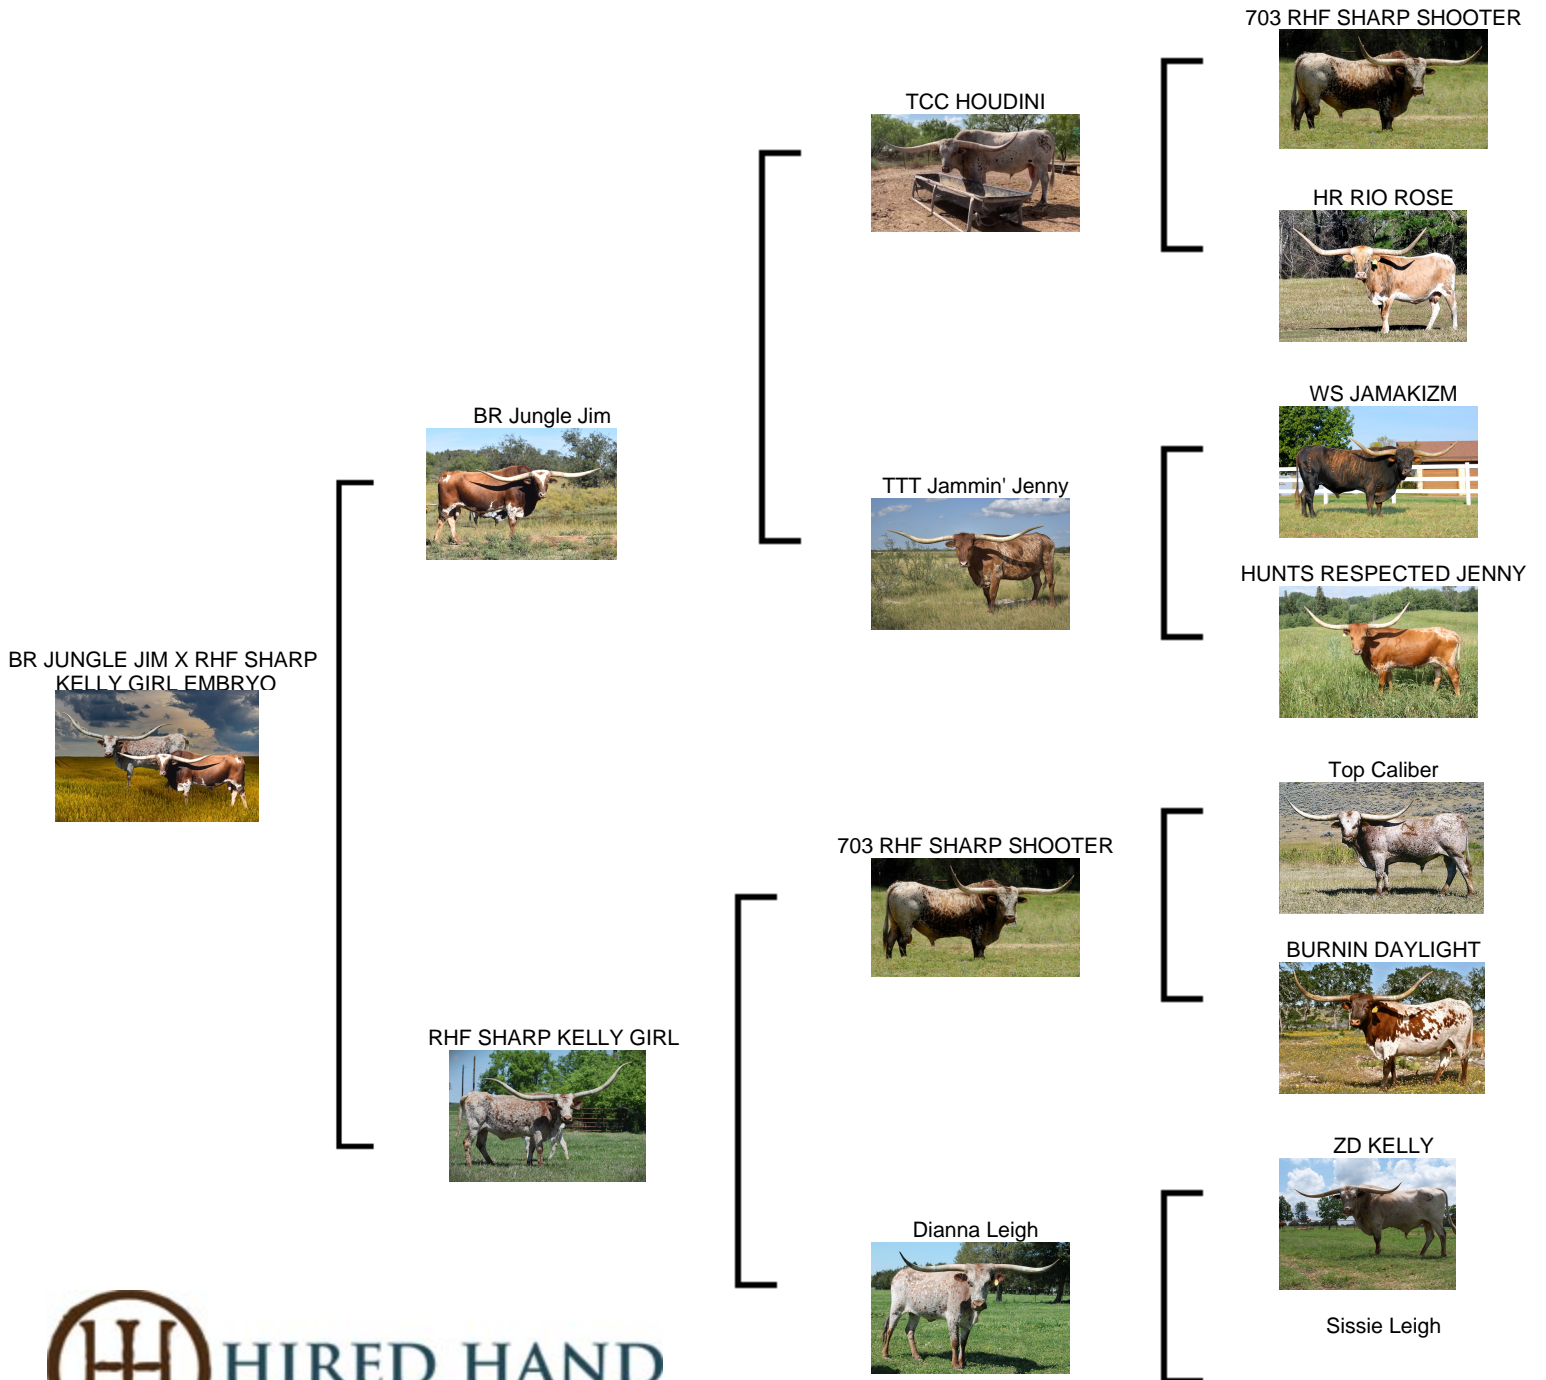

HIRED HAND
SOFTWARE

BR JUNGLE JIM X RHF SHARP KELLY

Courtesy of Hired Hand Live

HIRED HAND
SOFTWARE

<http://www.hiredhandsoftware.com>