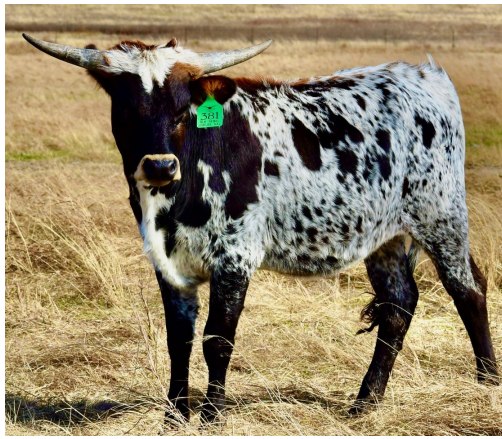

HIRED HAND
SOFTWARE

GLR REBEL JUBILEE GAL

Date of Birth: 10/13/2023
Registration 1: CI346716
Breeder: BENTWOOD RANCH
Owner: GILLILAND RANCH

Courtesy of Gilliland Ranch

REBEL HR DAUGHTER OUT OF A COWBOY TUFF
CHEX(106") AND CHERRY JUBILEE (97")
DAUGHTER-- GREAT POTENTIAL HERE----ENVIABLE
HORN PEDIGREE-- ANXIOUS TO WATCH HER
DEVELOP

TTT: 24.0000 on 09/09/2024

REBEL HR

GLR REBEL JUBILEE GAL

RJF CHERRY PIE -

WF COMMANDO

HR SLAM'S ROSE

COWBOY TUFF CHEX

CHERRY JUBILEE 78