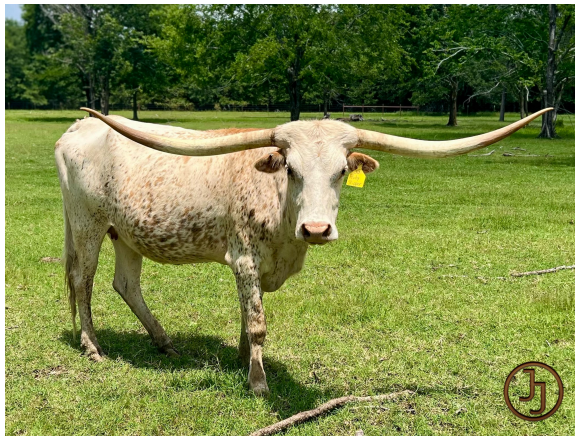

### JJ RUBY SLIPPER

Date of Birth: 02/16/2020  
Registration 1: CI331374  
Breeder: Dave Pace  
Owner: Dave Pace

Courtesy of Circle Double J Ranch

Rowdy HR heifer from ATR Red's High Heel brings a terrific pedigree. This is Red's High Heel's first calf and she's a beauty.