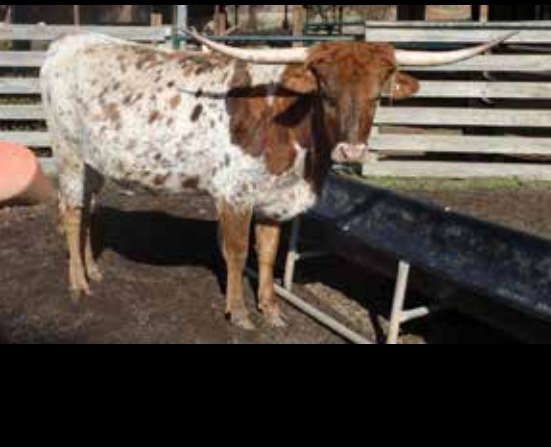

LOT 15

WPR PAJAMA MAMA

SCOTT HUGHES, WHITE PINE RANCH

DOB: 10/21/2015 PH#: 5/4 REG: C1302870

Sire: WS Jamakizm - Shadowizm X Jamoca

Dam: HL Respect The Magic - Respect Me X 7-11 Milers Magic

Breeding Information: Exposed to Cowboy Catchit Chex from 6/15/17 to 8/15/17 and then Money In The Bank Chex from 8/16/17 to 11/15/17

Comments: OCV'd. I learned a long time ago not to cull your herd in a sale. This is an example of a heifer with no faults. Her mother is the most beautiful cow in our herd. She is a big milker and horns twisting back. Her sire is Jamakizm. Gentle as a lamb.